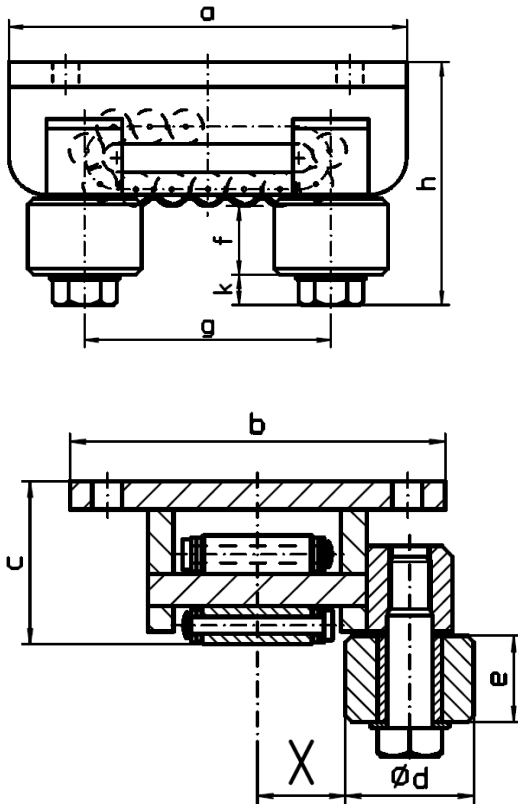

BÖRKEY ROLLER

Dimensions of Guiding Casters

All dimensions in inches

Model size #1-3v

Model size #4-6

All dimensions in inches

Model size	a	b	c	Ø d	e	f	g	h	k	X min	X max
#1	8.3	6.9	3.0	2.4	1.6	1.4	5.1	5.0	0.6	1.4	3.1
#2	8.7	7.5	3.4	2.4	1.6	1.4	5.5	5.3	0.6	1.6	3.5
#3	10.6	8.3	4.1	2.4	1.6	1.4	7.1	6.0	0.6	2.0	4.3
#3v	12.6	8.7	4.5	2.4	1.6	1.4	9.0	6.4	0.6	2.2	4.5
#4	15.0	10.6	5.7	4.9	2.4	2.0	6.3	7.7	-	1.8	5.9
#5	20.9	11.8	6.5	4.9	2.4	2.0	11.0	8.5	-	2.0	6.3
#5L	22.8	11.8	6.7	4.9	2.4	2.0	13.4	8.7	-	2.0	6.3
#5v	25.6	13.8	7.5	6.7	2.4	2.0	13.4	9.4	-	2.0	6.7
#6	35.4	15.0	7.9	6.7	2.4	2.0	21.6	9.8	-	2.0	6.7