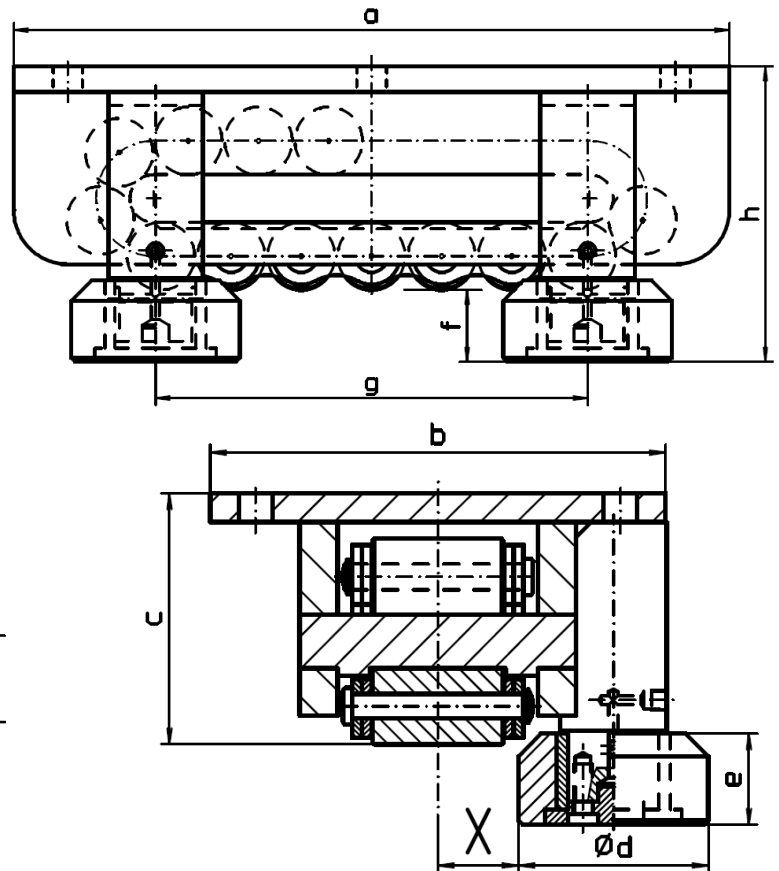

BÖRKEY ROLLER

Dimensions of Guiding Casters

All dimensions in inches

Model size #1-3v

Model size #4-6

All dimensions in inches

Model size	a	b	c	Ø d	e	f	g	h	k	X min	X max
#1	8.3	6.9	3.0	2.4	1.6	1.4	5.1	5.0	0.6	1.4	3.1
#2	8.7	7.5	3.4	2.4	1.6	1.4	5.5	5.3	0.6	1.6	3.5
#3	10.6	8.3	4.1	2.4	1.6	1.4	7.1	6.0	0.6	2.0	4.3
#3v	12.6	8.7	4.5	2.4	1.6	1.4	9.0	6.4	0.6	2.2	4.5
#4	15.0	10.6	5.7	4.9	2.4	2.0	6.3	7.7	-	1.8	5.9
#5	20.9	11.8	6.5	4.9	2.4	2.0	11.0	8.5	-	2.0	6.3
#5L	22.8	11.8	6.7	4.9	2.4	2.0	13.4	8.7	-	2.0	6.3
#5v	25.6	13.8	7.5	6.7	2.4	2.0	13.4	9.4	-	2.0	6.7
#6	35.4	15.0	7.9	6.7	2.4	2.0	21.6	9.8	-	2.0	6.7