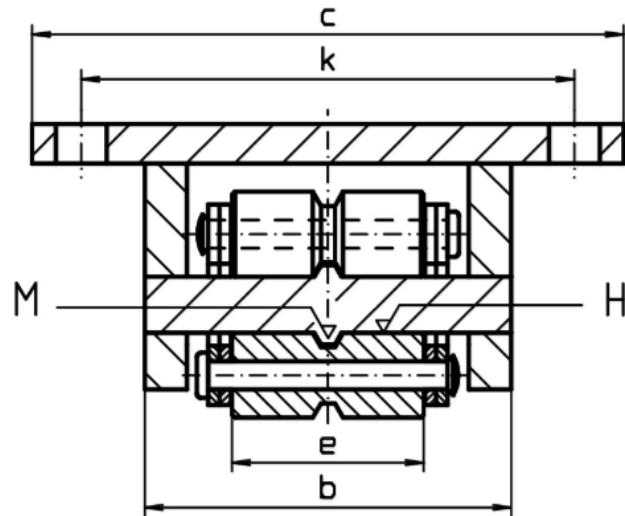

Dimensions: BÖRKEY ROLLER

Model Series **KM**

All dimensions in inches

All dimensions in inches

Model	a	b	c	Ø d	e	f	g	h	Ø i	k	l
KM #1	8.3	3.9	6.9	0.7	2.0	0.2	0.5	3.0	0.6	5.5	3.0
KM #2	8.7	4.4	7.5	0.9	2.4	0.4	0.6	3.4	0.6	6.1	3.0
KM #3	10.6	5.1	8.3	1.2	2.7	0.4	0.6	4.1	0.7	6.9	3.7
KM #3v	12.6	5.5	8.7	1.2	2.7	0.4	0.7	4.5	0.7	7.1	4.2
KM #4	15.0	6.6	10.6	1.7	3.0	0.7	0.7	5.7	0.9	8.7	5.5
KM #5	20.9	7.2	11.8	2.0	3.4	0.7	0.7	6.5	0.9	9.4	8.1
KM #5L	22.8	7.2	11.8	2.0	3.4	0.7	0.9	6.7	1.0	9.8	9.8
KM #5v	25.6	8.1	13.8	2.0	3.9	0.8	1.1	7.5	1.0	11.0	9.4
KM #6	35.4	8.1	15.0	2.0	3.9	0.8	1.5	7.9	1.3	11.8	14.2