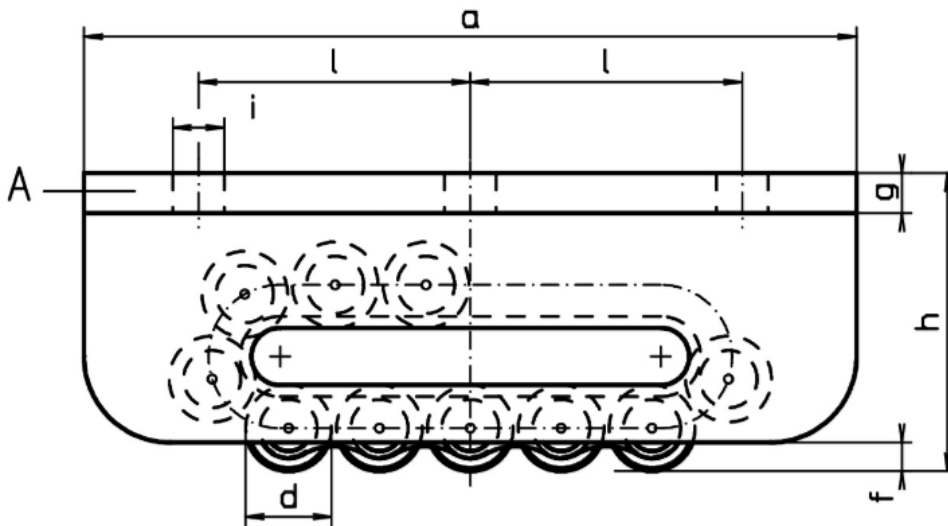

Dimensions: BÖRKEY ROLLER

Model Series **KM**

All dimensions in inches

All dimensions in inches

Model	a	b	c	Ø d	e	f	g	h	Ø i	k	l
KM #1	8.3	3.9	6.9	0.7	2.0	0.2	0.5	3.0	0.6	5.5	3.0
KM #2	8.7	4.4	7.5	0.9	2.4	0.4	0.6	3.4	0.6	6.1	3.0
KM #3	10.6	5.1	8.3	1.2	2.7	0.4	0.6	4.1	0.7	6.9	3.7
KM #3v	12.6	5.5	8.7	1.2	2.7	0.4	0.7	4.5	0.7	7.1	4.2
KM #4	15.0	6.6	10.6	1.7	3.0	0.7	0.7	5.7	0.9	8.7	5.5
KM #5	20.9	7.2	11.8	2.0	3.4	0.7	0.7	6.5	0.9	9.4	8.1
KM #5L	22.8	7.2	11.8	2.0	3.4	0.7	0.9	6.7	1.0	9.8	9.8
KM #5v	25.6	8.1	13.8	2.0	3.9	0.8	1.1	7.5	1.0	11.0	9.4
KM #6	35.4	8.1	15.0	2.0	3.9	0.8	1.5	7.9	1.3	11.8	14.2