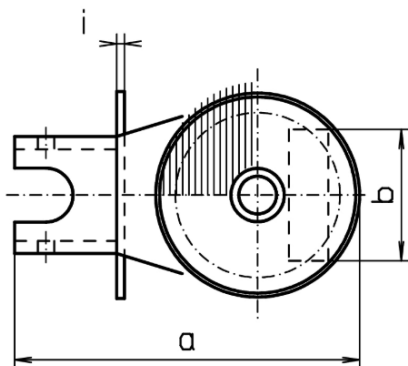

Dimensions: BÖRKEY ROLLER

Model Series **KK** Size # **1-3**

All dimensions in **inches**

Model	a	b	c	Ø d	e	f	g	i	K
KK #1	8.3	3.9	2.6	0.71	2.0	0.2	6.6	0.2	1.0
KK #2	8.7	4.4	3.0	0.9	2.4	0.4	7.1	0.2	1.0
KK #3	10.6	5.1	3.6	1.2	2.7	0.4	8.5	0.2	1.0

All dimensions in **inches**

Swivel
Top

Model	a	b	c	Ø d	e	f	g	i
KK #1	8.7	2.9	1.7	5.1	0.4	0.3	3.4	0.2
KK #2	8.7	3.4	1.7	5.1	0.4	0.3	3.4	0.2
KK #3	9.8	3.8	1.9	5.9	0.4	0.3	4.3	0.2