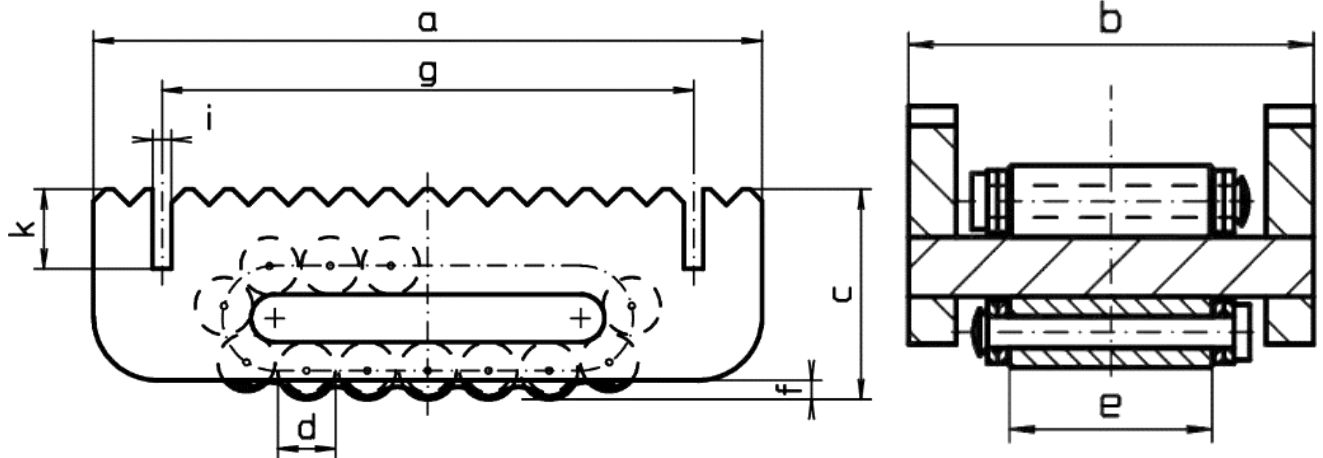

Dimensions: BÖRKEY ROLLER

Model Series **KK** Size # **1-3**

All dimensions in **inches**

Model	a	b	c	Ø d	e	f	g	i	K
KK #1	8.3	3.9	2.6	0.71	2.0	0.2	6.6	0.2	1.0
KK #2	8.7	4.4	3.0	0.9	2.4	0.4	7.1	0.2	1.0
KK #3	10.6	5.1	3.6	1.2	2.7	0.4	8.5	0.2	1.0

All dimensions in **inches**

Swivel
Top

Model	a	b	c	Ø d	e	f	g	i
KK #1	8.7	2.9	1.7	5.1	0.4	0.3	3.4	0.2
KK #2	8.7	3.4	1.7	5.1	0.4	0.3	3.4	0.2
KK #3	9.8	3.8	1.9	5.9	0.4	0.3	4.3	0.2