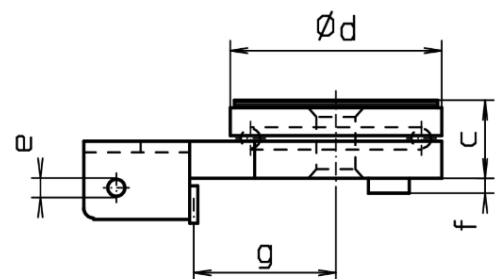

Dimensions: BÖRKEY ROLLER

Model Series **KK** Size # **1-3**

All dimensions in **inches**

Model	a	b	c	Ø d	e	f	g	i	K
KK #1	8.3	3.9	2.6	0.71	2.0	0.2	6.6	0.2	1.0
KK #2	8.7	4.4	3.0	0.9	2.4	0.4	7.1	0.2	1.0
KK #3	10.6	5.1	3.6	1.2	2.7	0.4	8.5	0.2	1.0

All dimensions in **inches**

Swivel
Top

Model	a	b	c	Ø d	e	f	g	i
KK #1	8.7	2.9	1.7	5.1	0.4	0.3	3.4	0.2
KK #2	8.7	3.4	1.7	5.1	0.4	0.3	3.4	0.2
KK #3	9.8	3.8	1.9	5.9	0.4	0.3	4.3	0.2