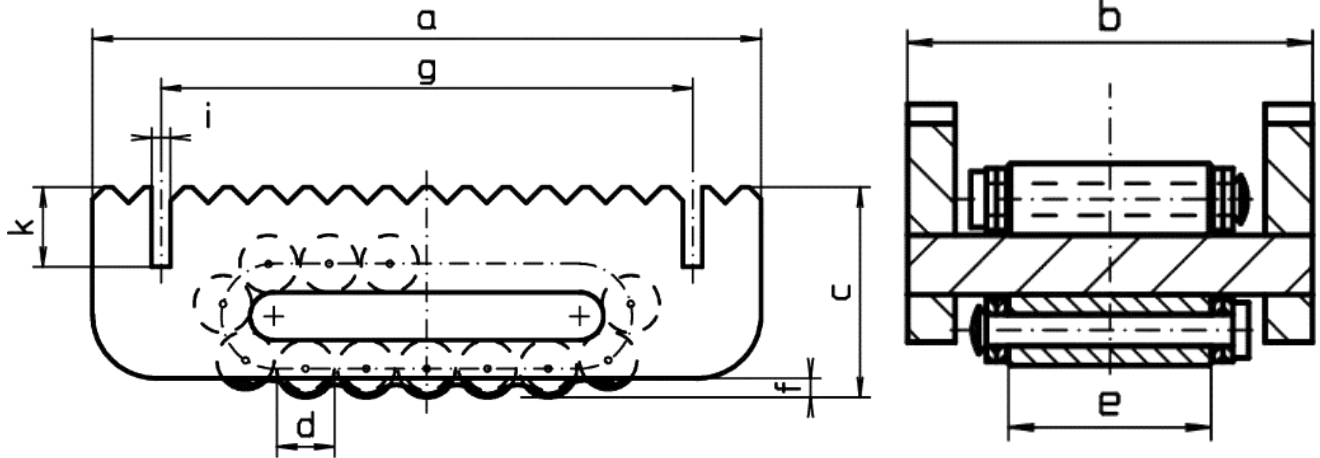

Dimensions: BÖRKEY ROLLER

Model Series **KK** Size # **1-3**

All dimensions in mm

Model	a	b	c	Ø d	e	f	g	i	K
KK #1	210	100	66	18	51	6	167	6	25
KK #2	220	113	75	24	60	10	180	6	25
KK #3	270	130	92	30	68	10	217	6	25

All dimensions in mm

Swivel
Top

Model	a	b	c	Ø d	e	f	g	i
KK #1	220	73	42	130	11	8	87	5
KK #2	220	86	42	130	11	8	87	5
KK #3	250	96	48	150	11	8	108	5