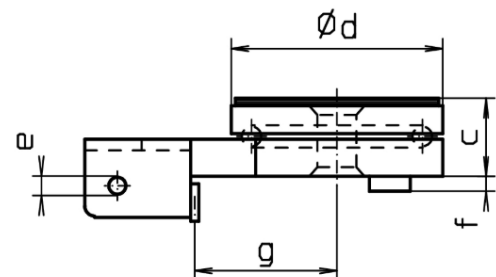

Dimensions: BÖRKEY ROLLER

Model Series **KK** Size # **1-3**

All dimensions in mm

Model	a	b	c	Ø d	e	f	g	i	K
KK #1	210	100	66	18	51	6	167	6	25
KK #2	220	113	75	24	60	10	180	6	25
KK #3	270	130	92	30	68	10	217	6	25

All dimensions in mm

Swivel
Top

Model	a	b	c	Ø d	e	f	g	i
KK #1	220	73	42	130	11	8	87	5
KK #2	220	86	42	130	11	8	87	5
KK #3	250	96	48	150	11	8	108	5