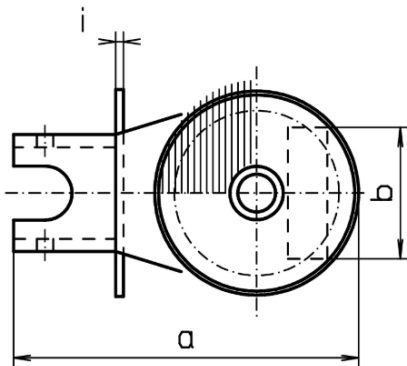

Dimensions: BÖRKEY ROLLER

Model Series **KK** Size # **1-3**

All dimensions in mm

Model	a	b	c	Ø d	e	f	g	i	K
KK #1	210	100	66	18	51	6	167	6	25
KK #2	220	113	75	24	60	10	180	6	25
KK #3	270	130	92	30	68	10	217	6	25

All dimensions in mm

Swivel
Top

Model	a	b	c	Ø d	e	f	g	i
KK #1	220	73	42	130	11	8	87	5
KK #2	220	86	42	130	11	8	87	5
KK #3	250	96	48	150	11	8	108	5