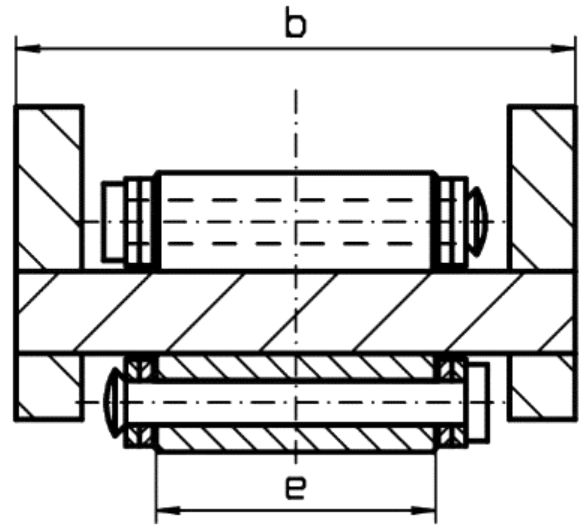

Dimensions: BÖRKEY ROLLER

Model Series **KC**

All dimensions in inches

All dimensions in inches

Model	a	b	c	Ø d	e	f
KC #1	8.3	3.9	2.5	0.7	2.0	0.2
KC #2	8.7	4.4	2.9	0.9	2.4	0.4
KC #3	10.6	5.1	3.5	1.2	2.7	0.4
KC #4	15.0	6.6	5.0	1.7	3.0	0.7
KC #5	20.9	7.2	5.7	2.0	3.4	0.7