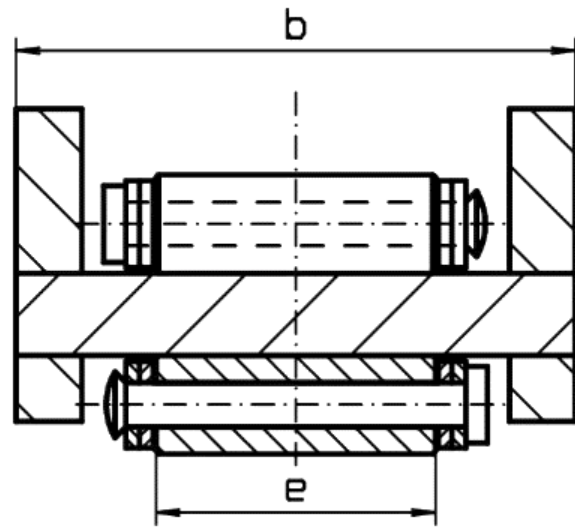

Dimensions: BÖRKEY ROLLER

Model Series **KC**

All dimensions in mm

All dimensions in mm

Model	a	b	c	Ø d	e	f
KC #1	210	100	63	18	51	6
KC #2	220	113	73	24	60	10
KC #3	270	130	90	30	68	10
KC #4	380	168	126	42	76	19
KC #5	530	182	146	50	86	19