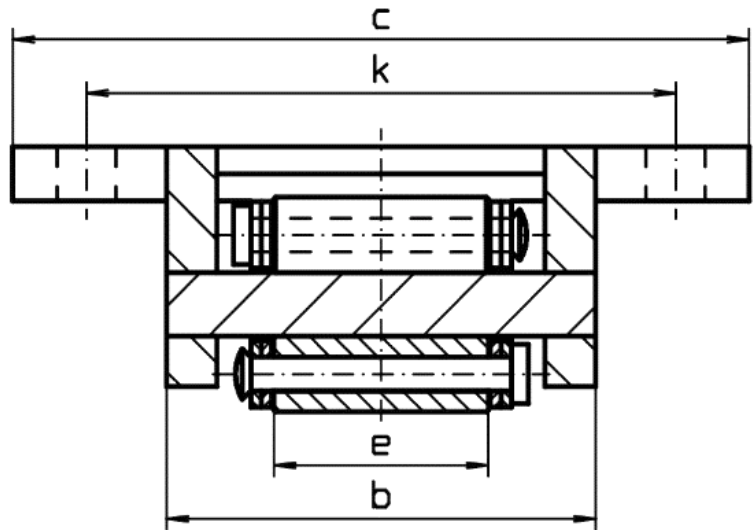

Dimensions: BÖRKEY ROLLER

Model Series **KB**

All dimensions in inches

All dimensions in inches

Model	a	b	c	Ø d	e	f	g	h	Ø i	k	l
KB #1	8.3	3.9	6.9	0.7	2.0	0.2	0.5	2.5	0.6	5.5	6.7
KB #2	8.7	4.4	7.5	0.9	2.4	0.4	0.6	2.9	0.6	6.1	7.1
KB #3	10.6	5.1	8.3	1.2	2.7	0.4	0.6	3.5	0.7	6.9	8.7
KB #4	15.0	6.6	10.6	1.7	3.0	0.7	0.7	5.0	0.9	8.7	12.6
KB #5	20.9	7.2	11.8	2.0	3.4	0.7	0.7	5.7	0.9	9.4	18.5