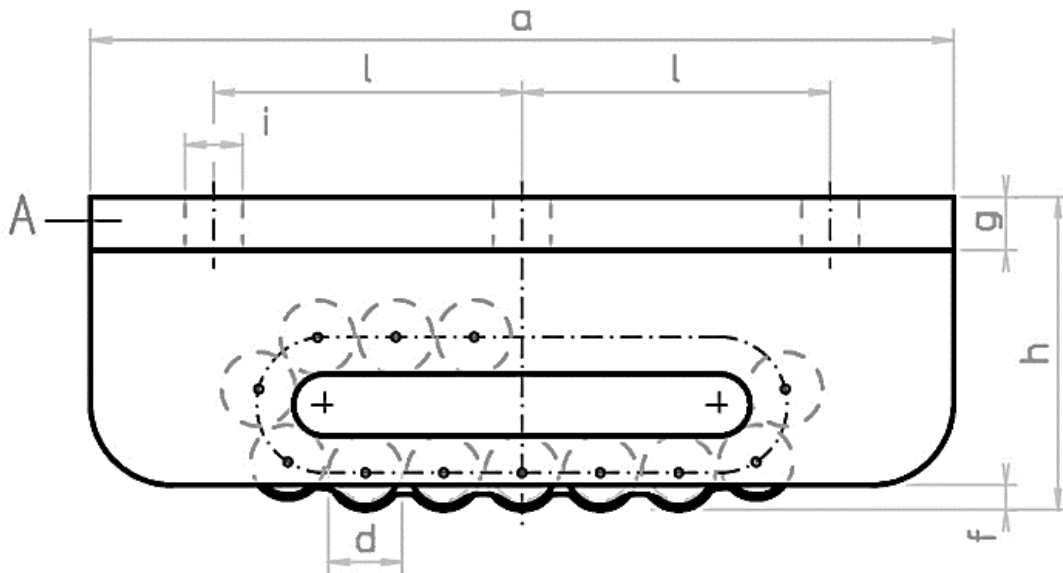

Dimensions: BÖRKEY ROLLER

Model Series **KA**

All dimensions in inches

All dimensions in inches

Model	a	b	c	Ø d	e	f	g	h	Ø i	k	l
KA #1	8.3	3.9	6.9	0.7	2.0	0.2	0.5	3.0	0.6	5.5	3.0
KA #2	8.7	4.4	7.5	0.9	2.4	0.4	0.6	3.4	0.6	6.1	3.0
KA #3	10.6	5.1	8.3	1.2	2.7	0.4	0.6	4.1	0.7	6.9	3.7
KA #3v	12.6	5.5	8.7	1.2	2.7	0.4	0.7	4.5	0.7	7.1	4.7
KA #4	15.0	6.6	10.6	1.7	3.0	0.7	0.7	5.7	0.9	8.7	5.5
KA #5	20.9	7.2	11.8	2.0	3.4	0.7	0.7	6.5	0.9	9.4	8.1