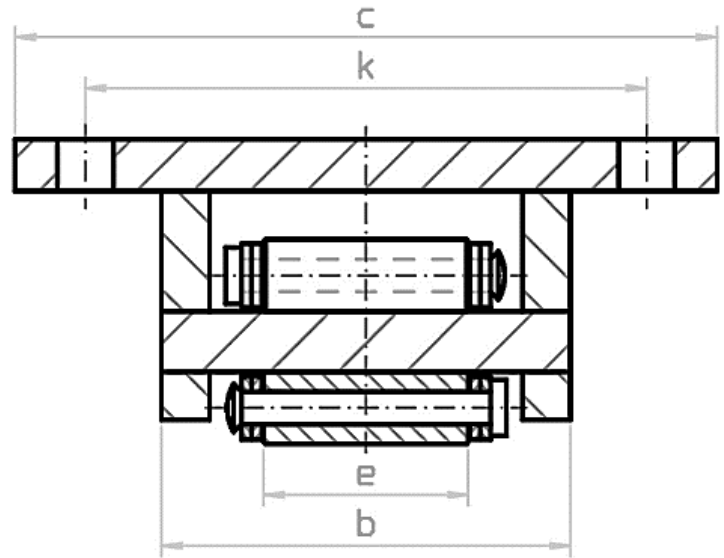

Dimensions: BÖRKEY ROLLER

Model Series **KA**

All dimensions in inches

All dimensions in inches

Model	a	b	c	Ø d	e	f	g	h	Ø i	k	l
KA #1	8.3	3.9	6.9	0.7	2.0	0.2	0.5	3.0	0.6	5.5	3.0
KA #2	8.7	4.4	7.5	0.9	2.4	0.4	0.6	3.4	0.6	6.1	3.0
KA #3	10.6	5.1	8.3	1.2	2.7	0.4	0.6	4.1	0.7	6.9	3.7
KA #3v	12.6	5.5	8.7	1.2	2.7	0.4	0.7	4.5	0.7	7.1	4.7
KA #4	15.0	6.6	10.6	1.7	3.0	0.7	0.7	5.7	0.9	8.7	5.5
KA #5	20.9	7.2	11.8	2.0	3.4	0.7	0.7	6.5	0.9	9.4	8.1