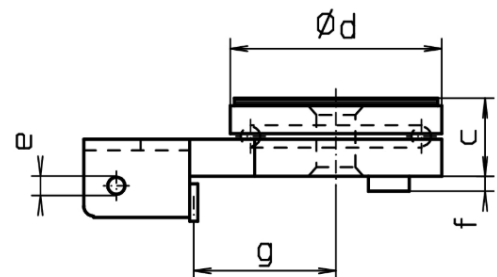

## Dimensions: BÖRKEY ROLLER

## Model Series **KL** Size # **2 & 3**

All dimensions in **inches**

Model	a	b	c	Ø d	e	f	g	i	K
<b>KL #2</b>	8.7	4.4	3.0	0.9	2.4	0.4	7.1	0.2	1.0
<b>KL #3</b>	10.6	5.1	3.6	1.2	2.7	0.4	8.5	0.2	1.0

All dimensions in **inches**

Swivel  
Top

Model	a	b	c	Ø d	e	f	g	i
<b>KL #2</b>	8.7	3.4	1.7	5.1	0.4	0.3	3.4	0.2
<b>KL #3</b>	9.8	3.8	1.9	5.9	0.4	0.3	4.3	0.2