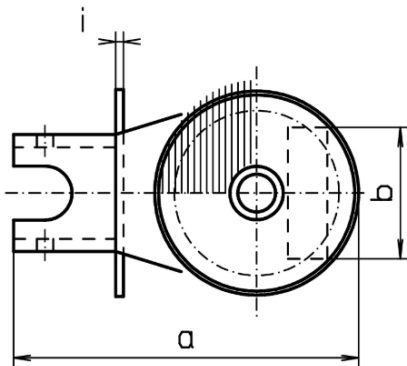

## Dimensions: BÖRKEY ROLLER

## Model Series **KL** Size # **2 & 3**

All dimensions in **inches**

Model	a	b	c	Ø d	e	f	g	i	K
<b>KL #2</b>	8.7	4.4	3.0	0.9	2.4	0.4	7.1	0.2	1.0
<b>KL #3</b>	10.6	5.1	3.6	1.2	2.7	0.4	8.5	0.2	1.0

All dimensions in **inches**

Swivel  
Top

Model	a	b	c	Ø d	e	f	g	i
<b>KL #2</b>	8.7	3.4	1.7	5.1	0.4	0.3	3.4	0.2
<b>KL #3</b>	9.8	3.8	1.9	5.9	0.4	0.3	4.3	0.2