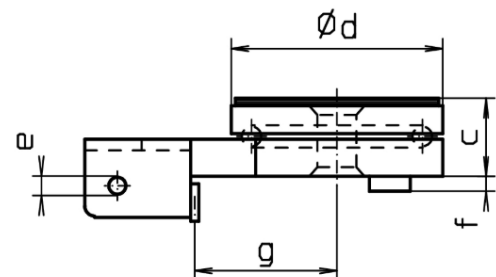

Dimensions: BÖRKEY ROLLER

Model Series **KP** Size # **2 & 3**

All dimensions in **inches**

| Model | a | b | c | Ø d | e | f | g | i | K |
|--------------|------|-----|-----|-----|-----|-----|-----|-----|-----|
| KP #2 | 8.7 | 4.4 | 3.0 | 0.9 | 2.4 | 0.4 | 7.1 | 0.2 | 1.0 |
| KP #3 | 10.6 | 5.1 | 3.6 | 1.2 | 2.7 | 0.4 | 8.5 | 0.2 | 1.0 |

All dimensions in **inches**

Swivel
Top

| Model | a | b | c | Ø d | e | f | g | i |
|--------------|-----|-----|-----|-----|-----|-----|-----|-----|
| KP #2 | 8.7 | 3.4 | 1.7 | 5.1 | 0.4 | 0.3 | 3.4 | 0.2 |
| KP #3 | 9.8 | 3.8 | 1.9 | 5.9 | 0.4 | 0.3 | 4.3 | 0.2 |