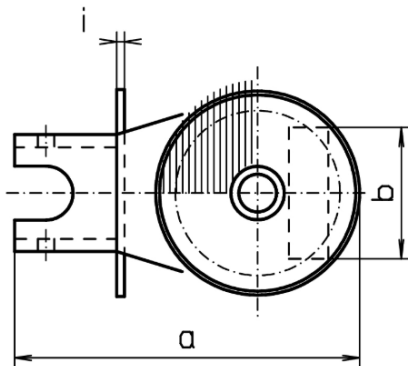

Dimensions: BÖRKEY ROLLER

Model Series **KP** Size # **2 & 3**

All dimensions in **inches**

| Model | a | b | c | Ø d | e | f | g | i | K |
|--------------|------|-----|-----|-----|-----|-----|-----|-----|-----|
| KP #2 | 8.7 | 4.4 | 3.0 | 0.9 | 2.4 | 0.4 | 7.1 | 0.2 | 1.0 |
| KP #3 | 10.6 | 5.1 | 3.6 | 1.2 | 2.7 | 0.4 | 8.5 | 0.2 | 1.0 |

All dimensions in **inches**

Swivel
Top

| Model | a | b | c | Ø d | e | f | g | i |
|--------------|-----|-----|-----|-----|-----|-----|-----|-----|
| KP #2 | 8.7 | 3.4 | 1.7 | 5.1 | 0.4 | 0.3 | 3.4 | 0.2 |
| KP #3 | 9.8 | 3.8 | 1.9 | 5.9 | 0.4 | 0.3 | 4.3 | 0.2 |