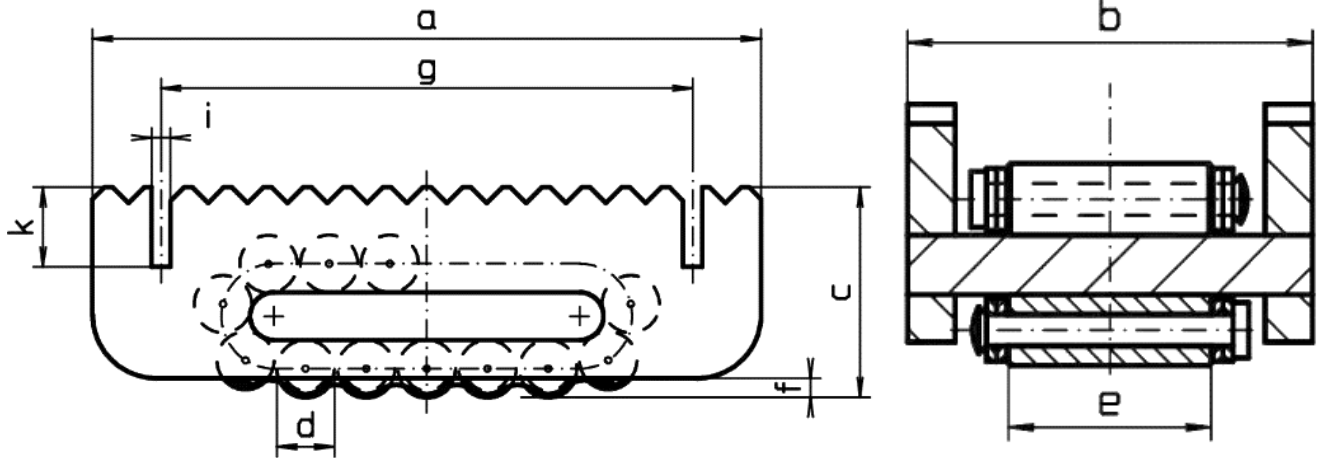

Dimensions: BÖRKEY ROLLER

Model Series **KP** Size # **2 & 3**

All dimensions in **inches**

| Model | a | b | c | Ø d | e | f | g | i | K |
|--------------|------|-----|-----|-----|-----|-----|-----|-----|-----|
| KP #2 | 8.7 | 4.4 | 3.0 | 0.9 | 2.4 | 0.4 | 7.1 | 0.2 | 1.0 |
| KP #3 | 10.6 | 5.1 | 3.6 | 1.2 | 2.7 | 0.4 | 8.5 | 0.2 | 1.0 |

All dimensions in **inches**

Swivel
Top

| Model | a | b | c | Ø d | e | f | g | i |
|--------------|-----|-----|-----|-----|-----|-----|-----|-----|
| KP #2 | 8.7 | 3.4 | 1.7 | 5.1 | 0.4 | 0.3 | 3.4 | 0.2 |
| KP #3 | 9.8 | 3.8 | 1.9 | 5.9 | 0.4 | 0.3 | 4.3 | 0.2 |