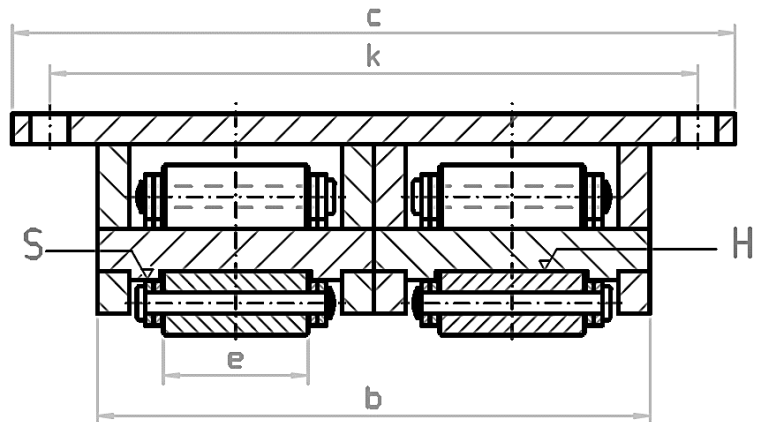

Dimensions: BÖRKEY ROLLER

Model Series **KZ**

All dimensions in inches

All dimensions in inches

Model	a	b	c	Ø d	e	f	g	h	Ø i	k	l
KZ #3	10.6	10.2	13.4	1.2	2.7	0.4	0.6	4.1	0.7	12.0	3.7
KZ #3v	12.6	11.0	14.2	1.2	2.7	0.4	0.7	4.5	0.7	12.8	4.7
KZ #4	15.0	13.2	17.3	1.7	3.0	0.7	0.7	5.7	0.9	15.4	5.9
KZ #5	20.9	14.3	18.9	2.0	3.4	0.7	0.7	6.5	0.9	16.9	8.3
KZ #5L	22.8	14.3	18.9	2.0	3.4	0.7	0.9	6.7	1.0	16.9	9.8
KZ #5v	25.6	16.1	22.0	2.0	3.9	0.8	1.1	7.5	1.0	19.3	9.4
KZ #6	35.4	16.1	23.2	2.0	3.9	0.8	1.5	7.9	1.3	19.7	14.2