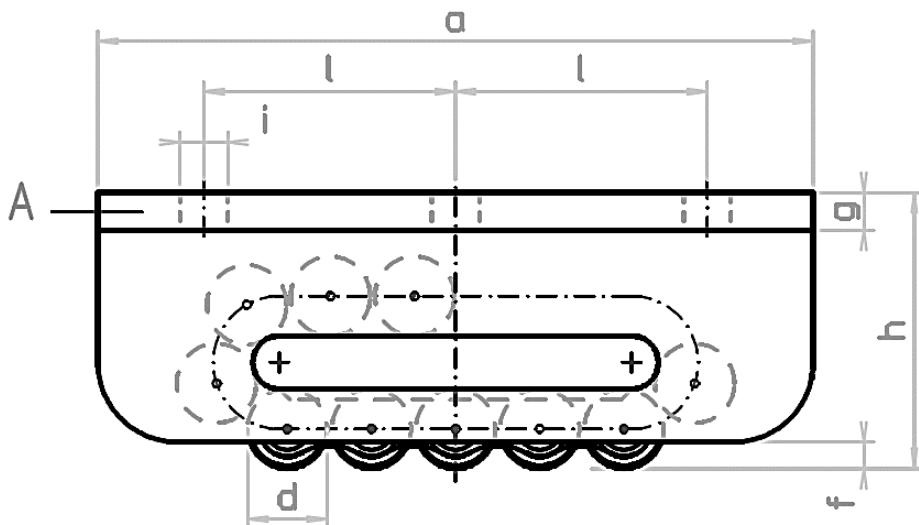

Dimensions: BÖRKEY ROLLER

Model Series **KZ**

All dimensions in inches

All dimensions in inches

Model	a	b	c	Ø d	e	f	g	h	Ø i	k	l
KZ #3	10.6	10.2	13.4	1.2	2.7	0.4	0.6	4.1	0.7	12.0	3.7
KZ #3v	12.6	11.0	14.2	1.2	2.7	0.4	0.7	4.5	0.7	12.8	4.7
KZ #4	15.0	13.2	17.3	1.7	3.0	0.7	0.7	5.7	0.9	15.4	5.9
KZ #5	20.9	14.3	18.9	2.0	3.4	0.7	0.7	6.5	0.9	16.9	8.3
KZ #5L	22.8	14.3	18.9	2.0	3.4	0.7	0.9	6.7	1.0	16.9	9.8
KZ #5v	25.6	16.1	22.0	2.0	3.9	0.8	1.1	7.5	1.0	19.3	9.4
KZ #6	35.4	16.1	23.2	2.0	3.9	0.8	1.5	7.9	1.3	19.7	14.2