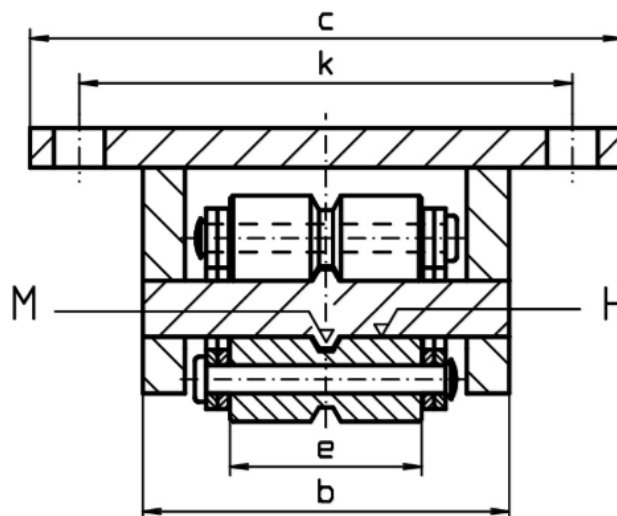

## Dimensions: BÖRKEY ROLLER

### Model Series **KM**

All dimensions in inches

All dimensions in inches

Model	a	b	c	Ø d	e	f	g	h	Ø i	k	l
<b>KM #1</b>	8.3	3.9	6.9	0.7	2.0	0.2	0.5	3.0	0.6	5.5	3.0
<b>KM #2</b>	8.7	4.4	7.5	0.9	2.4	0.4	0.6	3.4	0.6	6.1	3.0
<b>KM #3</b>	10.6	5.1	8.3	1.2	2.7	0.4	0.6	4.1	0.7	6.9	3.7
<b>KM #3v</b>	12.6	5.5	8.7	1.2	2.7	0.4	0.7	4.5	0.7	7.1	4.2
<b>KM #4</b>	15.0	6.6	10.6	1.7	3.0	0.7	0.7	5.7	0.9	8.7	5.5
<b>KM #5</b>	20.9	7.2	11.8	2.0	3.4	0.7	0.7	6.5	0.9	9.4	8.1
<b>KM #5L</b>	22.8	7.2	11.8	2.0	3.4	0.7	0.9	6.7	1.0	9.8	9.8
<b>KM #5v</b>	25.6	8.1	13.8	2.0	3.9	0.8	1.1	7.5	1.0	11.0	9.4
<b>KM #6</b>	35.4	8.1	15.0	2.0	3.9	0.8	1.5	7.9	1.3	11.8	14.2