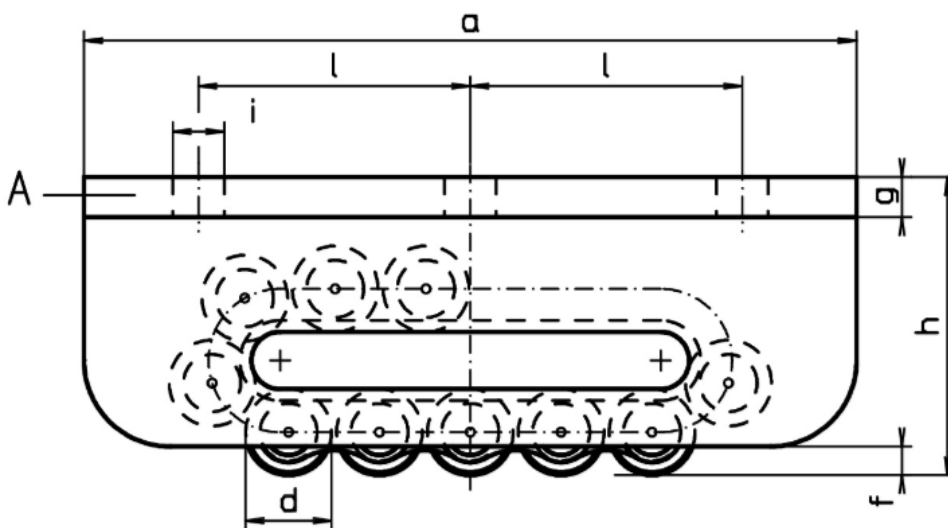

## Dimensions: BÖRKEY ROLLER

### Model Series **KM**

All dimensions in inches

All dimensions in inches

Model	a	b	c	Ø d	e	f	g	h	Ø i	k	l
<b>KM #1</b>	8.3	3.9	6.9	0.7	2.0	0.2	0.5	3.0	0.6	5.5	3.0
<b>KM #2</b>	8.7	4.4	7.5	0.9	2.4	0.4	0.6	3.4	0.6	6.1	3.0
<b>KM #3</b>	10.6	5.1	8.3	1.2	2.7	0.4	0.6	4.1	0.7	6.9	3.7
<b>KM #3v</b>	12.6	5.5	8.7	1.2	2.7	0.4	0.7	4.5	0.7	7.1	4.2
<b>KM #4</b>	15.0	6.6	10.6	1.7	3.0	0.7	0.7	5.7	0.9	8.7	5.5
<b>KM #5</b>	20.9	7.2	11.8	2.0	3.4	0.7	0.7	6.5	0.9	9.4	8.1
<b>KM #5L</b>	22.8	7.2	11.8	2.0	3.4	0.7	0.9	6.7	1.0	9.8	9.8
<b>KM #5v</b>	25.6	8.1	13.8	2.0	3.9	0.8	1.1	7.5	1.0	11.0	9.4
<b>KM #6</b>	35.4	8.1	15.0	2.0	3.9	0.8	1.5	7.9	1.3	11.8	14.2