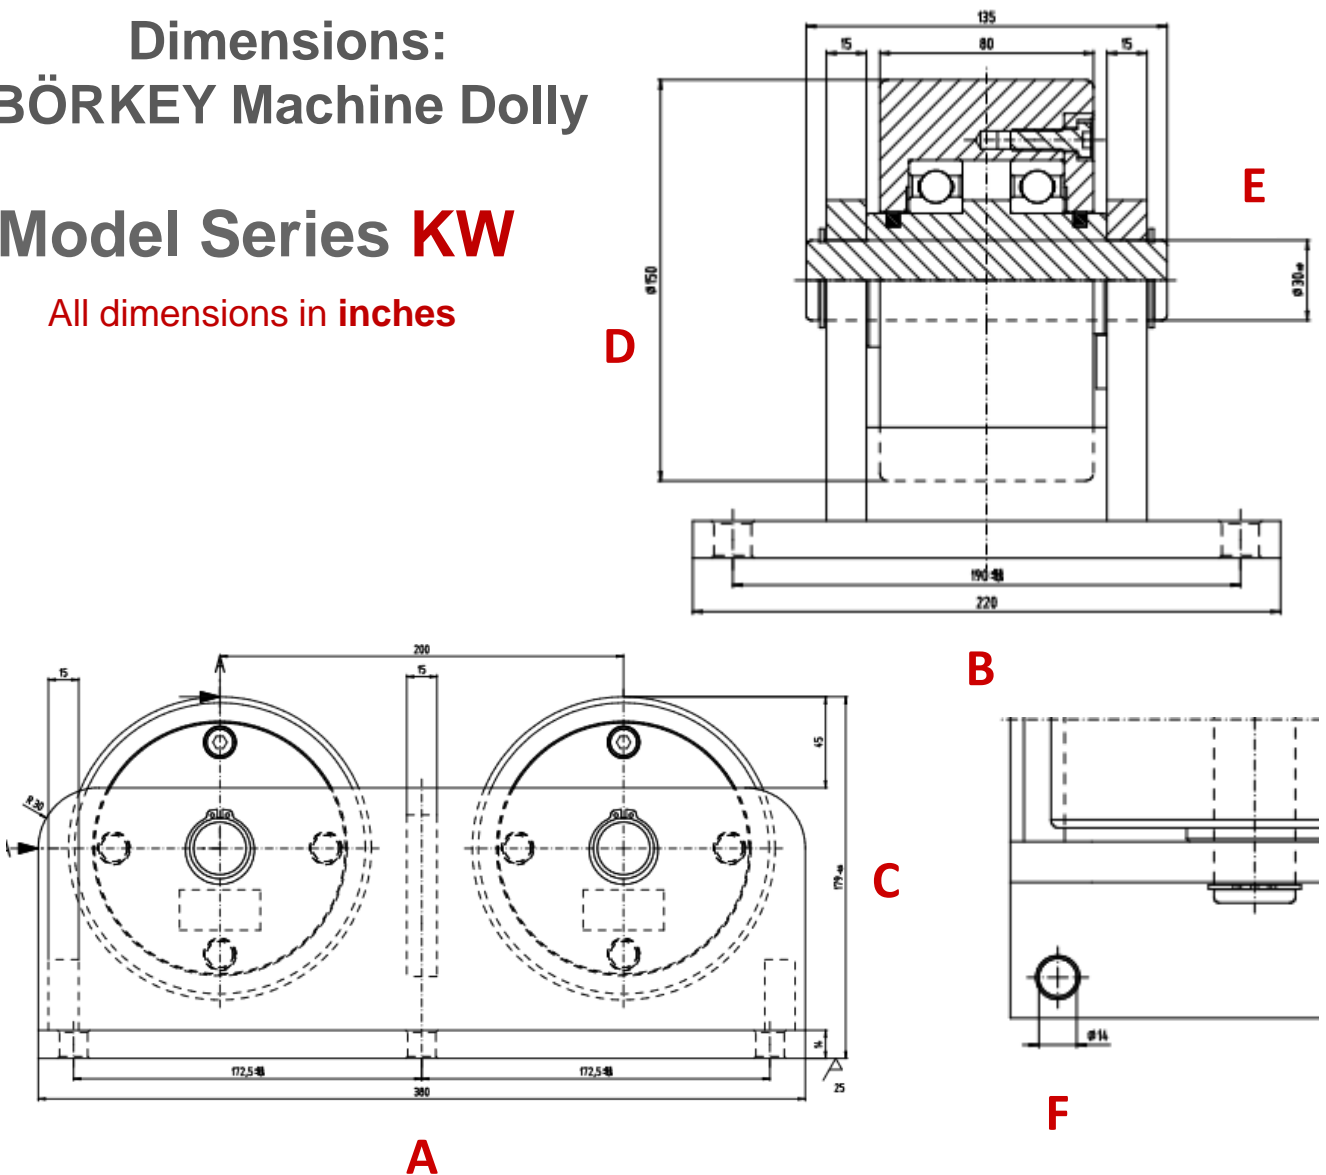

Dimensions: BÖRKEY Machine Dolly

Model Series **KW**

All dimensions in inches

All dimensions in inches

Model	a	b	c	Ø d	e	f
KW #1	14.9	8.7	7.1	5.9	1.18	.55
KW #2	14.9	8.7	7.1	5.9	1.18	.55