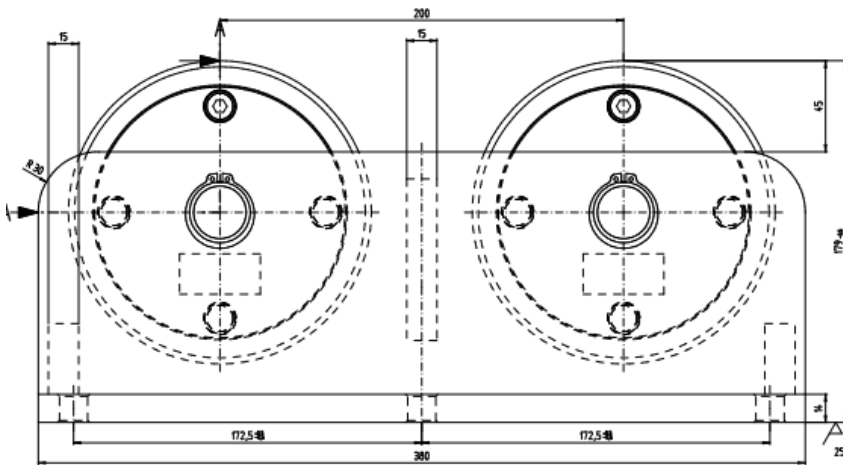

Dimensions: BÖRKEY Machine Dolly

Model Series **KW**

All dimensions in millimeters

D

B

F

A

C

All dimensions in millimeters

Model	a	b	c	Ø d	e	f
KW #1	380	220	180	150	30	14
KW #2	380	220	180	150	30	14