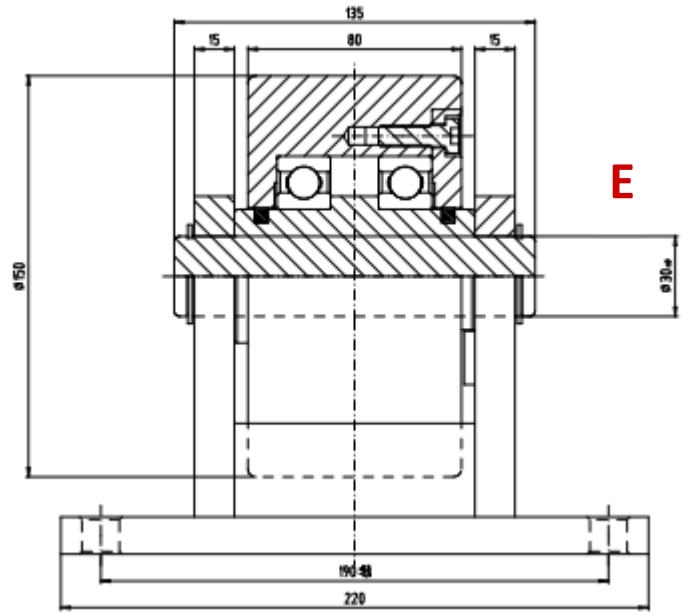

Dimensions: BÖRKEY Machine Dolly

Model Series **KW**

All dimensions in millimeters

D

B

F

A

C

All dimensions in millimeters

Model	a	b	c	Ø d	e	f
KW #1	380	220	180	150	30	14
KW #2	380	220	180	150	30	14