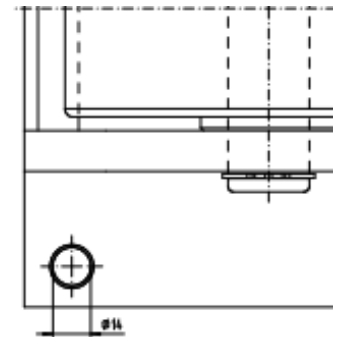

Dimensions: BÖRKEY Machine Dolly

Model Series **KW**

All dimensions in millimeters

D

B

F

A

C

All dimensions in millimeters

Model	a	b	c	Ø d	e	f
KW #1	380	220	180	150	30	14
KW #2	380	220	180	150	30	14