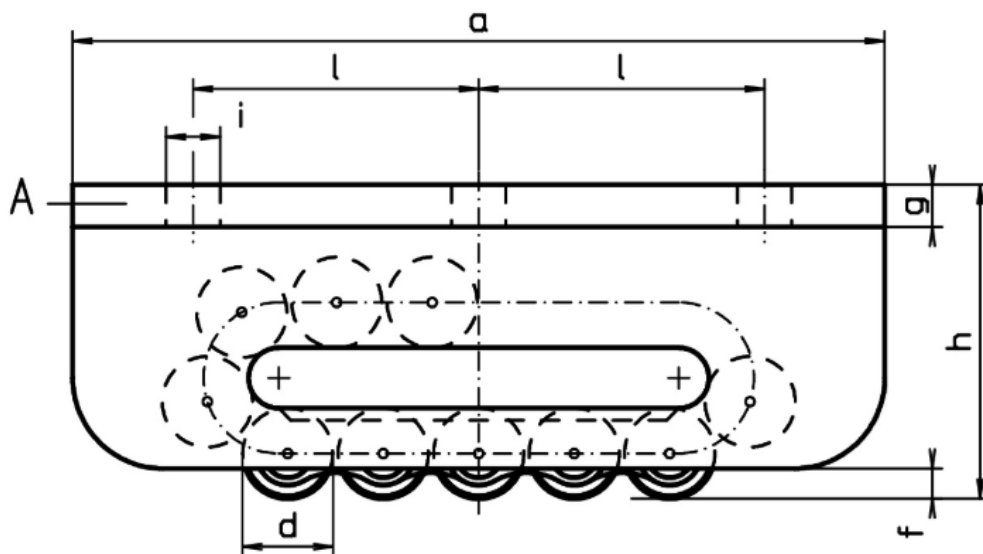

Dimensions: BÖRKEY ROLLER

Model Series **KS**

All dimensions in inches

All dimensions in inches

Model	a	b	c	Ø d	e	f	g	h	Ø i	k	l
KS #3	10.6	5.1	8.3	1.2	2.7	0.4	0.6	4.1	0.7	6.9	3.7
KS #3v	12.6	5.5	8.7	1.2	2.7	0.4	0.7	4.5	0.7	7.1	4.7
KS #4	15.0	6.6	10.6	1.7	3.0	0.7	0.7	5.7	0.9	8.7	5.5
KS #5	20.9	7.2	11.8	2.0	3.4	0.7	0.7	6.5	0.9	9.4	8.1
KS #5L	22.8	7.2	11.8	2.0	3.4	0.7	0.9	6.7	1.0	9.8	9.8
KS #5v	25.6	8.1	13.8	2.0	3.9	0.8	1.1	7.5	1.0	11.0	9.4
KS #6	35.4	8.1	15.0	2.0	3.9	0.8	1.5	7.9	1.3	11.8	14.2