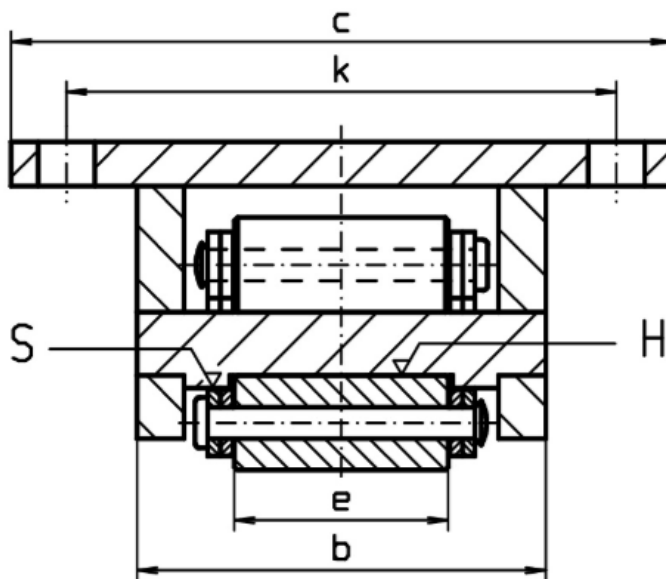

Dimensions: BÖRKEY ROLLER

Model Series **KS**

All dimensions in inches

All dimensions in inches

Model	a	b	c	Ø d	e	f	g	h	Ø i	k	l
KS #3	10.6	5.1	8.3	1.2	2.7	0.4	0.6	4.1	0.7	6.9	3.7
KS #3v	12.6	5.5	8.7	1.2	2.7	0.4	0.7	4.5	0.7	7.1	4.7
KS #4	15.0	6.6	10.6	1.7	3.0	0.7	0.7	5.7	0.9	8.7	5.5
KS #5	20.9	7.2	11.8	2.0	3.4	0.7	0.7	6.5	0.9	9.4	8.1
KS #5L	22.8	7.2	11.8	2.0	3.4	0.7	0.9	6.7	1.0	9.8	9.8
KS #5v	25.6	8.1	13.8	2.0	3.9	0.8	1.1	7.5	1.0	11.0	9.4
KS #6	35.4	8.1	15.0	2.0	3.9	0.8	1.5	7.9	1.3	11.8	14.2