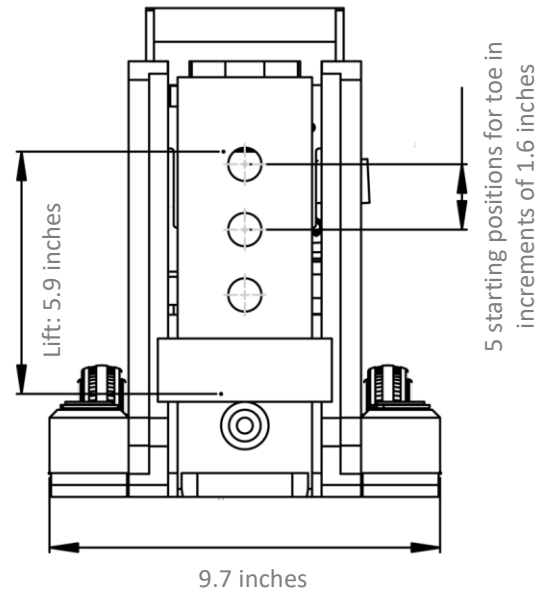

## Dimensions: TOE JACK

### Model 10G-plus

Top Views

Front Views

Side Views