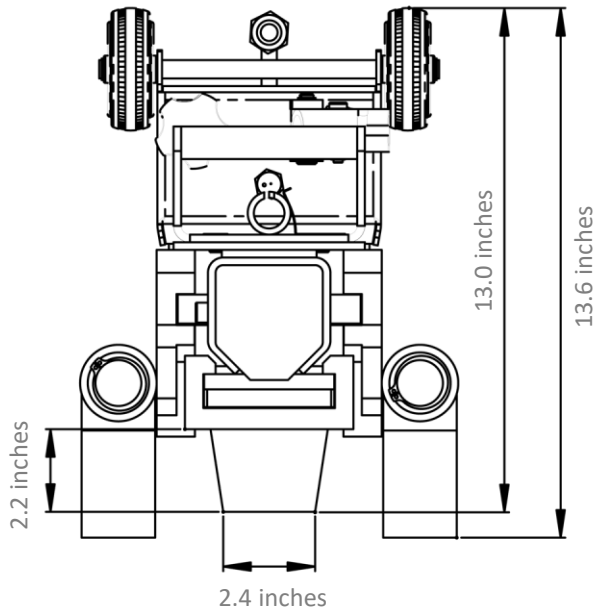

## Dimensions: TOE JACK

### Model 10G-plus

Top Views

Front Views

Side Views