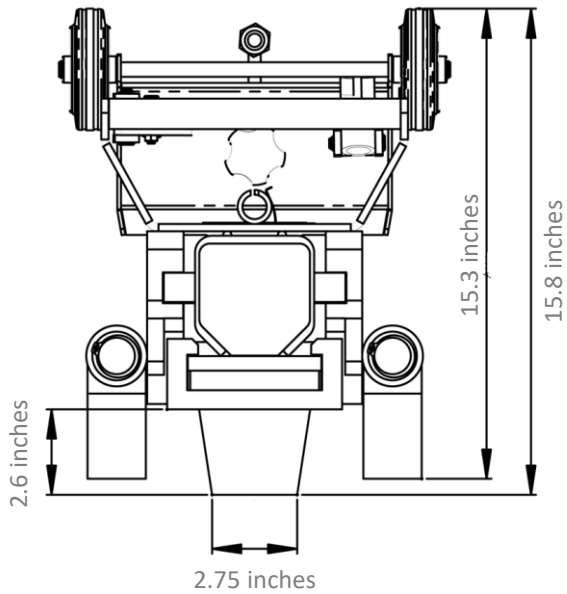

Dimensions: TOE JACK

Model **15G-plus**

Top Views

Front Views

Side Views