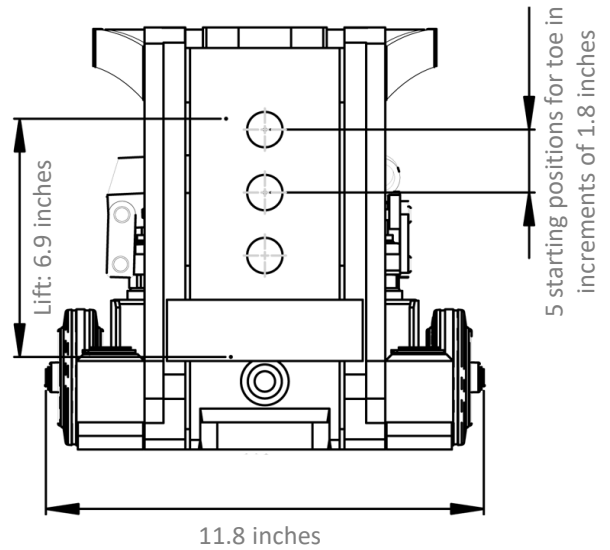

Dimensions: TOE JACK

Model **15G-plus**

Top Views

Front Views

Side Views