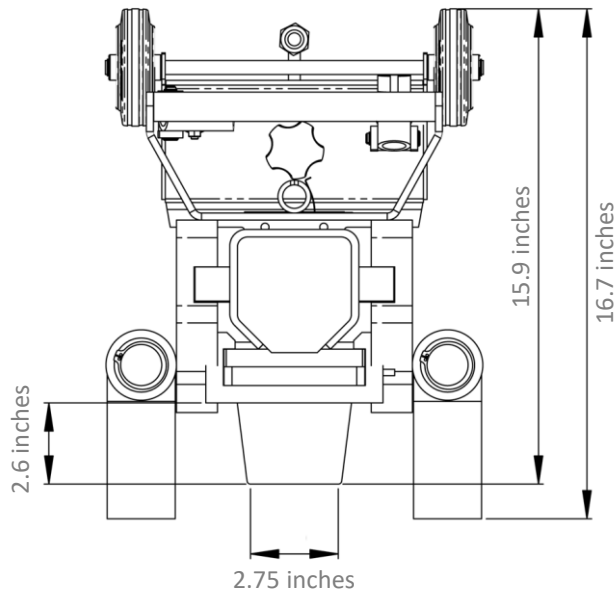

## Dimensions: TOE JACK

### Model **20G-plus**

Top Views

Front Views

Side Views