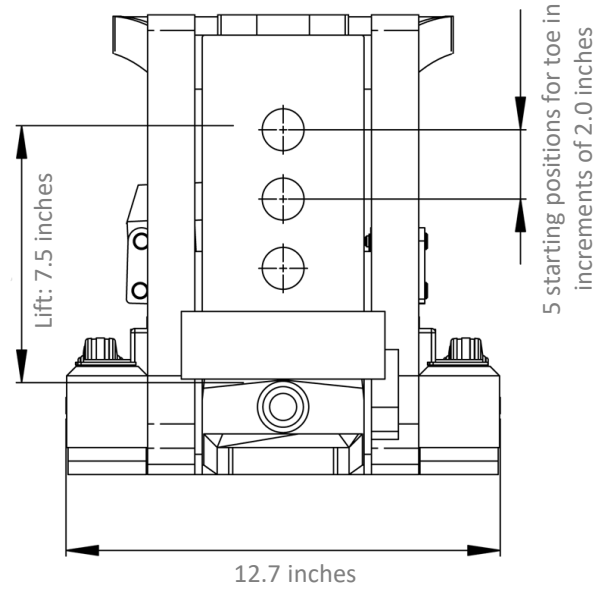

## Dimensions: TOE JACK

### Model **20G-plus**

Top Views

Front Views

Side Views