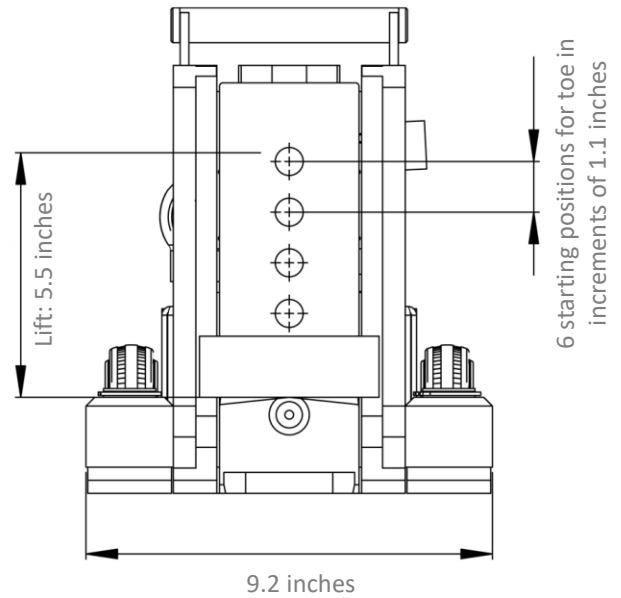

Dimensions: TOE JACK

Model 5G-plus

Top Views

Front Views

Side View