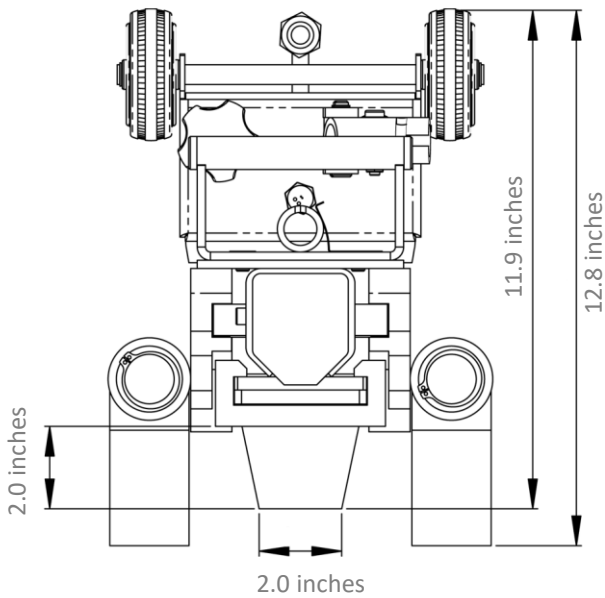

Dimensions: TOE JACK

Model 5G-plus

Top Views

Front Views

Side View