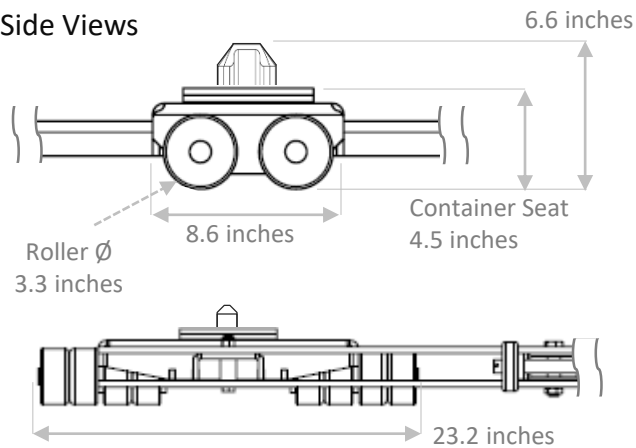

## Dimensions: CONTAINER DOLLIES

### Model X14

Top View

Side Views

Pulling Handle

### Model Y14

Top View

Side Views

Connecting Bar

Cone Fittings