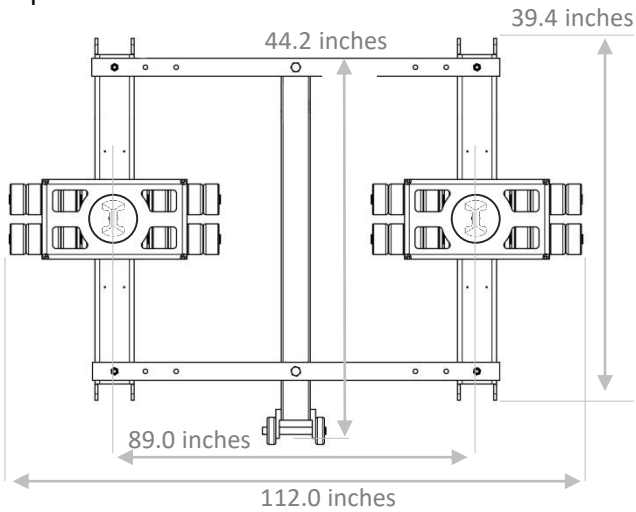

## Dimensions: CONTAINER DOLLIES

### Model X14

Top View

Side Views

Pulling Handle

### Model Y14

Top View

Side Views

Connecting Bar

Cone Fittings