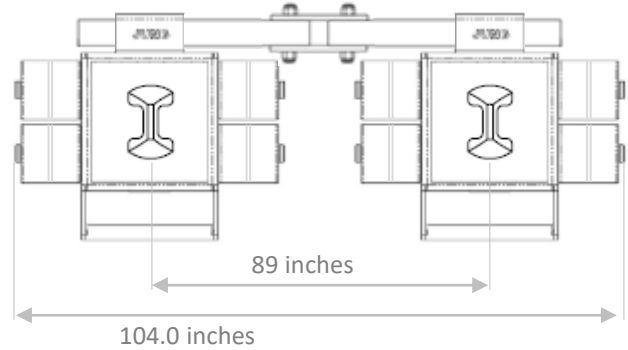

## Dimensions: CONTAINER DOLLIES

### Model X14

Top View

Side Views

Pulling Handle

### Model Y14

Top View

Side Views

Connecting Bar

Cone Fittings