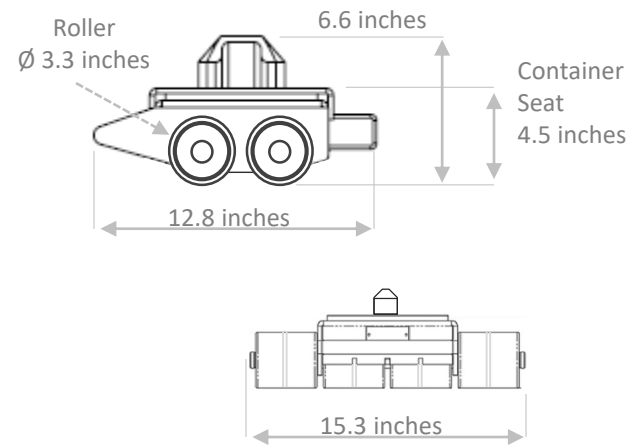

## Dimensions: CONTAINER DOLLIES

### Model X14

Top View

Side Views

Pulling Handle

### Model Y14

Top View

Side Views

Connecting Bar

Cone Fittings