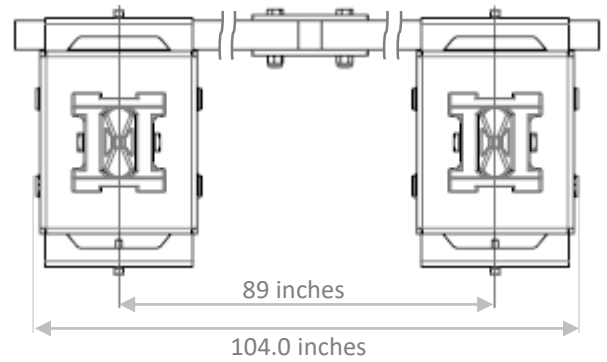

Dimensions: CONTAINER DOLLIES

Model X20

Top View

Side Views

Container seat
8.5 inches

Pulling Handle

Model Y20

Top View

Side Views

11.2 inches

Connecting Bar

Twist Lock Fittings

top

side

front

Locking tip