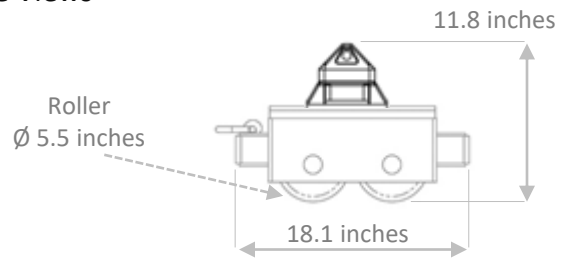

Dimensions: CONTAINER DOLLIES

Model X20

Top View

Side Views

Container seat
8.5 inches

Pulling Handle

Model Y20

Top View

Side Views

11.2 inches

Connecting Bar

Twist Lock Fittings

top

side

front

Locking tip