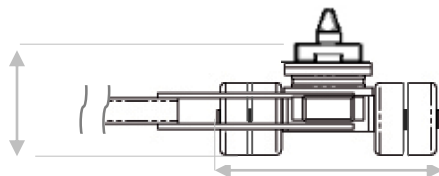

Dimensions: CONTAINER DOLLIES

Model X20

Top View

Side Views

Container seat
8.5 inches

Pulling Handle

Model Y20

Top View

Side Views

11.2 inches

Connecting Bar

Twist Lock Fittings

top

side

front

Locking tip