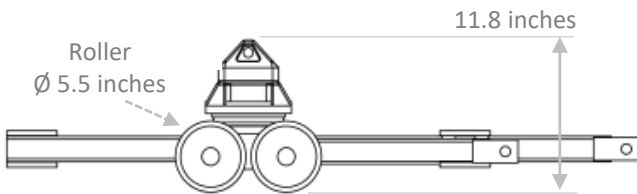

Dimensions: CONTAINER DOLLIES

Model X20

Top View

Side Views

Container seat
8.5 inches

Pulling Handle

Model Y20

Top View

Side Views

11.2 inches

Connecting Bar

Twist Lock Fittings

top

side

front

Locking tip