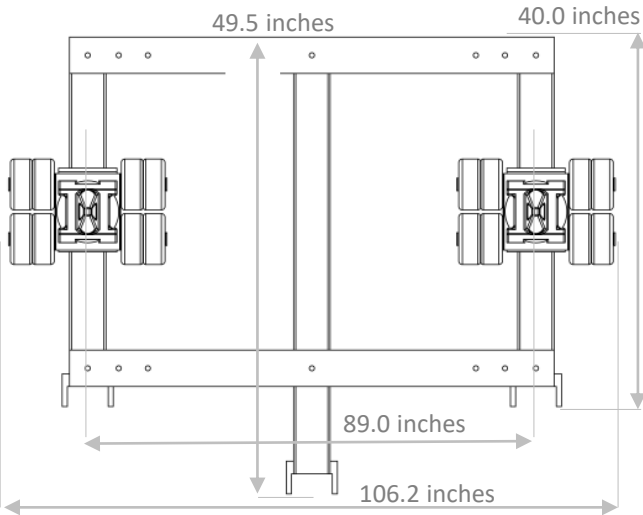

Dimensions: CONTAINER DOLLIES

Model X20

Top View

Side Views

Container seat
8.5 inches

Pulling Handle

Model Y20

Top View

Side Views

11.2 inches

Connecting Bar

Twist Lock Fittings

top

side

front

Locking tip

Container Seat