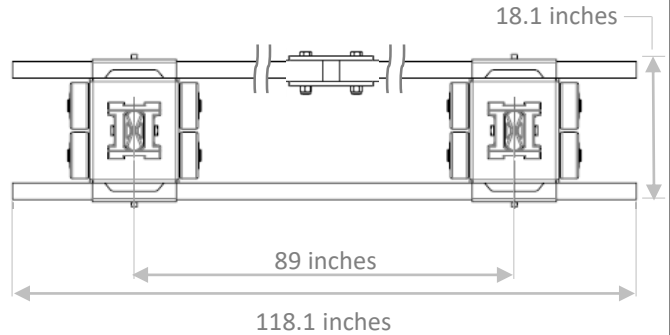

Dimensions: CONTAINER DOLLIES

Model X30

Top View

Side Views

Pulling Handle

Model Y30

Top View

Side Views

Connecting Bar

Twist Lock Fittings

top

side

front

3.3 inches

1.4 inches

Locking tip

Container Seat