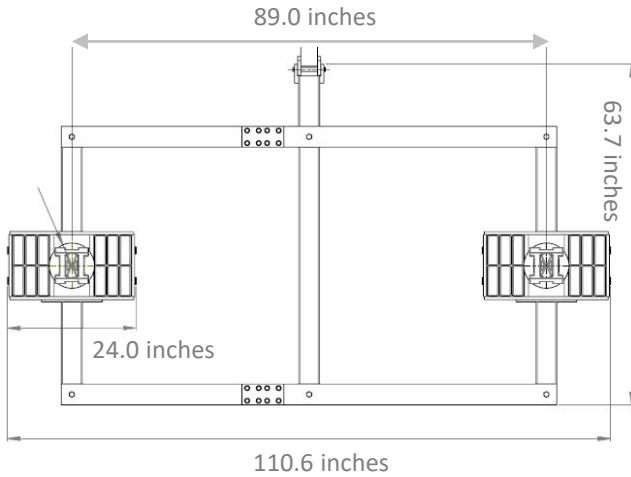

Dimensions: CONTAINER DOLLIES

Model X30

Top View

Side Views

Pulling Handle

Model Y30

Top View

Side Views

Connecting Bar

Twist Lock Fittings

top

side

front

3.3 inches

1.4 inches

Locking tip

Container Seat