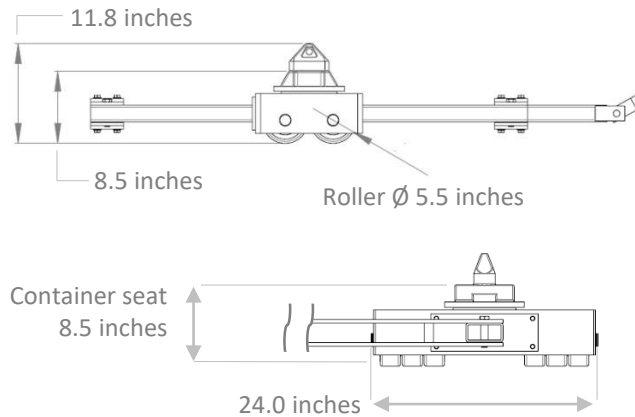

Dimensions: CONTAINER DOLLIES

Model X30

Top View

Side Views

Pulling Handle

Model Y30

Top View

Side Views

Connecting Bar

Twist Lock Fittings

top

side

front

3.3 inches

1.4 inches

Locking tip

Container Seat