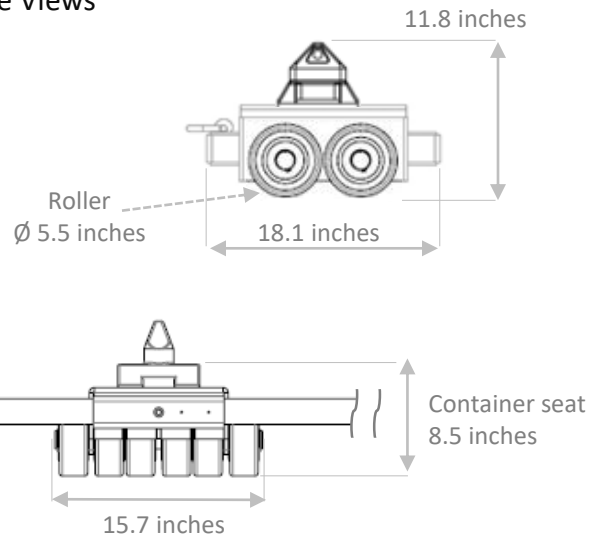

Dimensions: CONTAINER DOLLIES

Model X30

Top View

Side Views

Pulling Handle

Model Y30

Top View

Side Views

Connecting Bar

Twist Lock Fittings

top

side

front

3.3 inches

1.4 inches

Locking tip

Container Seat