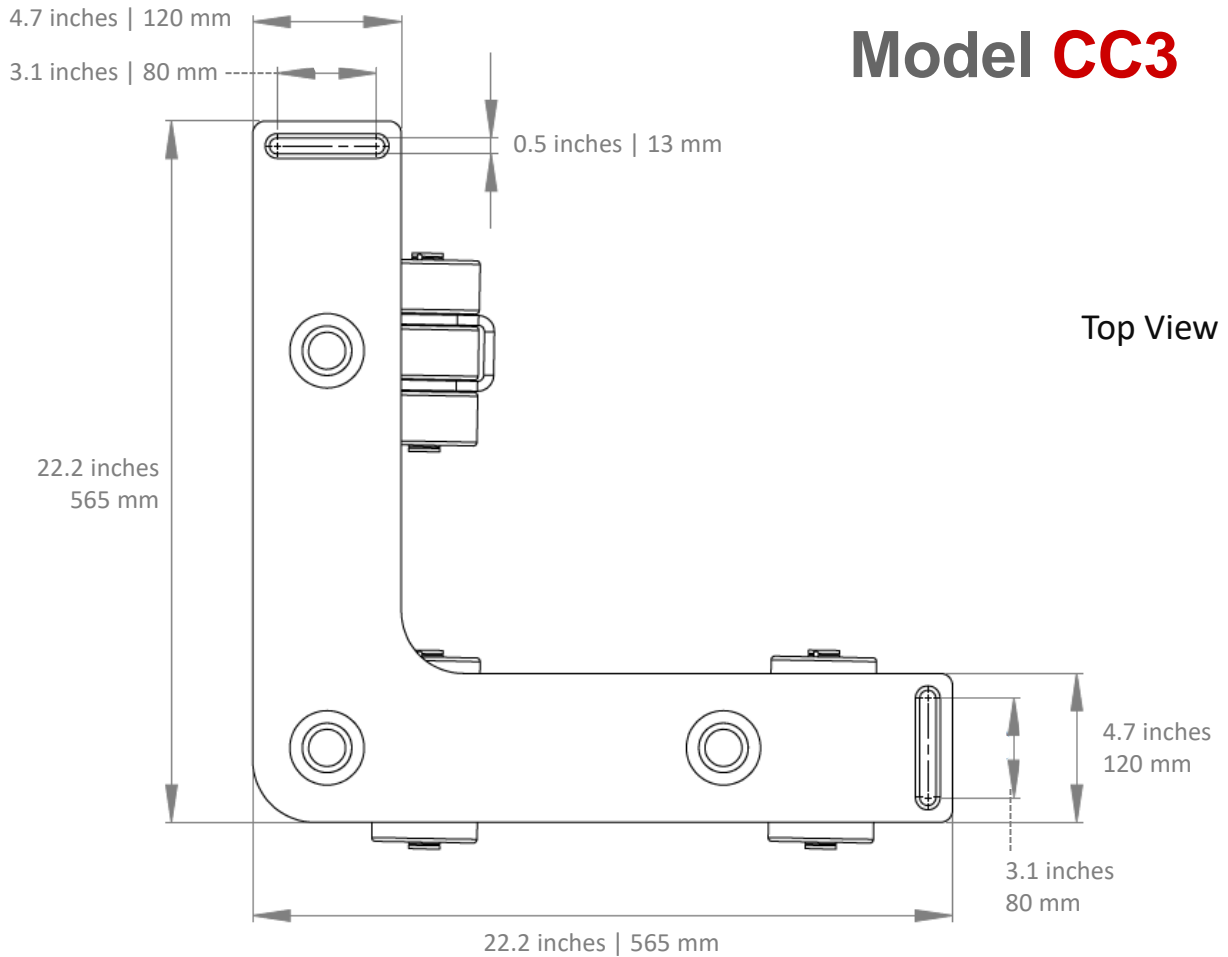

## Dimensions: CORNER CASTER

### Model **CC3**

Top View

Side Views