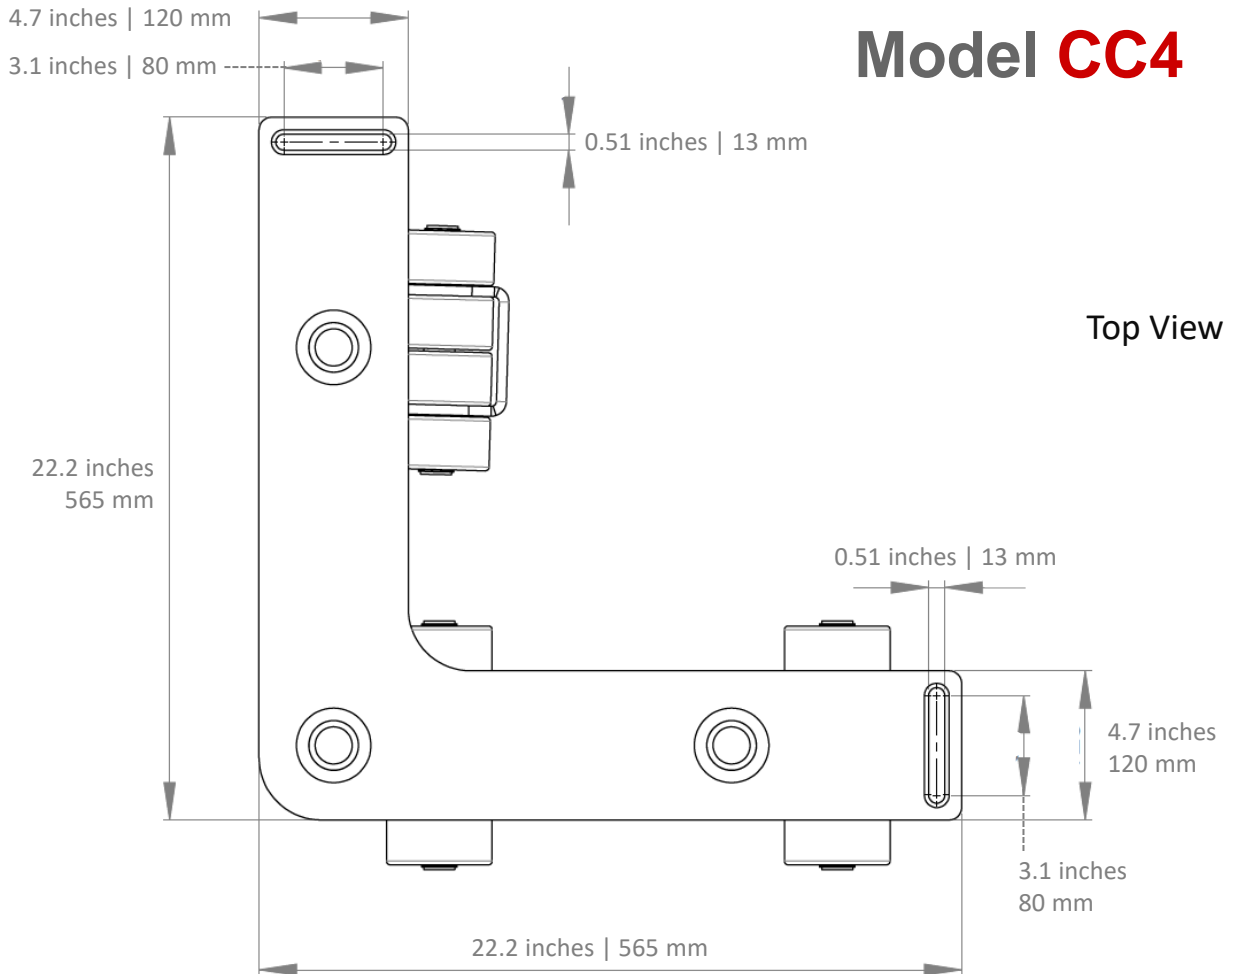

Dimensions: CORNER CASTER

Model **CC4**

Top View

Side Views