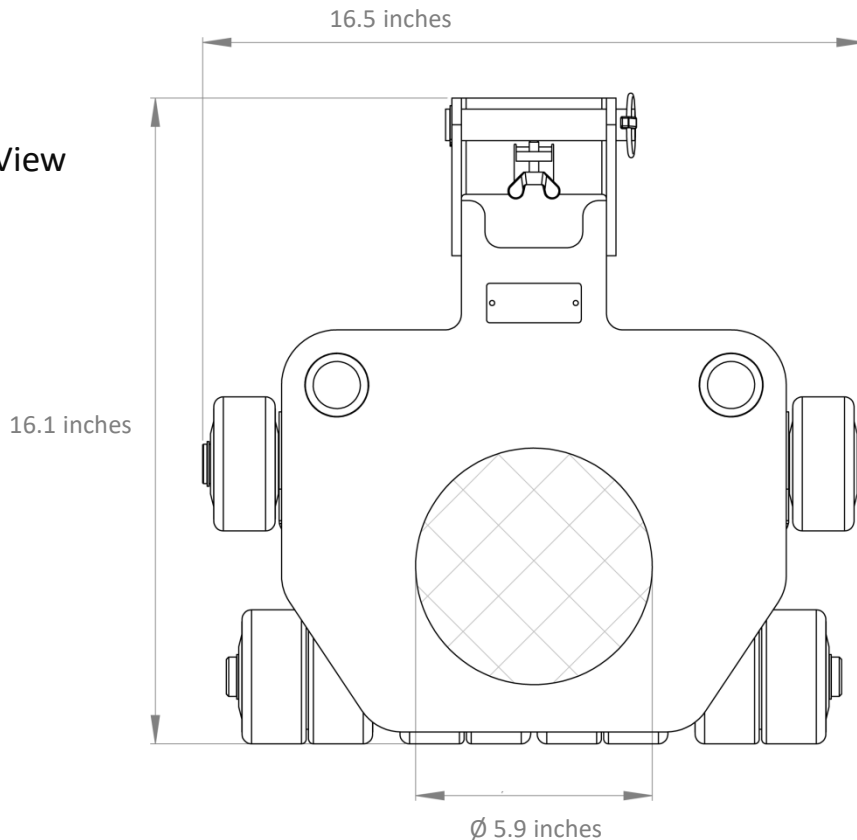

## Dimensions: DIRECTIONAL DOLLY

### Model **D5**

Side Views

Top View

1.7 inches