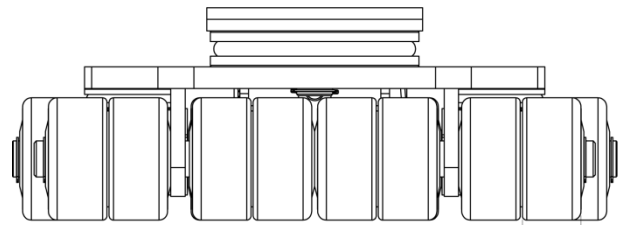

## Dimensions: DIRECTIONAL DOLLY

### Model **D5**

Side Views

Top View

1.7 inches