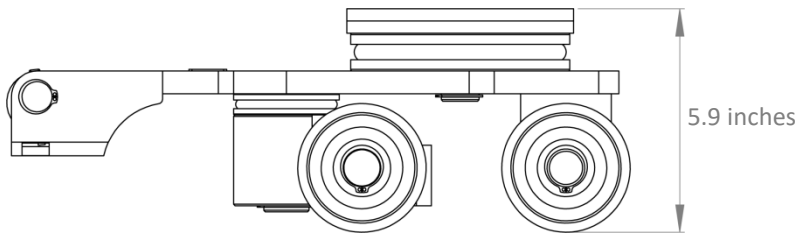

## Dimensions: DIRECTIONAL DOLLY

### Model **D5**

Side Views

Top View

1.7 inches