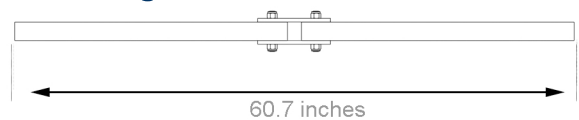

Connecting bar

For larger loads, dollies can be used without a connecting bar or users can build their own. Contact your sales representative for additional information.