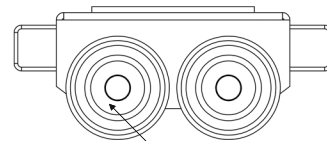

#### Side Views

Dolly Height: 7.1 inches

Ø Roller: 5.5 inches

#### Top View

Ø Loading Platform 4.7 x 8.6 inches

**Note:**  
Sold in Sets of Two.