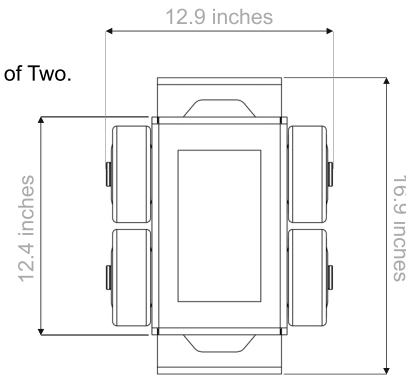

#### Side Views

Dolly Height: 7.1 inches

Ø Roller: 5.5 inches

#### Pulling handle

#### Top View

Ø Loading Platform 4.7 x 8.6 inches

**Note:**  
Sold in Sets of Two.