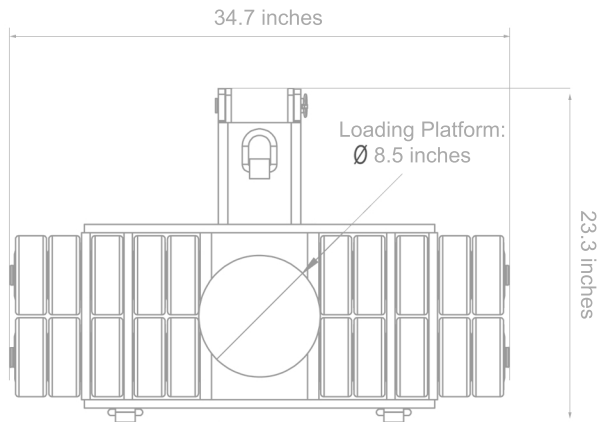

## Dimensions: TRANSPORT DOLLIES

#### Side Views

Dolly Height: 7.1 inches

Ø Roller: 5.5 inches

#### Top View

Ø Loading Platform 4.7 x 8.6 inches

**Note:**  
Sold in Sets of Two.