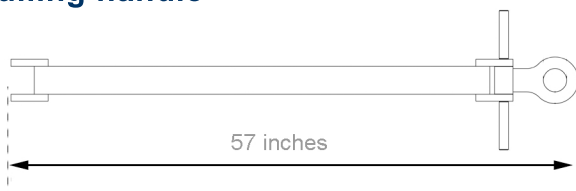

#### Side Views

Dolly Height: 7.1 inches

Ø Roller: 5.5 inches

#### Pulling handle