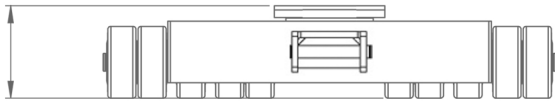

## Dimensions: TRANSPORT DOLLIES

#### Side Views

Dolly Height: 7.1 inches

Ø Roller: 5.5 inches