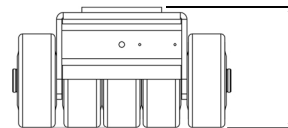

Dolly Height: 7.1 inches