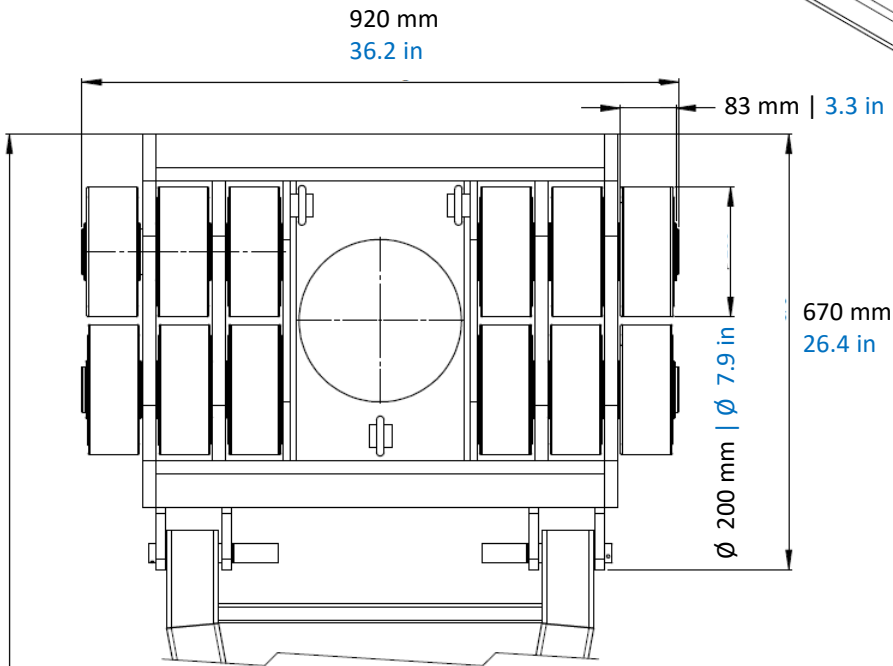

Dimensions: Machine Skate

Model A40

millimeters (black)
inches (blue)

2262 mm
89.1 in

Ø 52 mm
Ø 2.0 in

Wheel Diameter
Ø 200 mm
Ø 7.9 inches

230 mm
9.1 in

Dimensions: Machine Skate

Model B40

millimeters (black)
inches (blue)