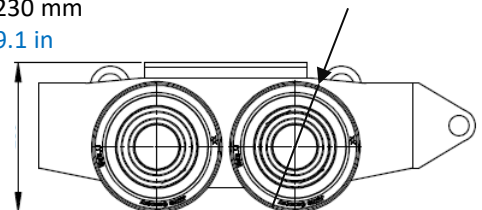

Dimensions: Machine Skate

Model A40

millimeters (black)
inches (blue)

2262 mm
89.1 in

Ø 52 mm
Ø 2.0 in

Wheel Diameter
Ø 200 mm
Ø 7.9 inches

230 mm
9.1 in

Dimensions: Machine Skate

Model B40

millimeters (black)
inches (blue)