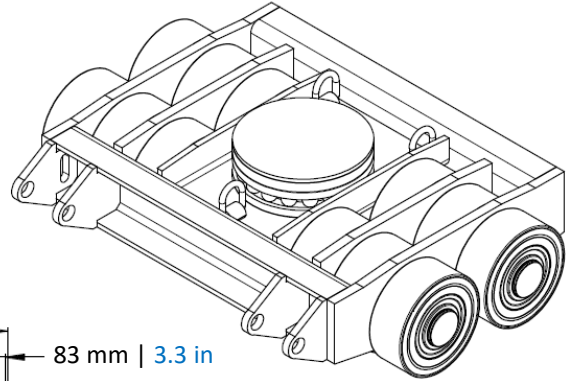

Dimensions: Machine Skate

Model A40

millimeters (black)
inches (blue)

2262 mm
89.1 in

Ø 52 mm
Ø 2.0 in

Wheel Diameter
Ø 200 mm
Ø 7.9 inches

230 mm
9.1 in

Dimensions: Machine Skate

Model B40

millimeters (black)
inches (blue)