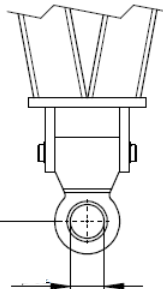

## Dimensions: Machine Skate

### Model A40

millimeters (black)  
inches (blue)

2262 mm  
89.1 in

Ø 52 mm  
Ø 2.0 in

86 mm  
3.4 in

Wheel Diameter  
Ø 200 mm  
Ø 7.9 inches

230 mm  
9.1 in

### Model B40

millimeters (black)  
inches (blue)