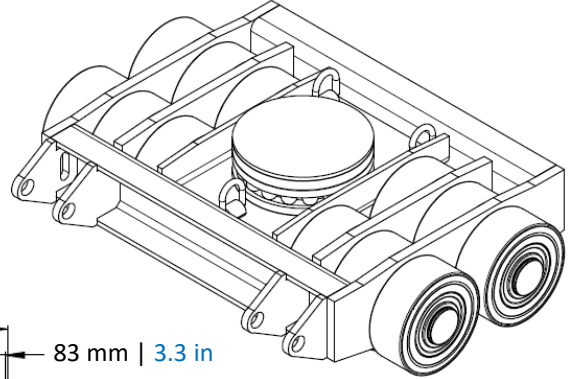

## Dimensions: Machine Skate

### Model A40

millimeters (black)  
inches (blue)

2262 mm  
89.1 in

Ø 52 mm  
Ø 2.0 in

86 mm  
3.4 in

Wheel Diameter  
Ø 200 mm  
Ø 7.9 inches

230 mm  
9.1 in

### Model B40

millimeters (black)  
inches (blue)