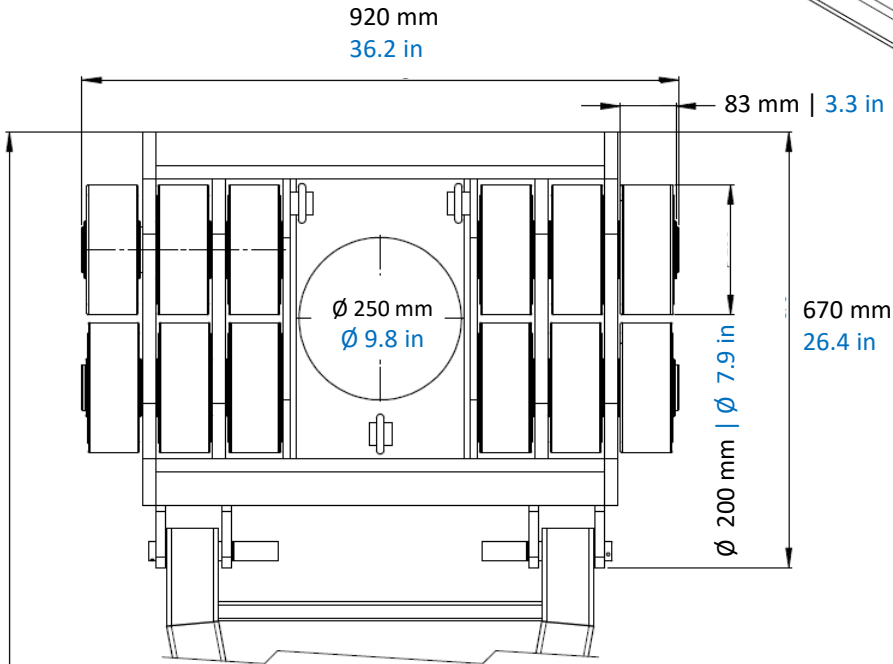

## Dimensions: Machine Skate

### Model A40

millimeters (black)  
inches (blue)

2262 mm  
89.1 in

Ø 52 mm  
Ø 2.0 in

86 mm  
3.4 in

Wheel Diameter  
Ø 200 mm  
Ø 7.9 inches

230 mm  
9.1 in

### Model B40

millimeters (black)  
inches (blue)