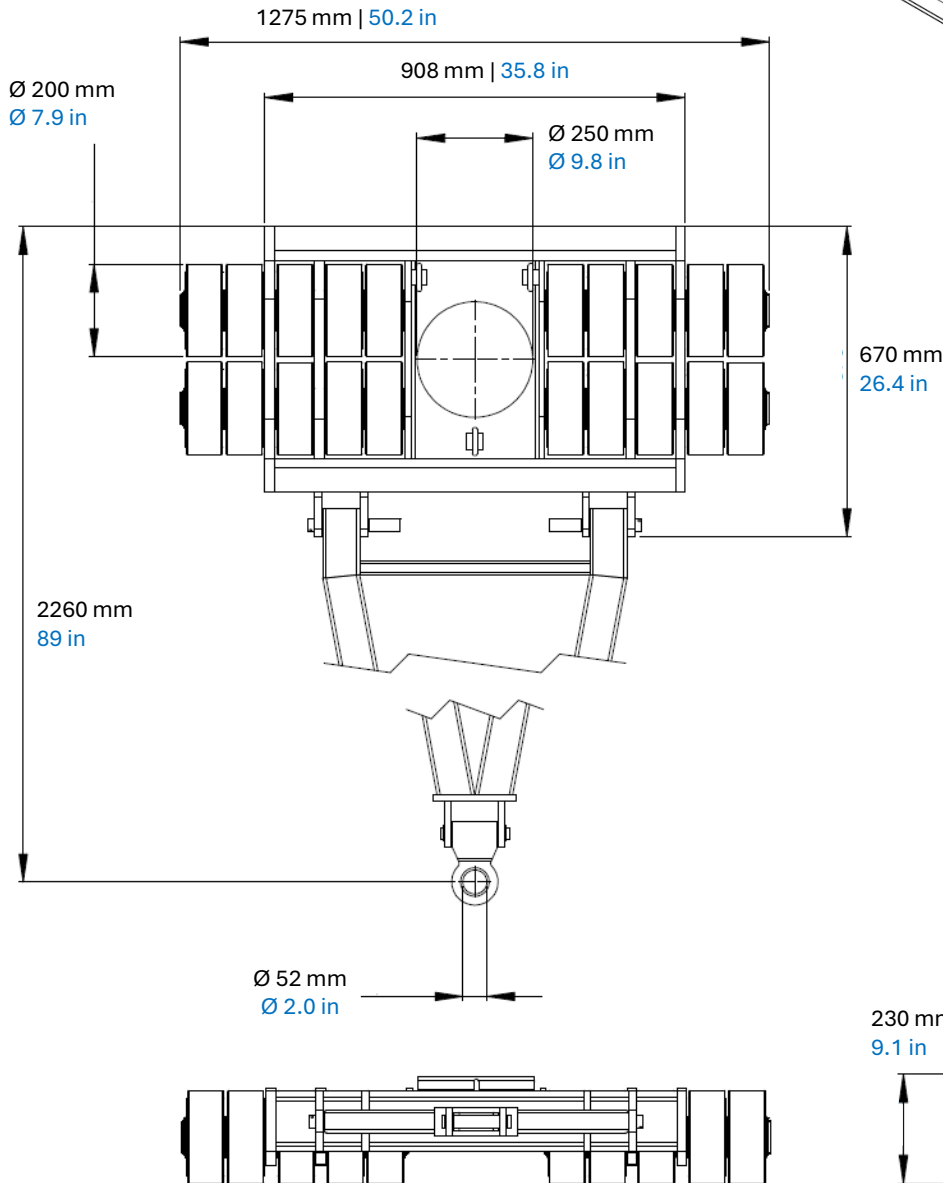

Dimensions: Machine Skate

Model A60

millimeters (black)
inches (blue)

Dimensions: Machine Skate

Model B60

millimeters (black)
inches (blue)