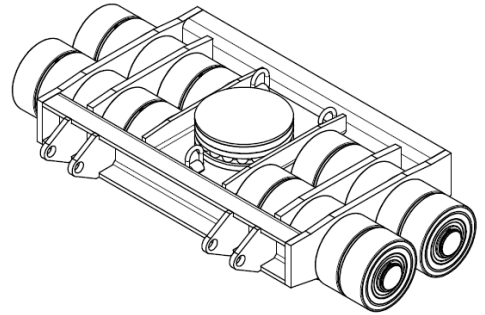

Dimensions: Machine Skate

Model A60

millimeters (black)
inches (blue)

Dimensions: Machine Skate

Model B60

millimeters (black)
inches (blue)