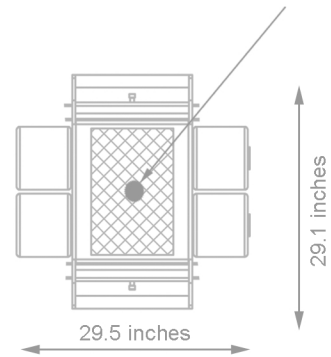

Dimensions: TRANSPORT DOLLIES

Model A80

Top View

Side Views

Pulling handle

Model B80

Top View

Ø Loading Platform: 10 x 15.6 inches

Side Views

Sold in set of two.

Dolly Height: 9.4 inches

Connecting bar