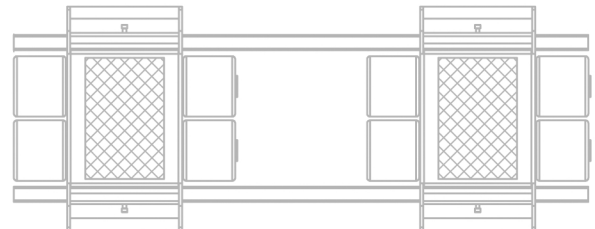

Dimensions: TRANSPORT DOLLIES

Model A80

Top View

Side Views

Pulling handle

Model B80

Top View

Ø Loading Platform: 10 x 15.6 inches

Side Views

Sold in set of two.

Dolly Height: 9.4 inches

Connecting bar