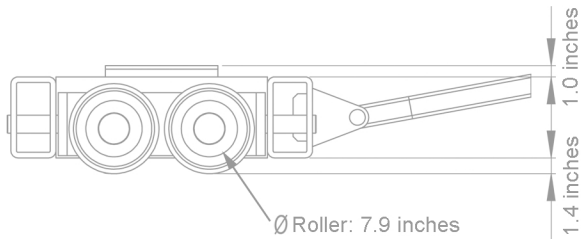

Dimensions: TRANSPORT DOLLIES

Model A80

Top View

Side Views

Pulling handle

Model B80

Top View

Ø Loading Platform: 10 x 15.6 inches

Side Views

Sold in set of two.

Dolly Height: 9.4 inches

Connecting bar