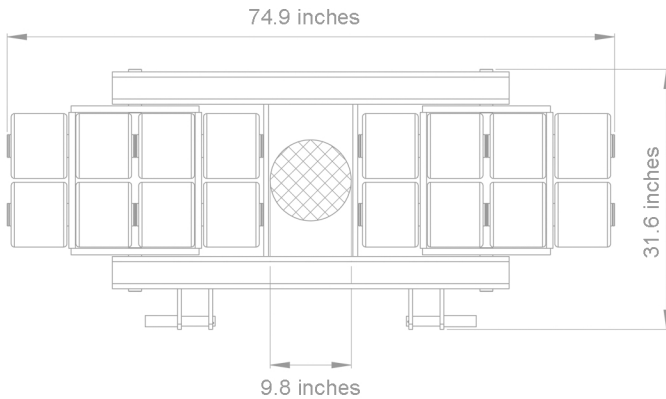

Dimensions: TRANSPORT DOLLIES

Model A80

Top View

Side Views

Pulling handle

Model B80

Top View

Ø Loading Platform: 10 x 15.6 inches

Side Views

Sold in set of two.

Dolly Height: 9.4 inches

Connecting bar