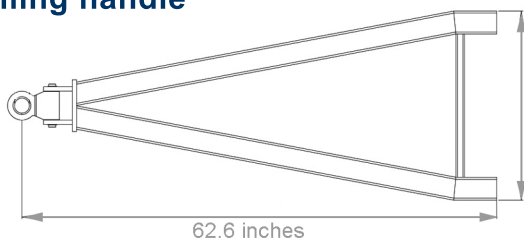

Dimensions: TRANSPORT DOLLIES

Model A80

Top View

Side Views

Pulling handle

Model B80

Top View

Ø Loading Platform: 10 x 15.6 inches

Side Views

Sold in set of two.

Dolly Height: 9.4 inches

Connecting bar