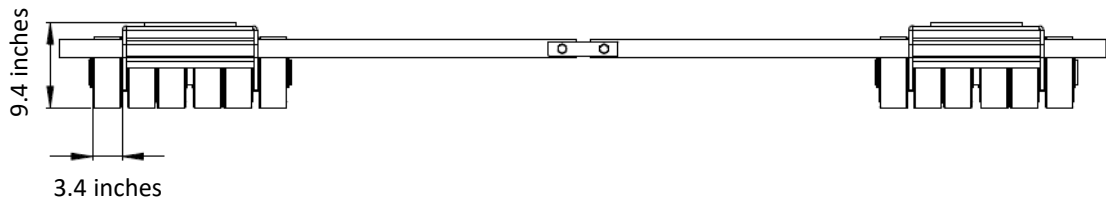

Dimensions: MACHINE SKATES

Model **A80**

Dimensions: MACHINE SKATES

Model **B80**

Roller \varnothing 7.9 inches