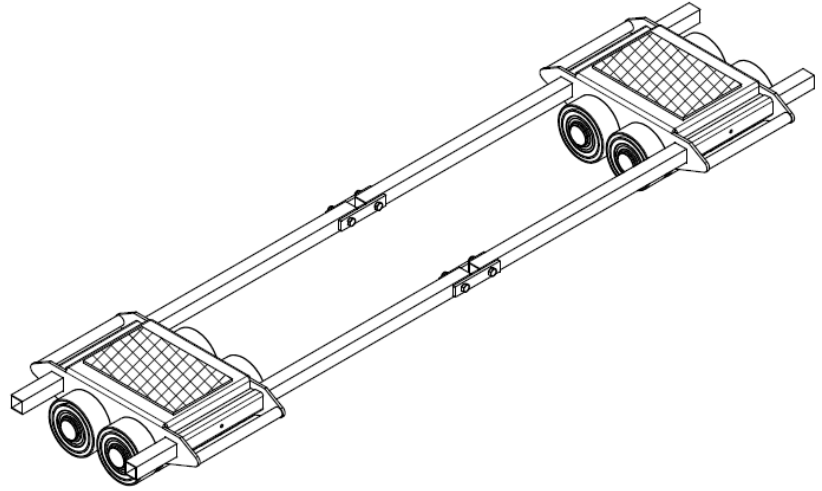

Dimensions: MACHINE SKATES

Model **A80**

Dimensions: MACHINE SKATES

Model **B80**

Roller \varnothing 7.9 inches