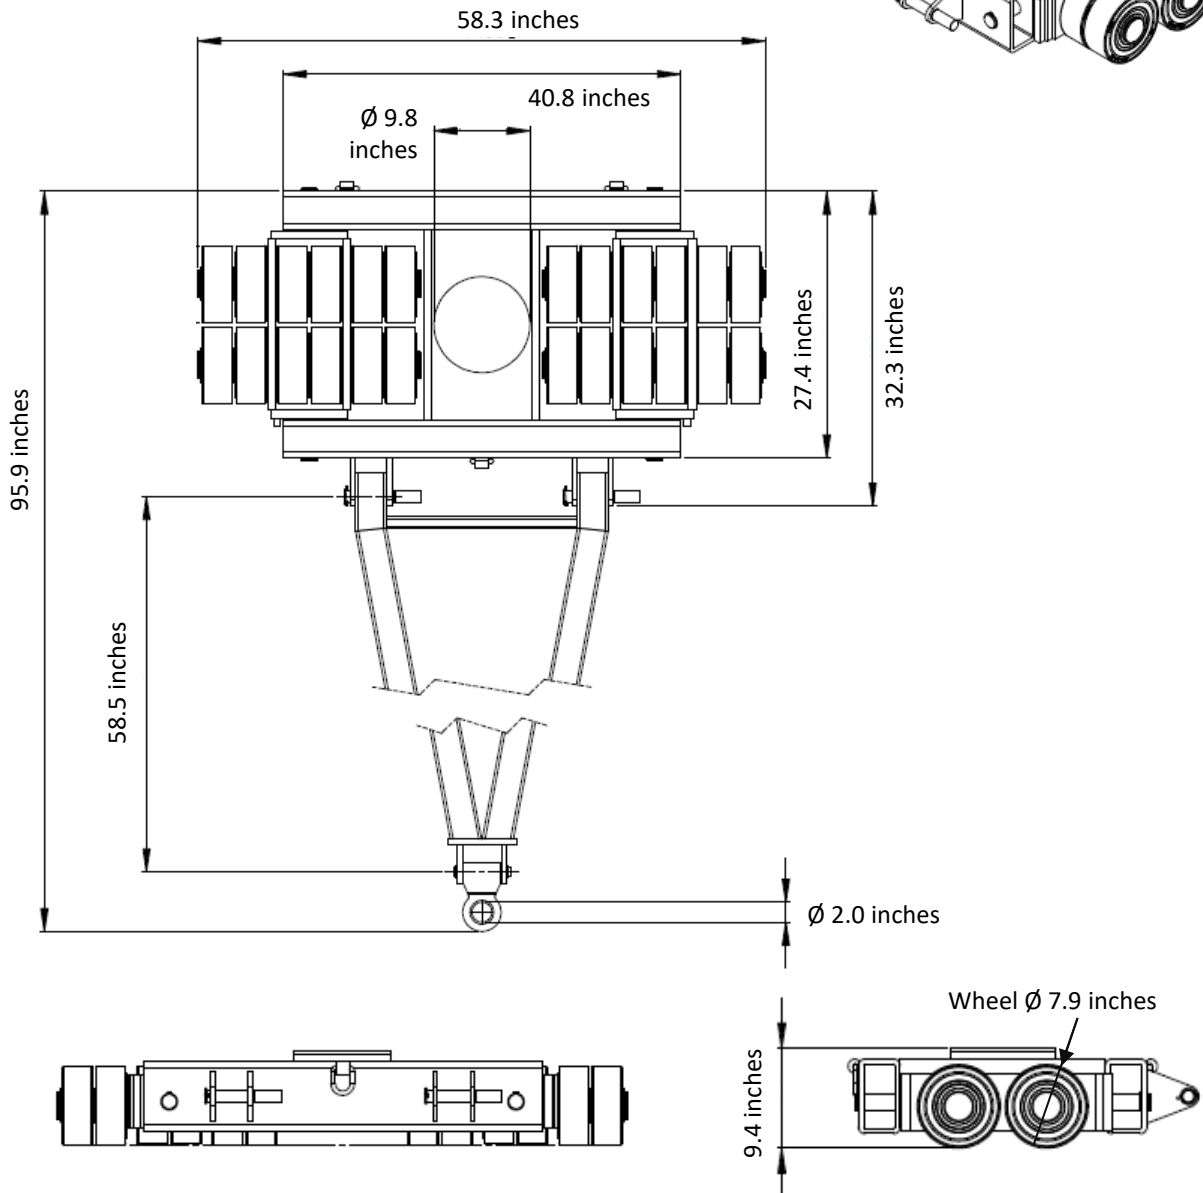

Dimensions: MACHINE SKATES

Model **A80**

Dimensions: MACHINE SKATES

Model **B80**

Roller \varnothing 7.9 inches