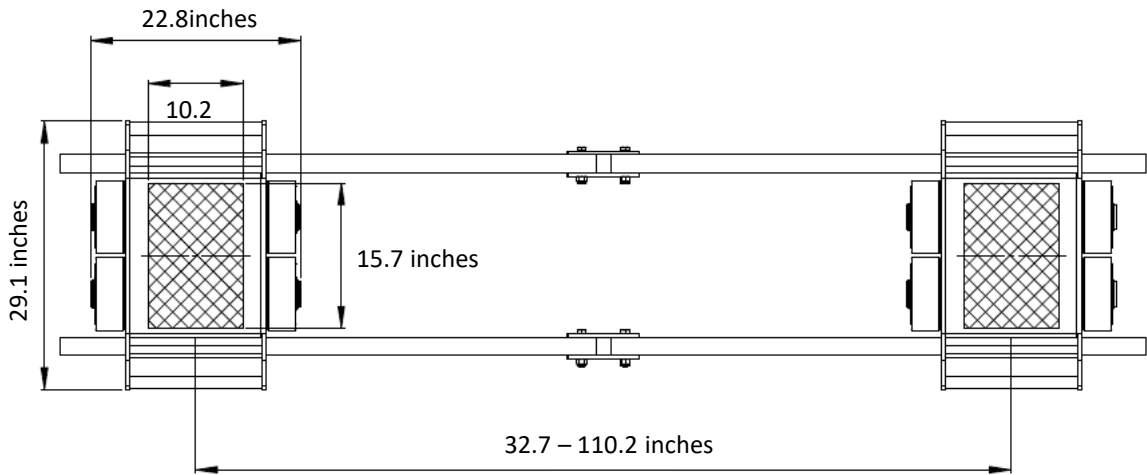

Dimensions: MACHINE SKATES

Model **A80**

Dimensions: MACHINE SKATES

Model **B80**

Roller \varnothing 7.9 inches