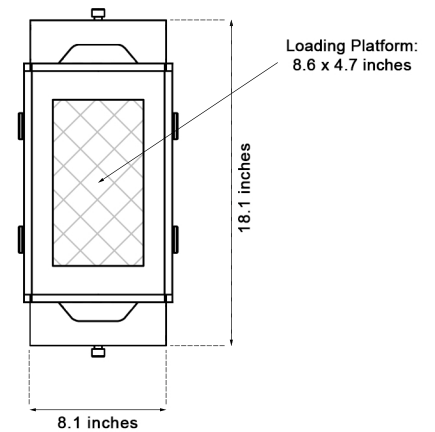

Dimensions: MACHINE SKATES

Model AP15

Side Views

Model B15

Top View

Note:
Sold in sets of two.

Side Views

Connecting bar