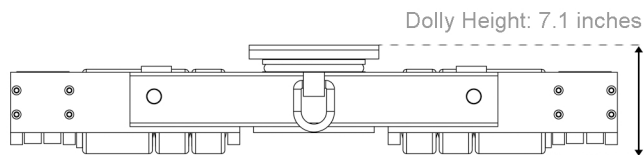

Dimensions: MACHINE SKATES

Model AP15

Side Views

Model B15

Top View

Note:
Sold in sets of two.

Side Views

Connecting bar