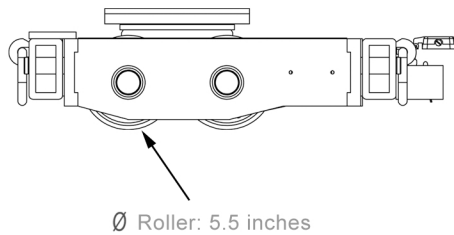

Dimensions: MACHINE SKATES

Model AP15

Side Views

Model B15

Top View

Note:
Sold in sets of two.

Side Views

Connecting bar