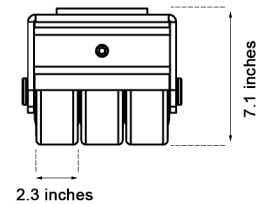

Dimensions: MACHINE SKATES

Model AP15

Side Views

Model B15

Top View

Note:
Sold in sets of two.

Side Views

Connecting bar