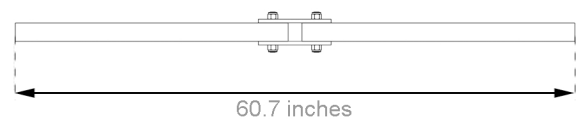

Dimensions: MACHINE SKATES

Model AP15

Side Views

Model B15

Top View

Note:
Sold in sets of two.

Side Views

Connecting bar