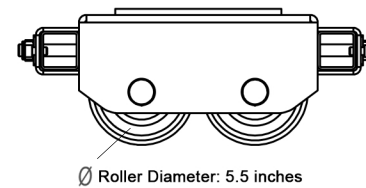

Dimensions: MACHINE SKATES

Model AP15

Side Views

Model B15

Top View

Note:
Sold in sets of two.

Side Views

Connecting bar