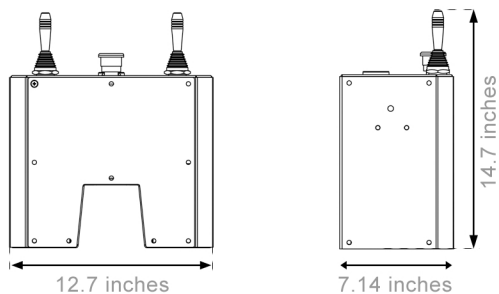

Dimensions: MACHINE SKATES

Model AP15

Side Views

Model B15

Top View

Note:
Sold in sets of two.

Side Views

Connecting bar