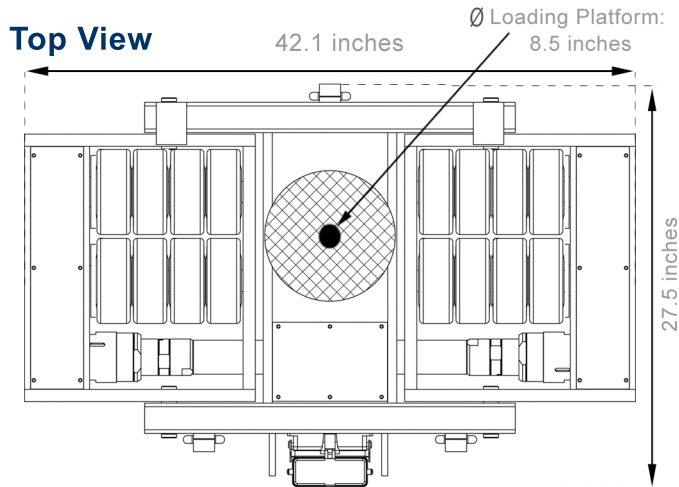

Dimensions: MACHINE SKATES

Model AP15

Side Views

Model B15

Top View

Note:
Sold in sets of two.

Side Views

Connecting bar