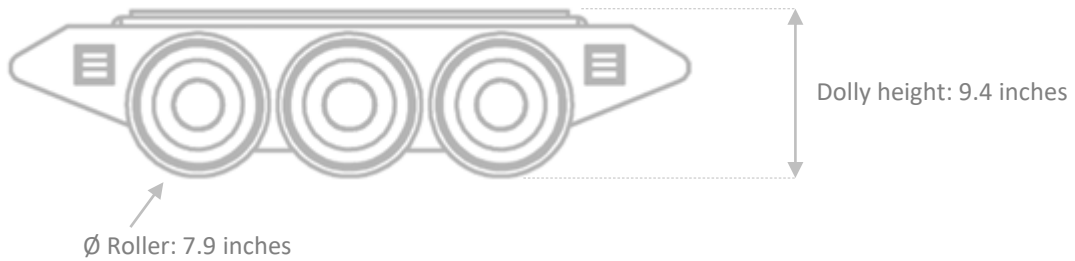

## Dimensions: MACHINE SKATE

### Model **B130**

Top View

Side Views

Connecting Bars