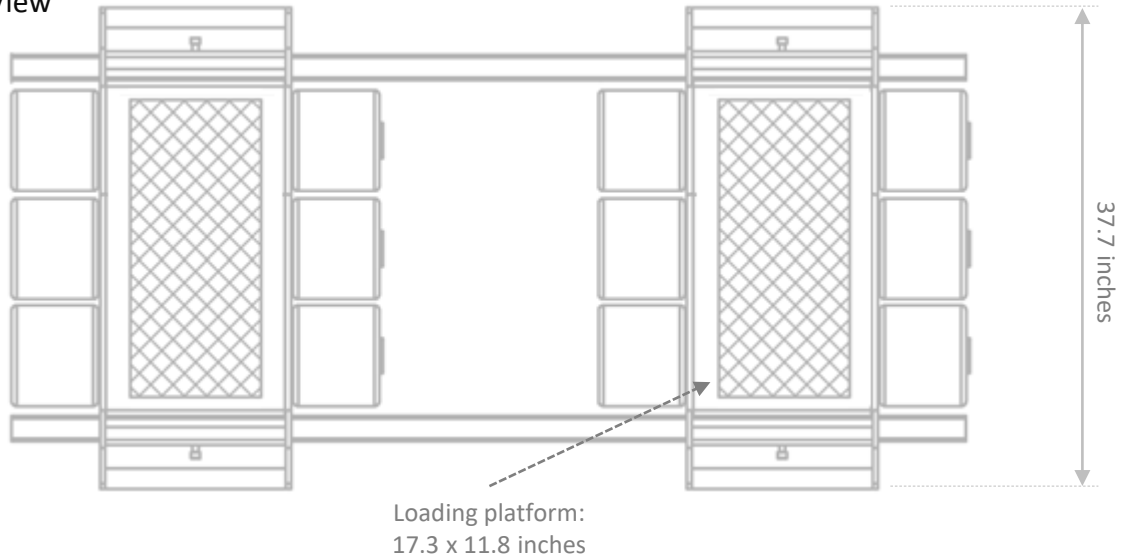

## Dimensions: MACHINE SKATE

### Model **B130**

Top View

Side Views

Connecting Bars