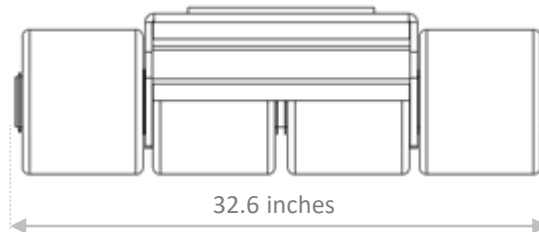

## Dimensions: MACHINE SKATE

### Model **B130**

Top View

Side Views

Connecting Bars