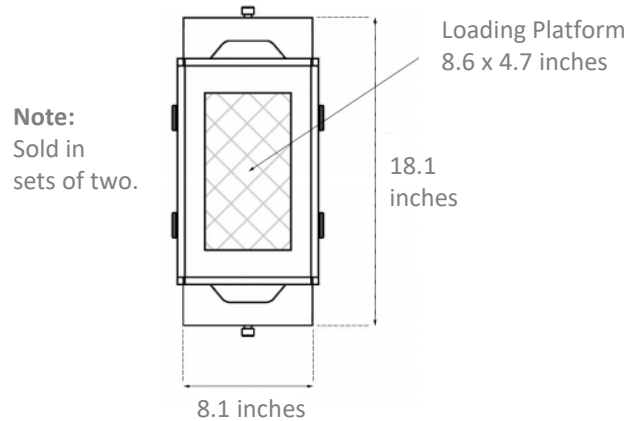

Dimensions: MACHINE SKATES

Model B15

Top View

Side Views

Connecting Bars

For longer needed connecting bars, you can build your own or use dollies without connecting bar. Please talk to your sales rep for details.