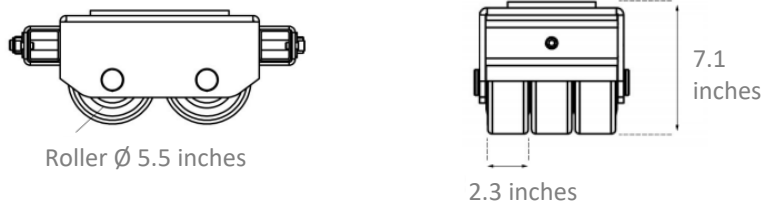

Dimensions: MACHINE SKATES

Model B15

Top View

Side Views

Connecting Bars

For longer needed connecting bars, you can build your own or use dollies without connecting bar. Please talk to your sales rep for details.