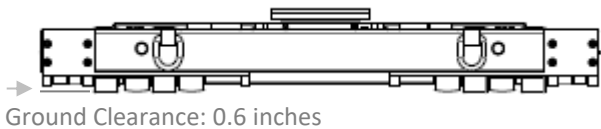

Dimensions: MACHINE SKATES

Model EP15

Top View

Side Views

Model R14

Top View

Side View