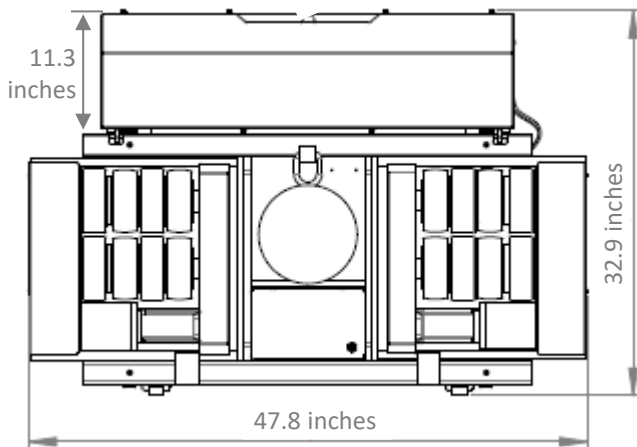

Dimensions: MACHINE SKATES

Model EP15

Top View

Side Views

Model R14

Top View

Side View