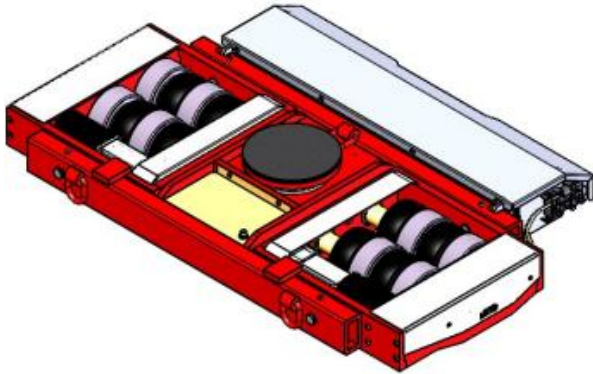

Dimensions: MACHINE SKATES

Model EP15

Top View

Side Views

Model R14

Top View

Side View