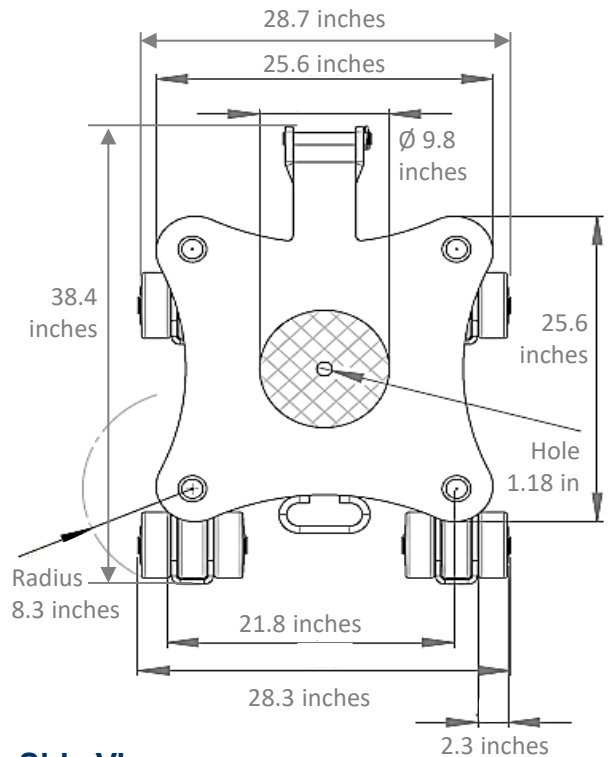

Dimensions: MACHINE SKATES

Model EP15

Top View

Side Views

Model R14

Top View

Side View