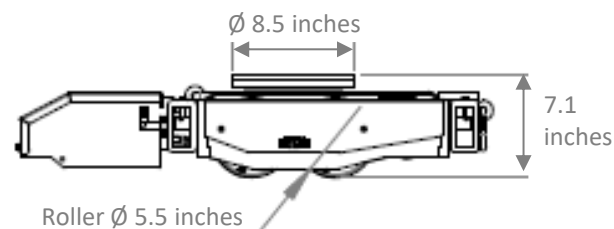

Dimensions: MACHINE SKATES

Model EP15

Top View

Side Views

Model R14

Top View

Side View