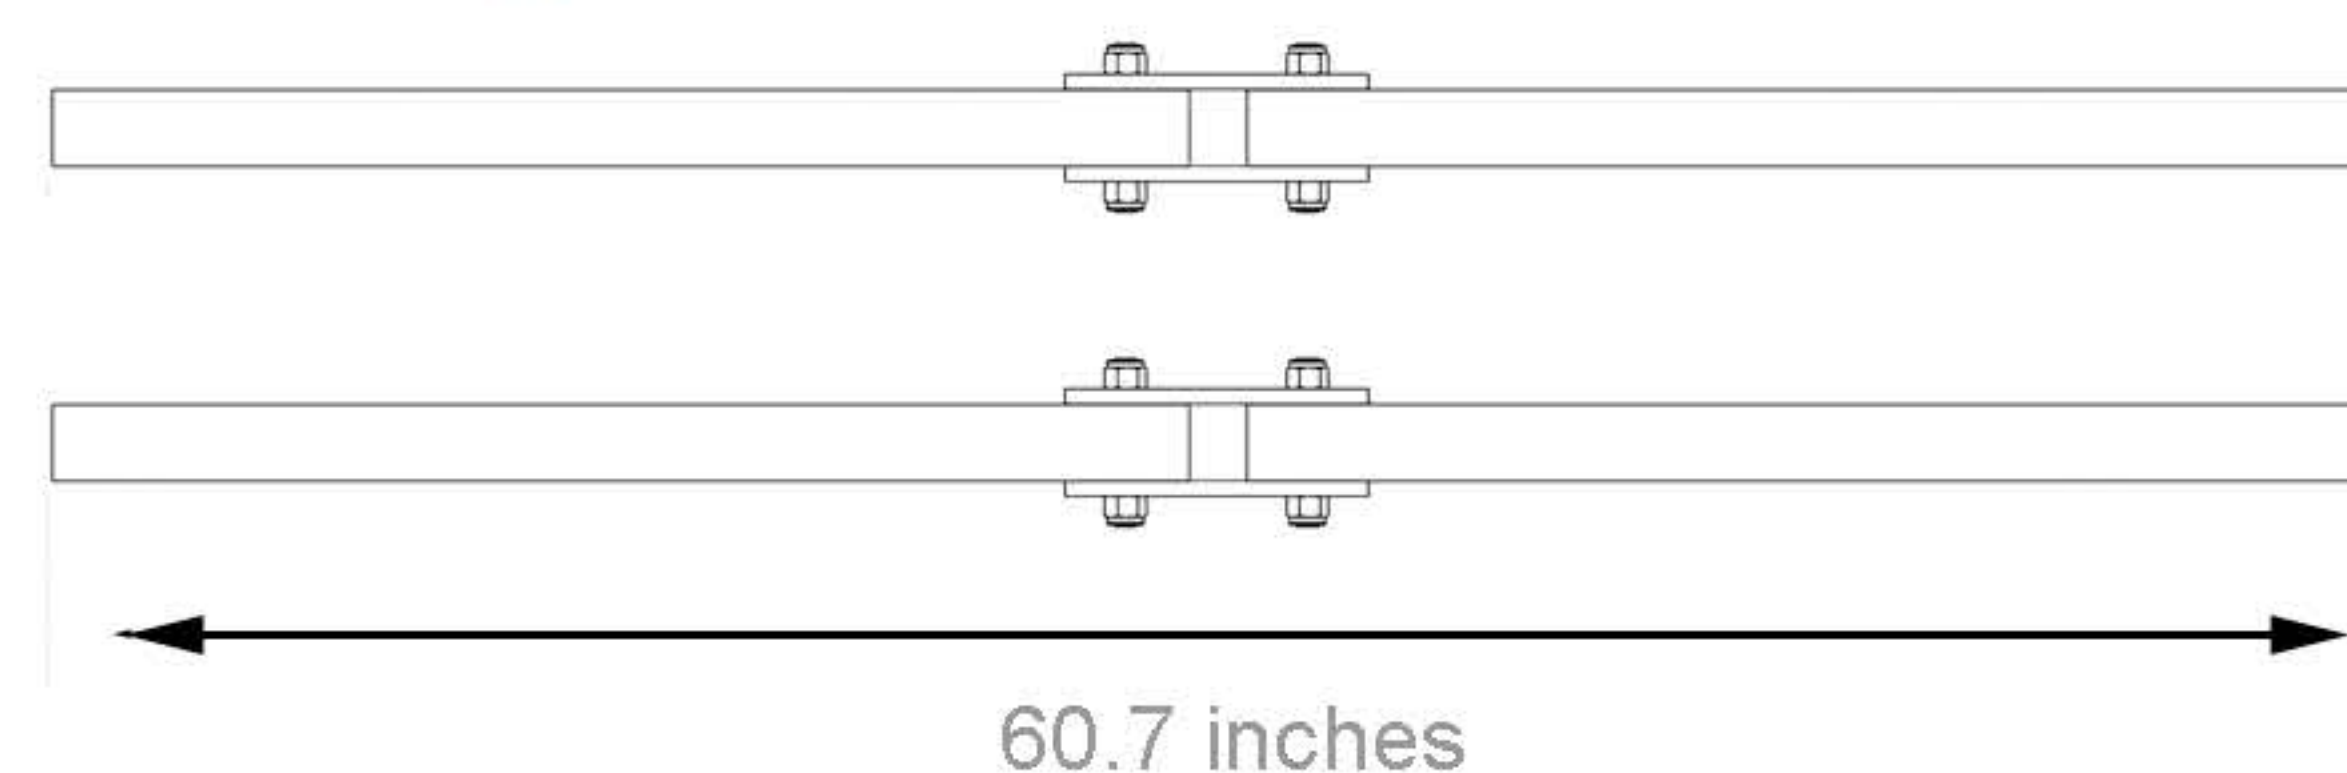

Dimensions: MACHINE SKATES

Model EP25

Top View

Side Views

Model B40

Top View

Side Views

Connecting bar

For longer needed connecting bar, you can build your own or use dollies without connecting bar. Please talk to your sales rep for details.