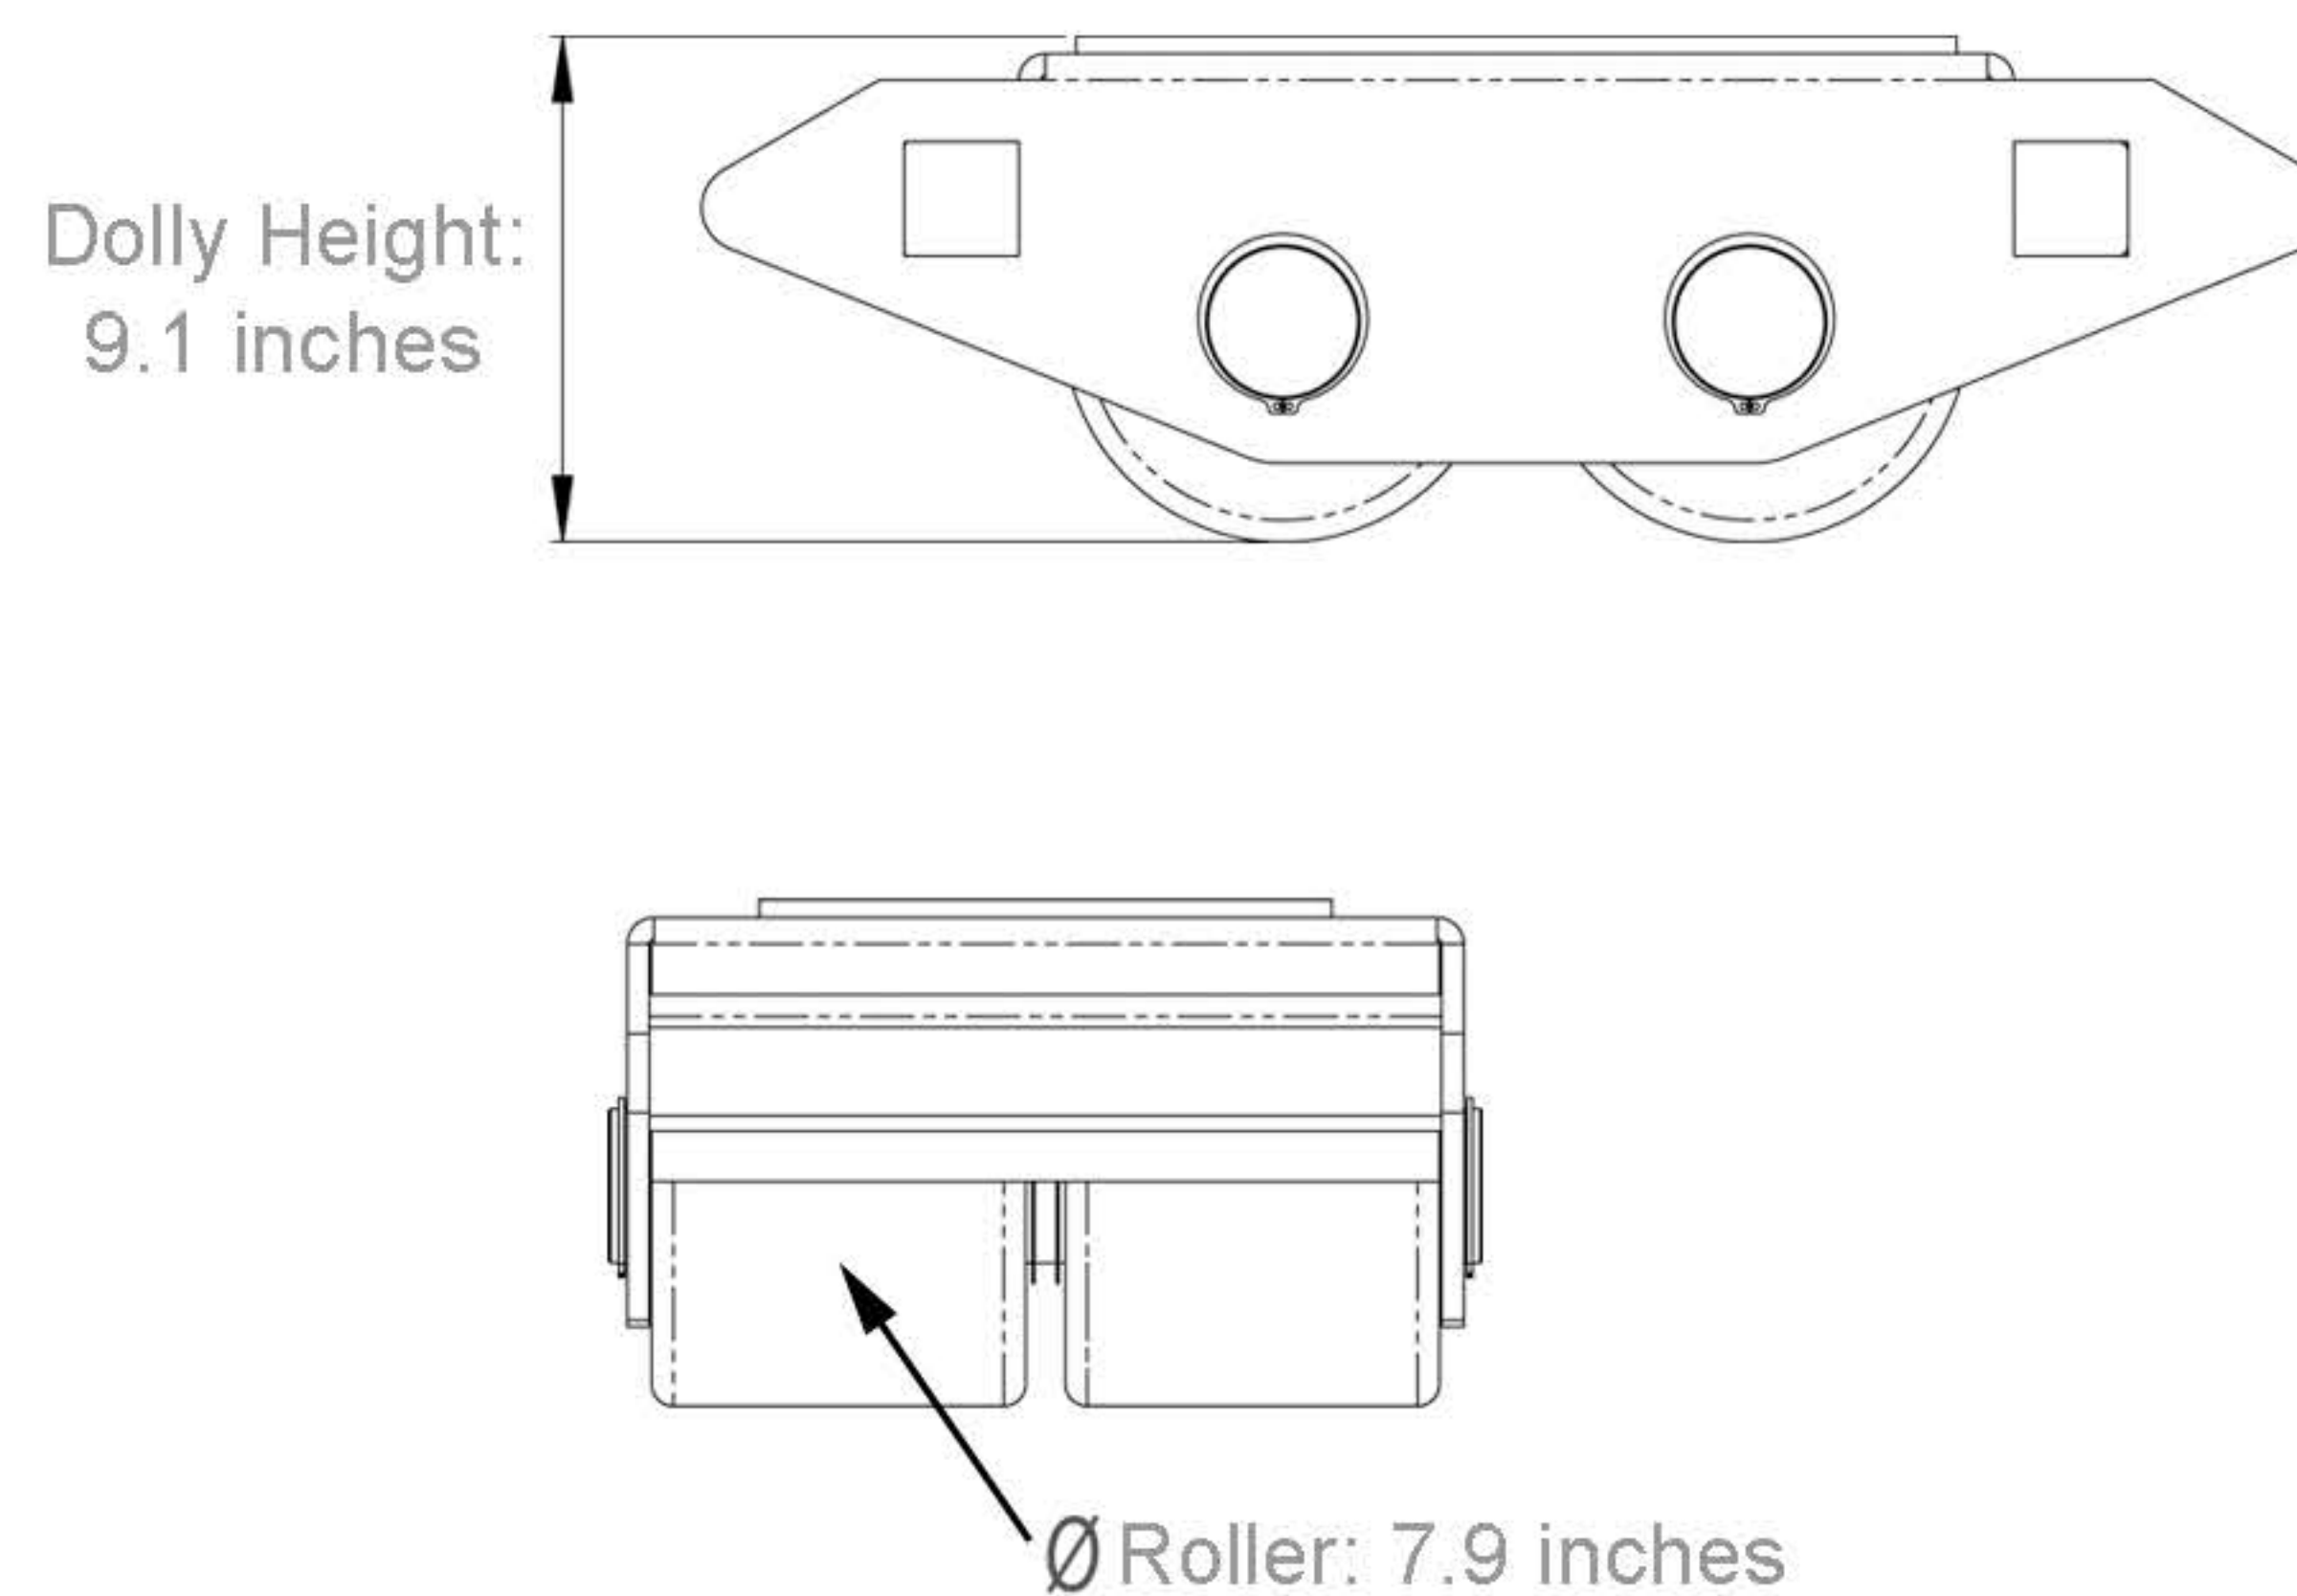

Dimensions: MACHINE SKATES

Model EP25

Top View

Side Views

Model B40

Top View

Side Views

Connecting bar

For longer needed connecting bar, you can build your own or use dollies without connecting bar. Please talk to your sales rep for details.