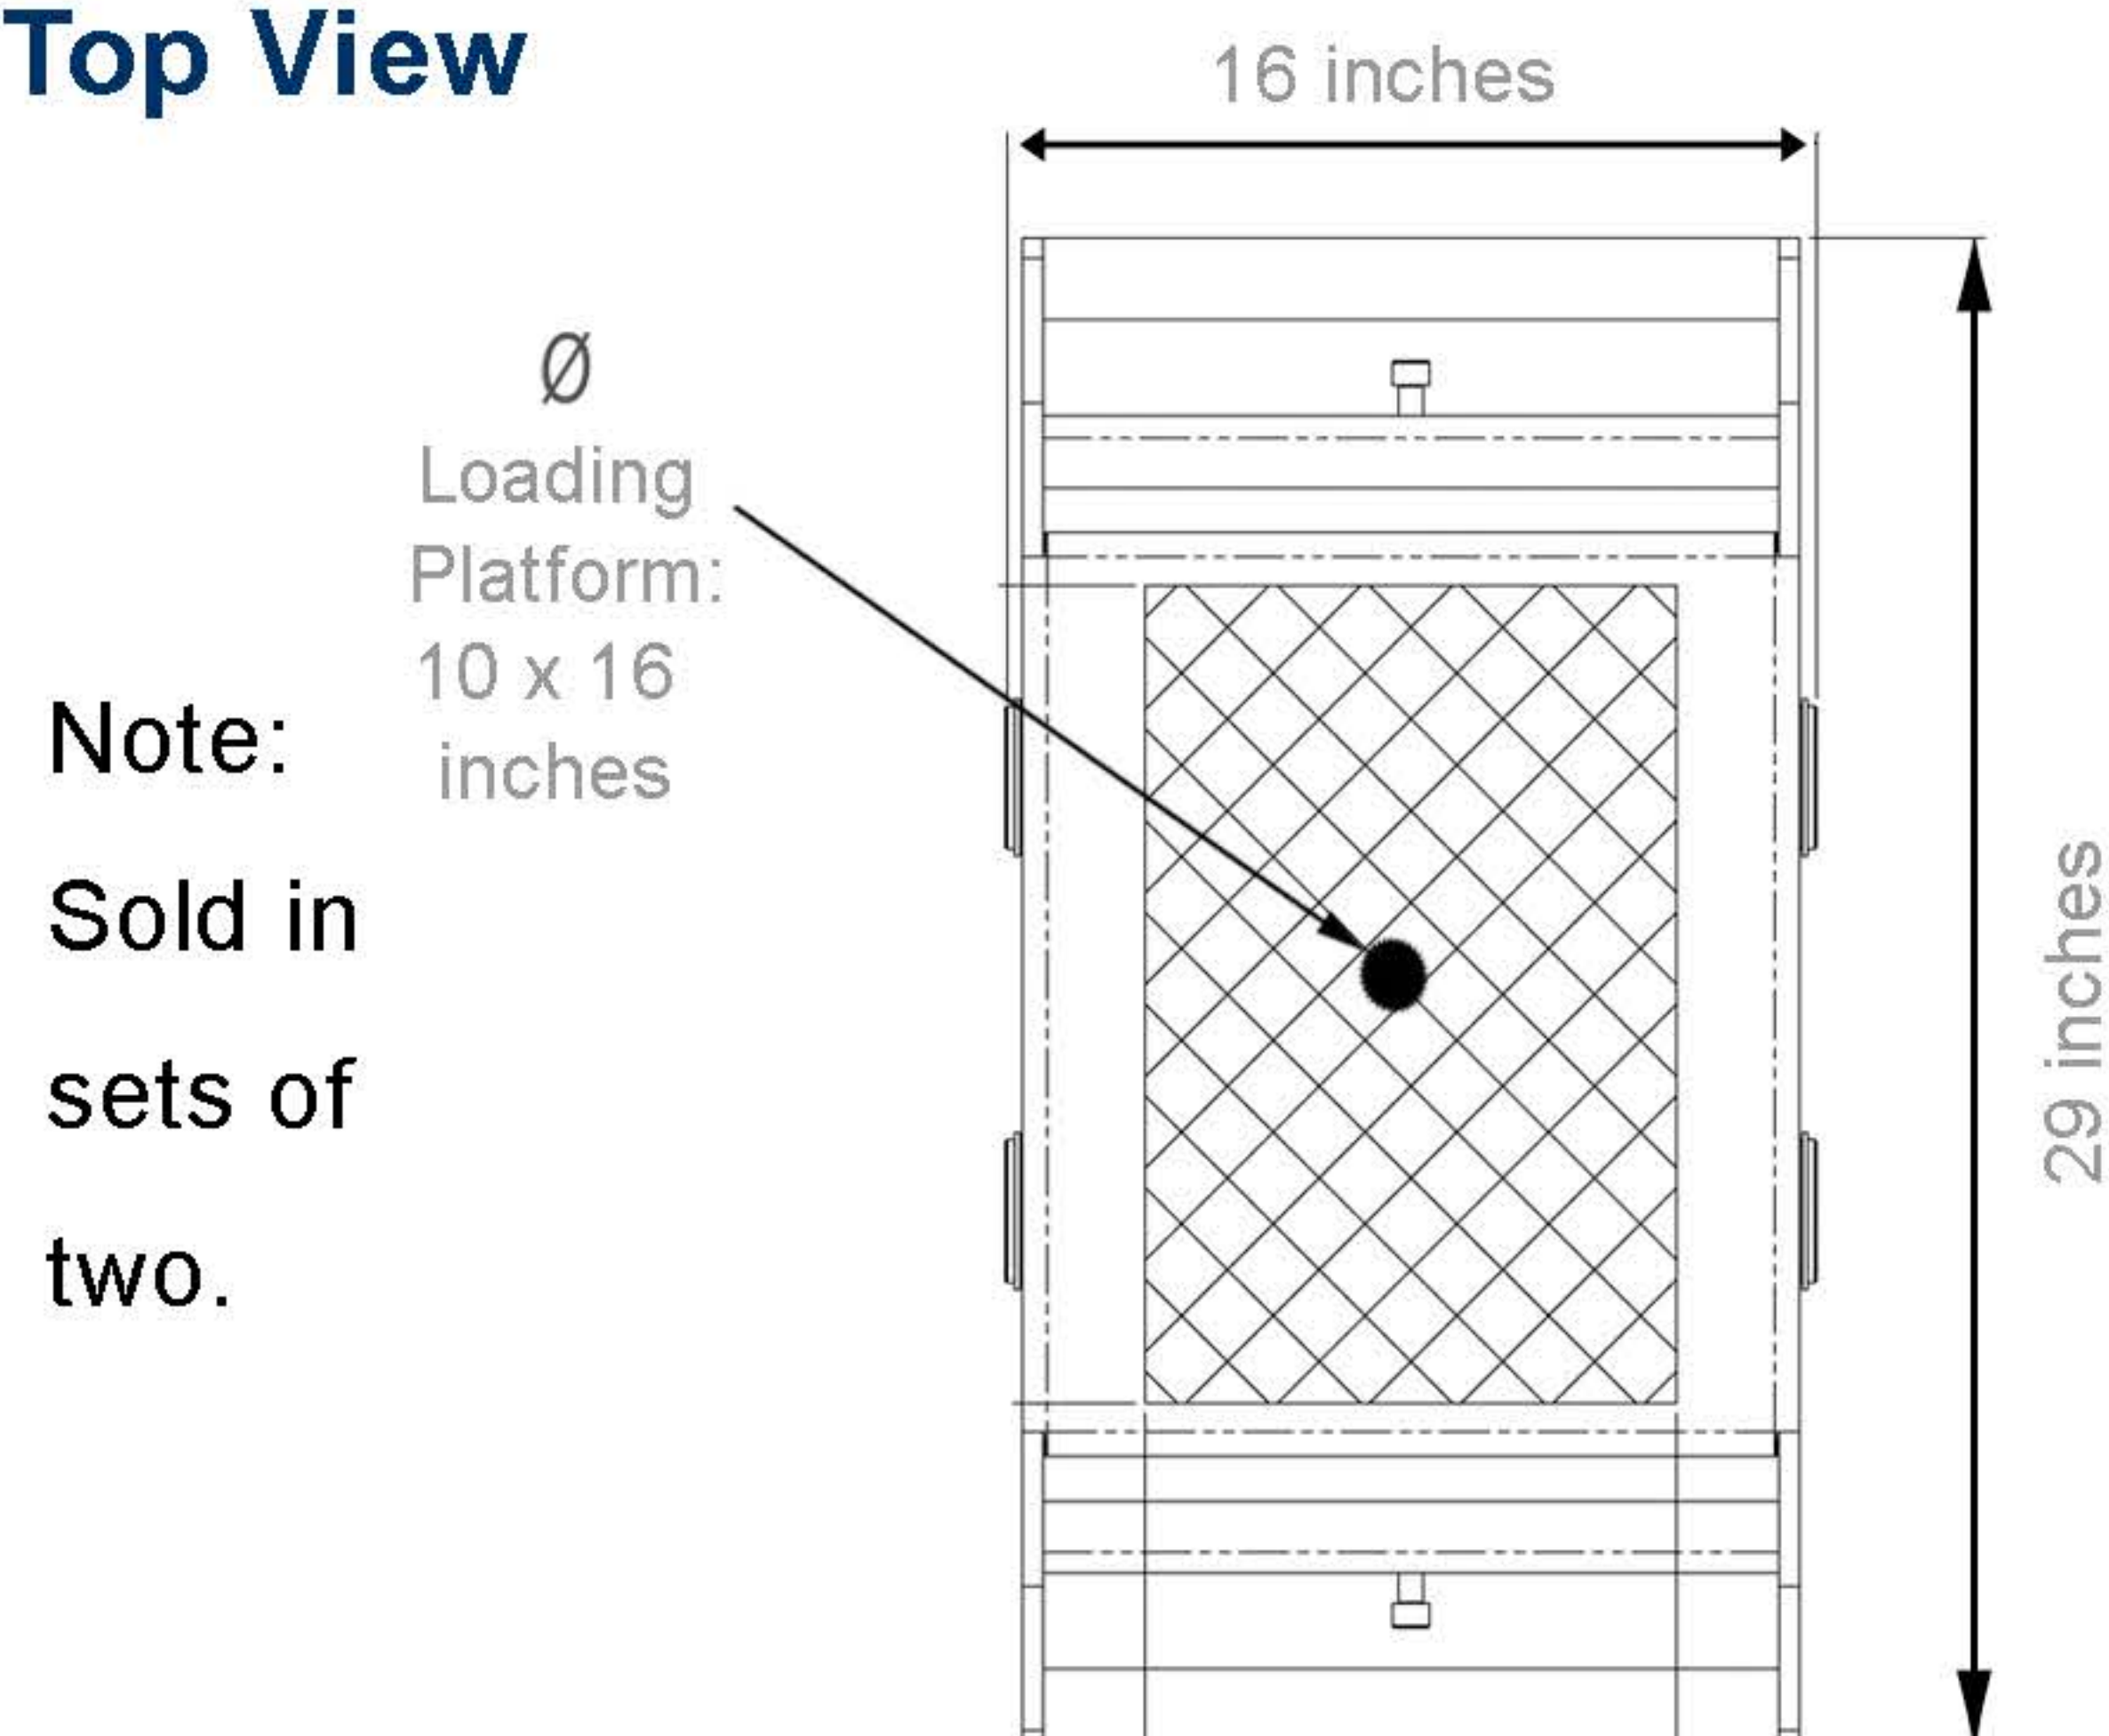

Dimensions: MACHINE SKATES

Model EP25

Top View

Side Views

Model B40

Top View

Side Views

Connecting bar