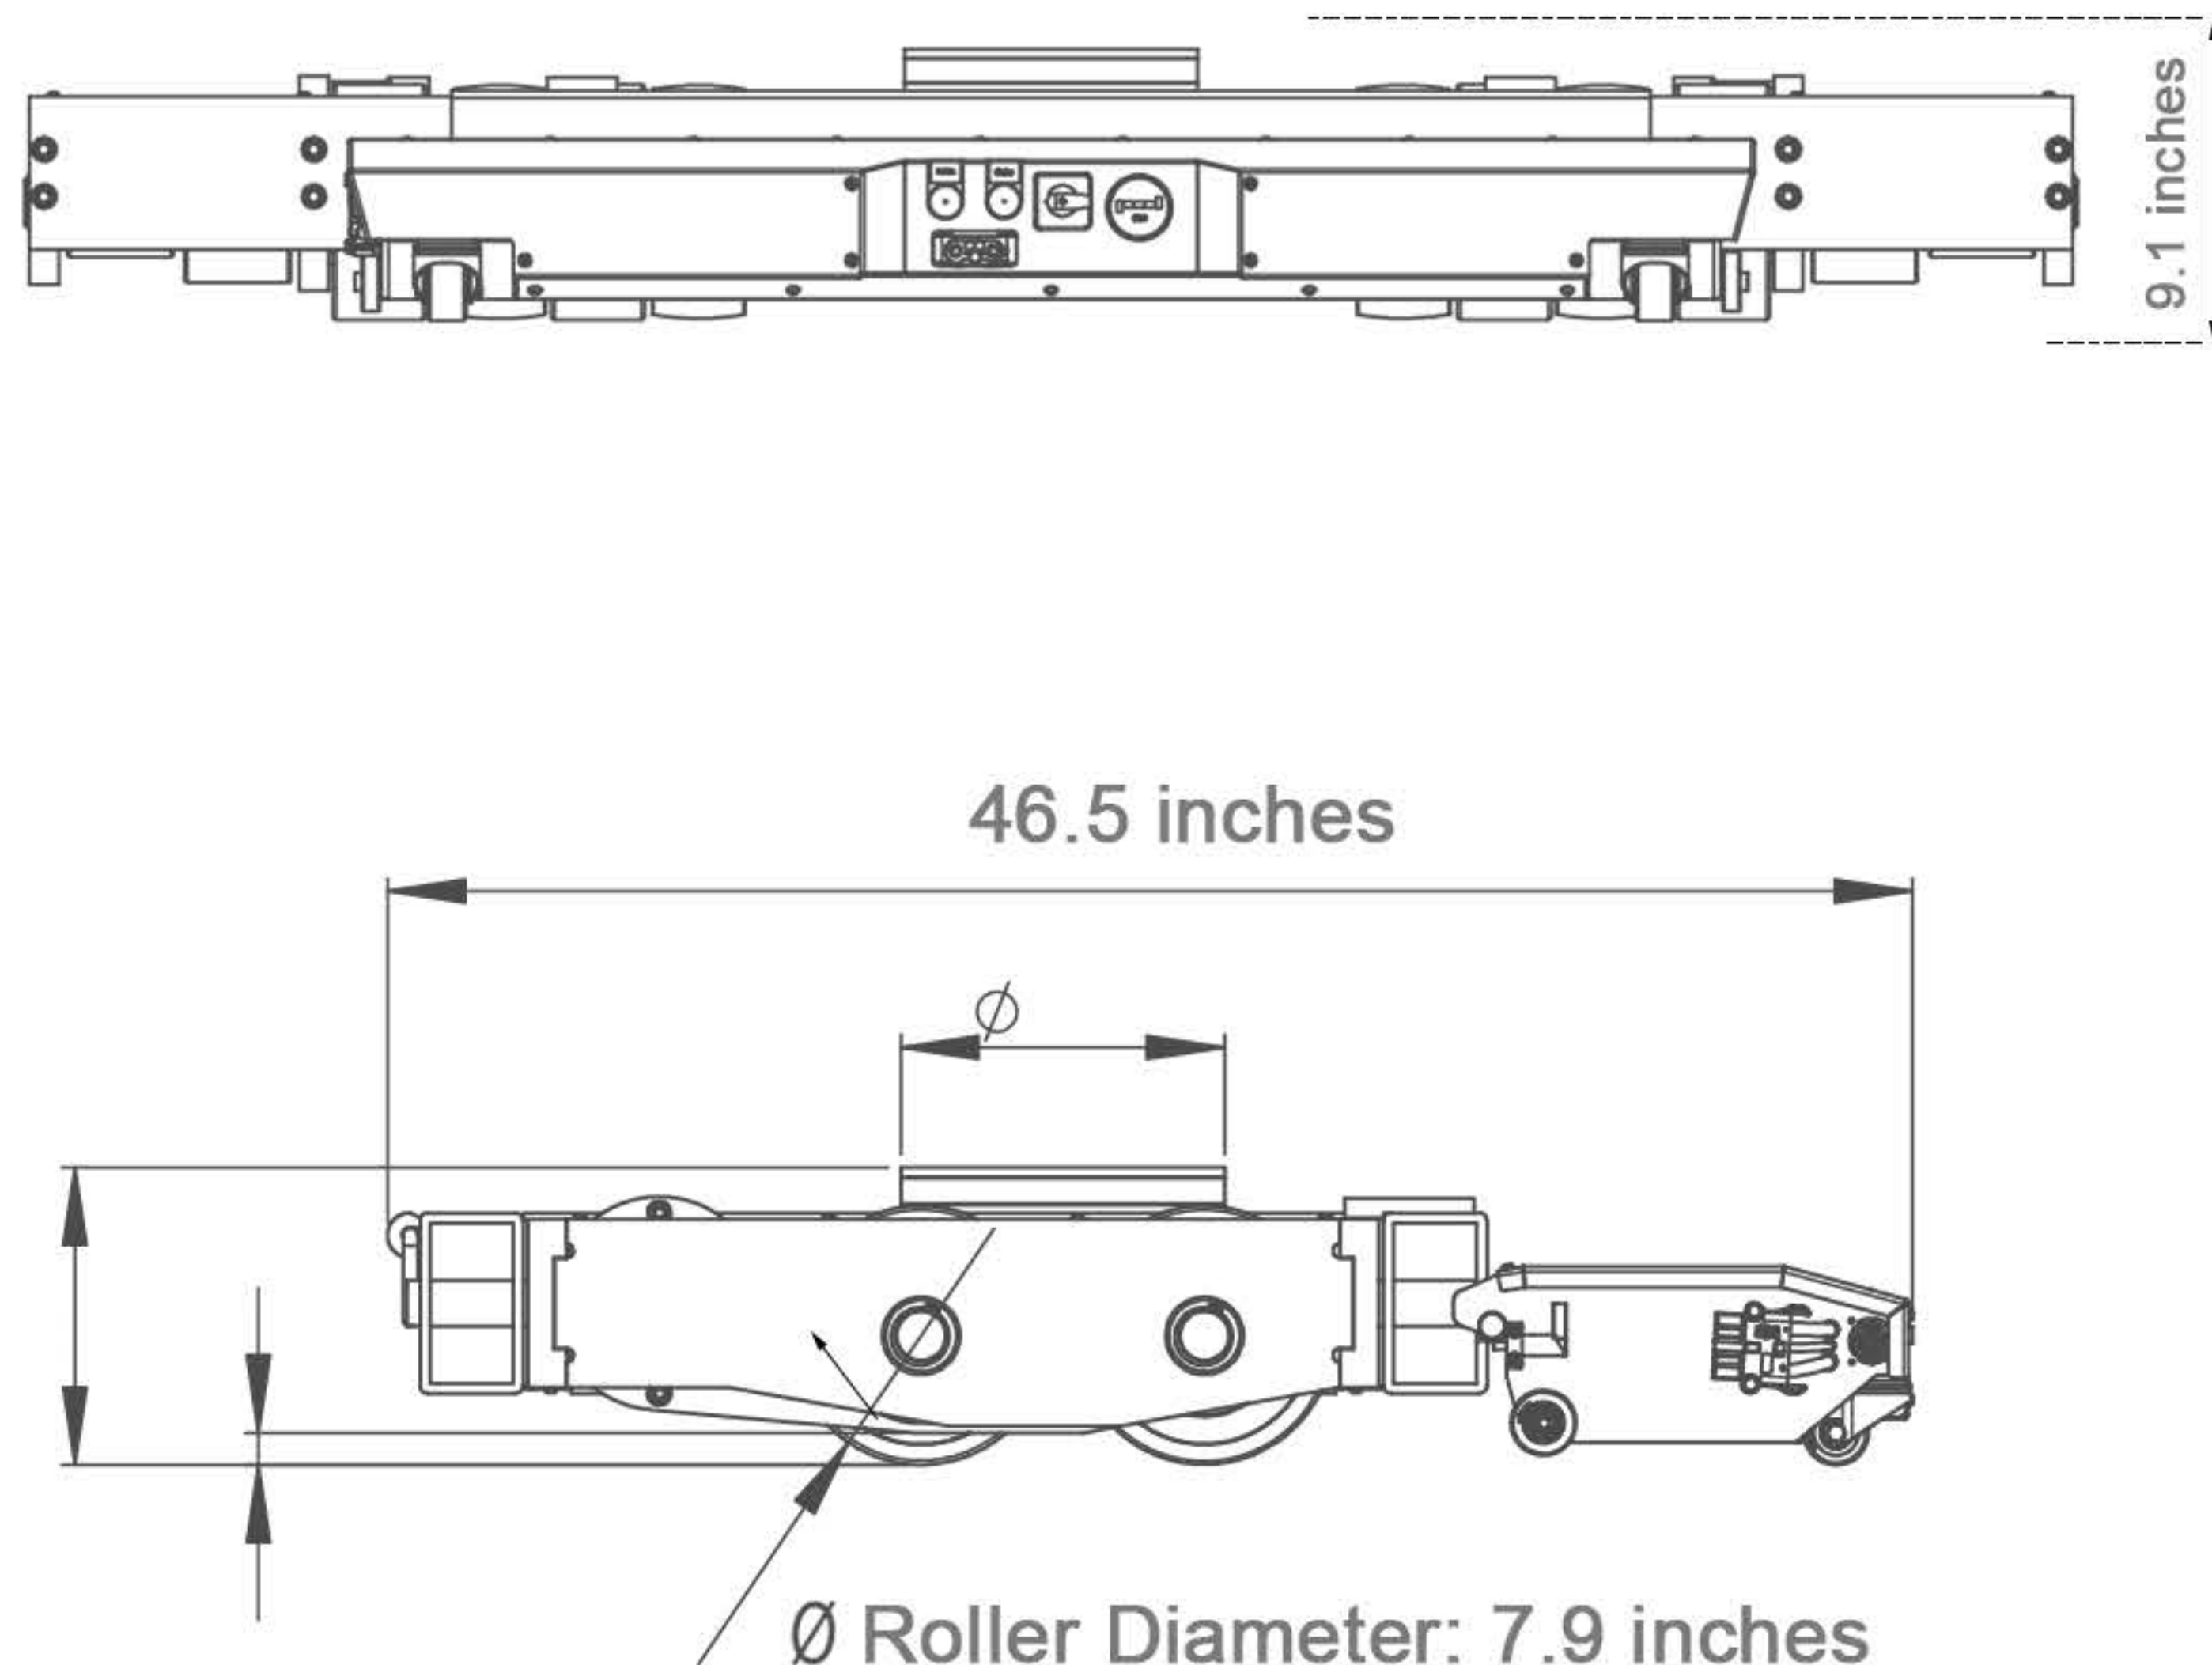

Dimensions: MACHINE SKATES

Model EP25

Top View

Side Views

Model B40

Top View

Side Views

Connecting bar

For longer needed connecting bar, you can build your own or use dollies without connecting bar. Please talk to your sales rep for details.