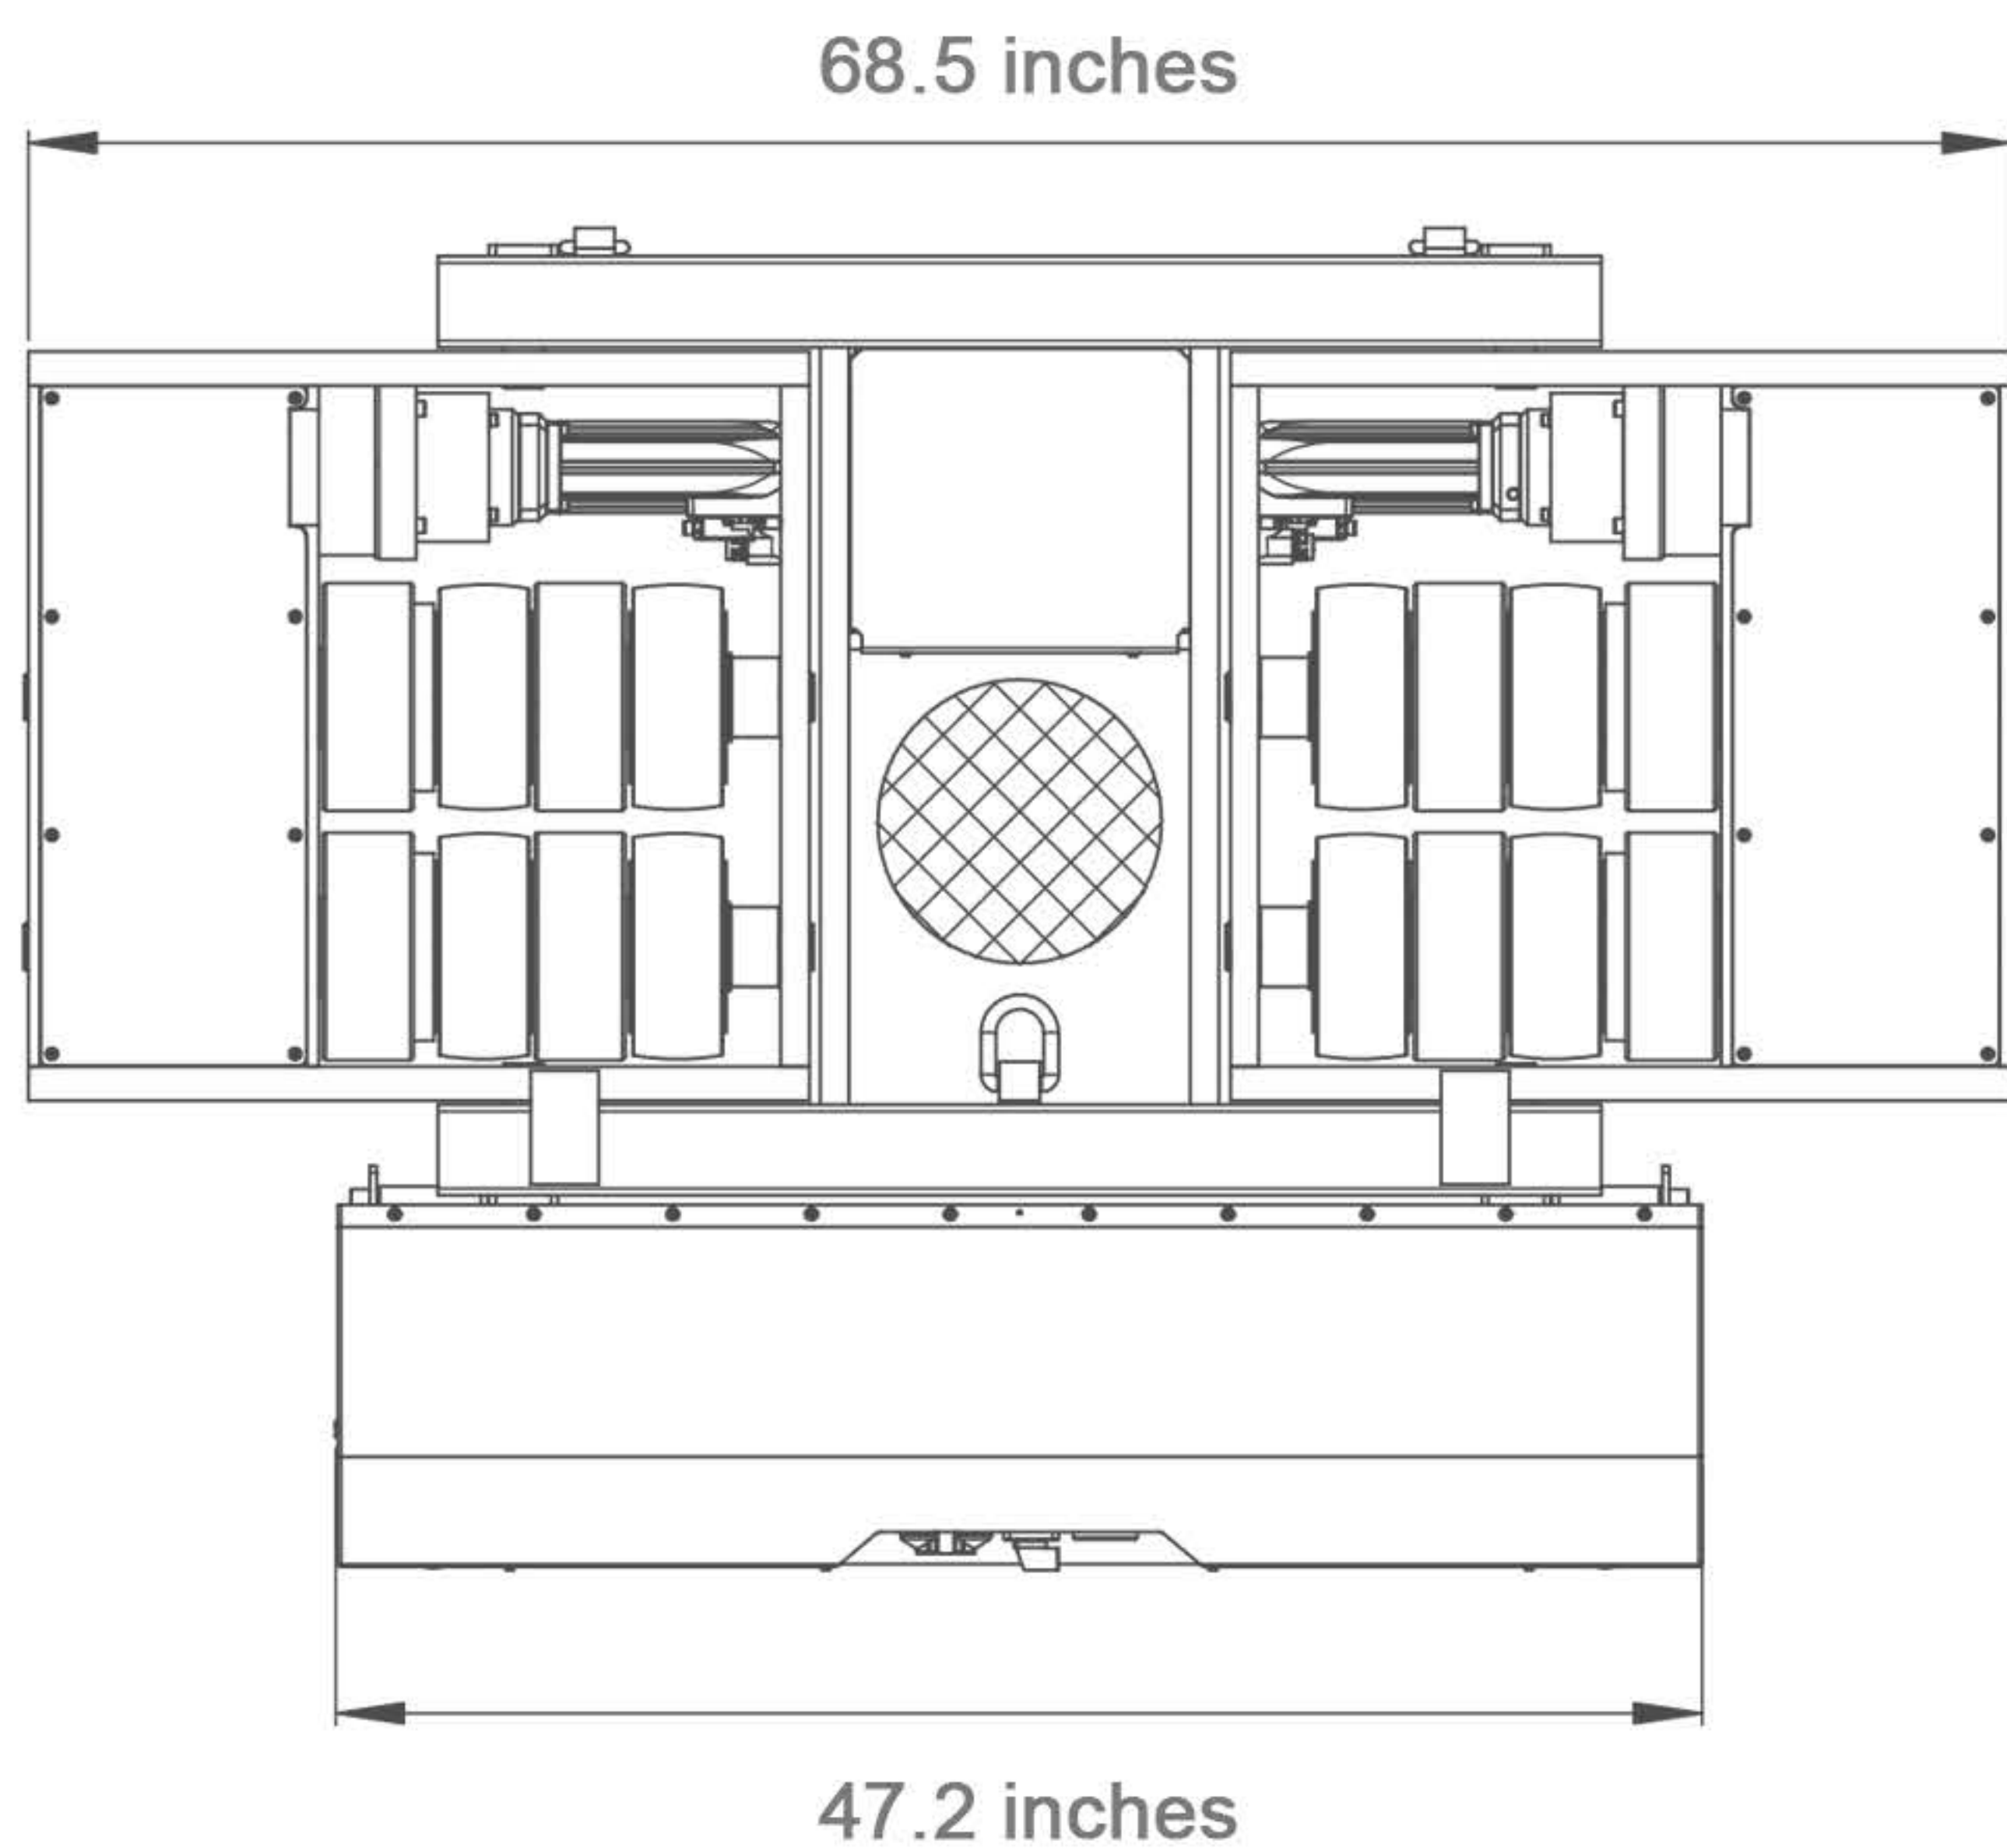

Dimensions: MACHINE SKATES

Model EP25

Top View

Side Views

Model B40

Top View

Side Views

Connecting bar