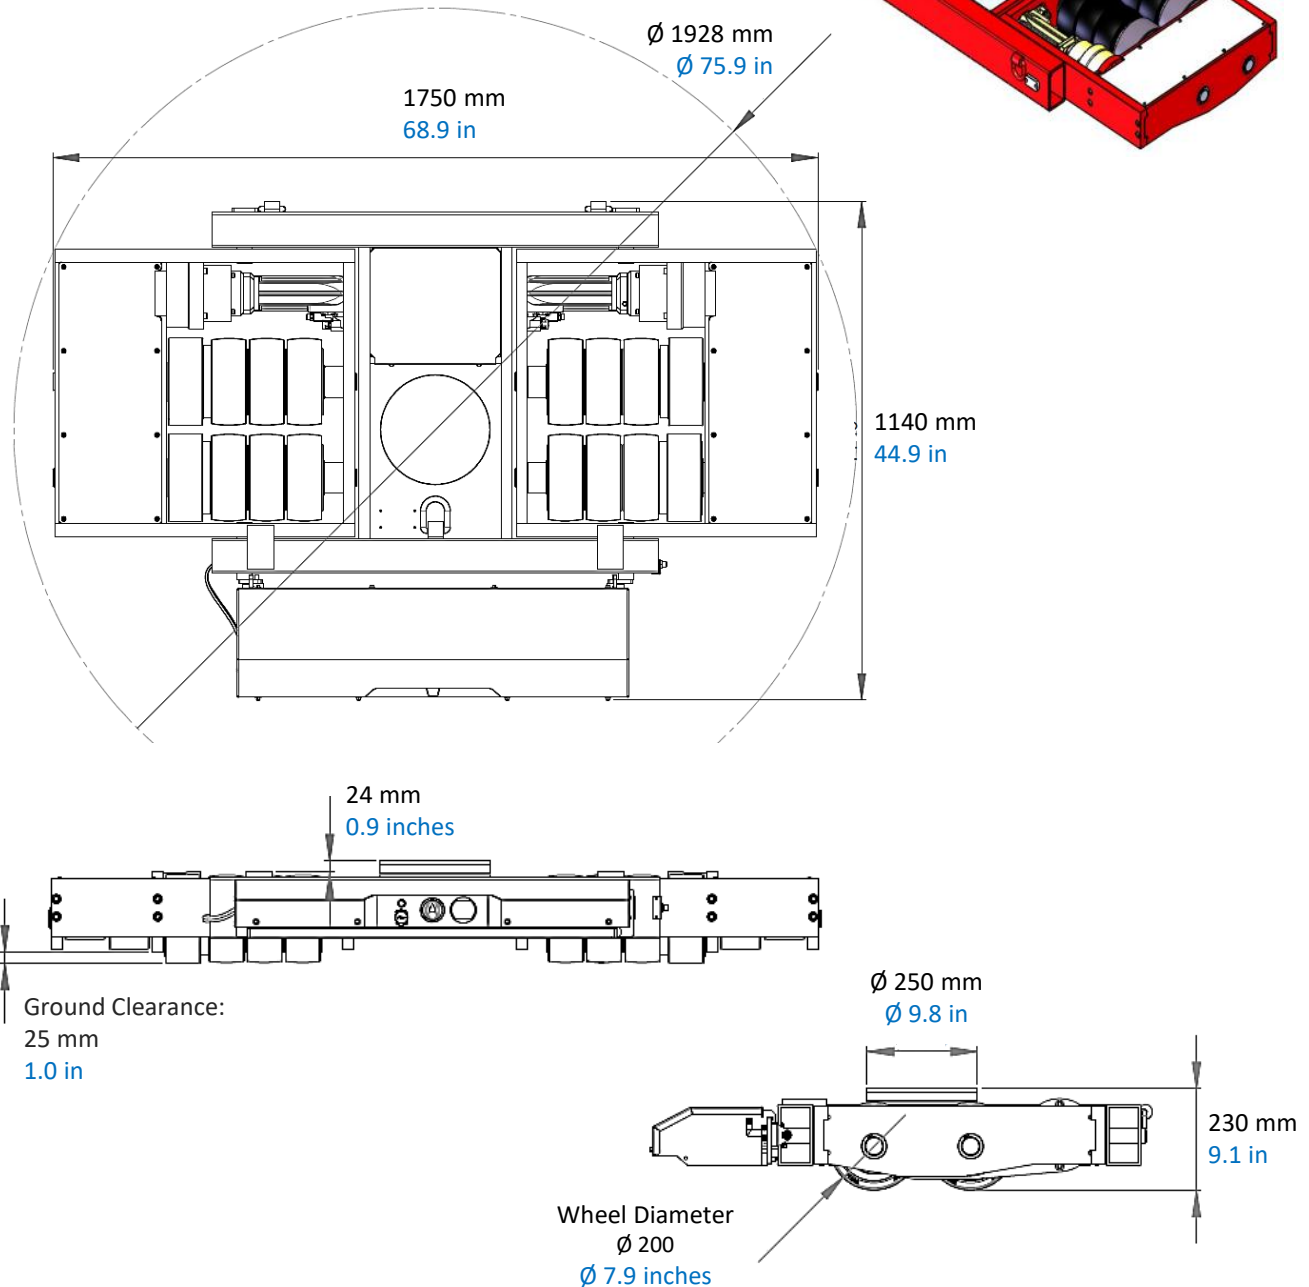

Dimensions: Machine Skate

Model EP25

millimeters (black)
inches (blue)

Dimensions: Machine Skate

Model B40

millimeters (black)
inches (blue)