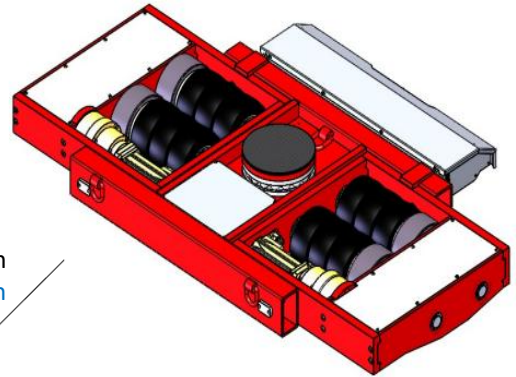

Dimensions: Machine Skate

Model EP25

millimeters (black)
inches (blue)

Dimensions: Machine Skate

Model B40

millimeters (black)
inches (blue)