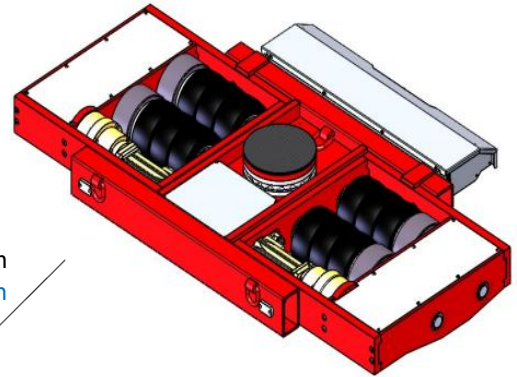

Dimensions: Machine Skate

Model EP25

millimeters (black)
inches (blue)

Dimensions: Machine Skate

Model B40

millimeters (black)
inches (blue)