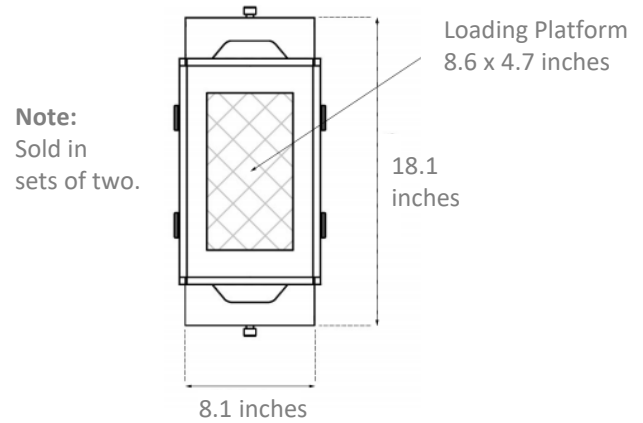

Dimensions: MACHINE SKATES

Model EP5

Top View

Side Views

Model B15

Top View

Note:
Sold in
sets of two.

Side Views