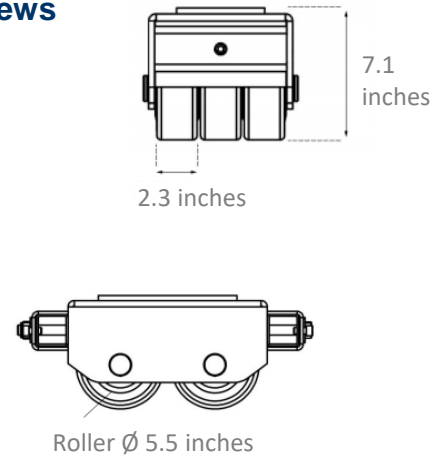

Dimensions: MACHINE SKATES

Model EP5

Top View

Side Views

Model B15

Top View

Note:
Sold in
sets of two.

Side Views

Connecting Bars

For longer needed connecting bars, you can build your own or use dollies without connecting bar. Please talk to your sales rep for details.