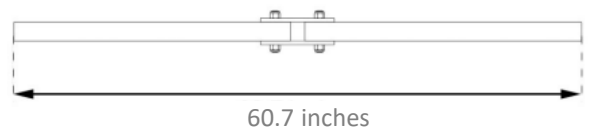

Connecting Bars

For longer needed connecting bars, you can build your own or use dollies without connecting bar. Please talk to your sales rep for details.