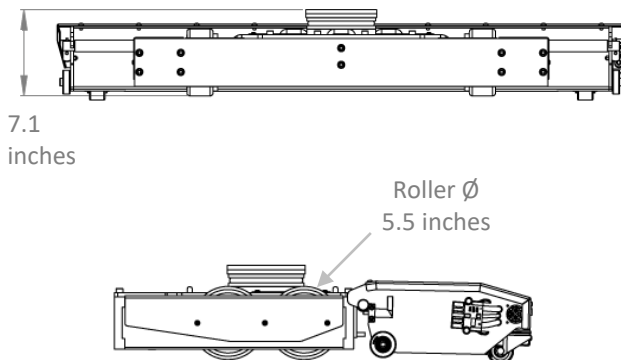

Dimensions: MACHINE SKATES

Model EP5

Top View

Side Views

Model B15

Top View

Note:
Sold in
sets of two.

Side Views