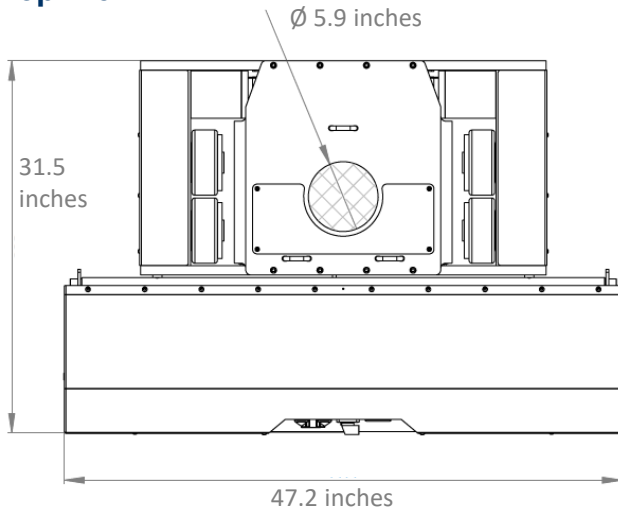

Dimensions: MACHINE SKATES

Model EP5

Top View

Side Views

Model B15

Top View

Note:
Sold in
sets of two.

Side Views