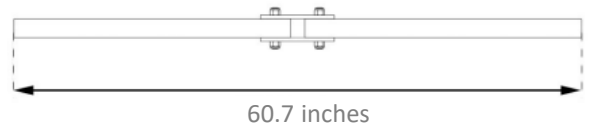

Dimensions: MACHINE SKATES

Model EP5

Top View

35.0 inches

Side Views

Ground Clearance: 0.8 inches

Model B15

Top View

Note:
Sold in
sets of two.

Side Views

Connecting Bars

For longer needed connecting bars, you can build your own or use dollies without connecting bar. Please talk to your sales rep for details.