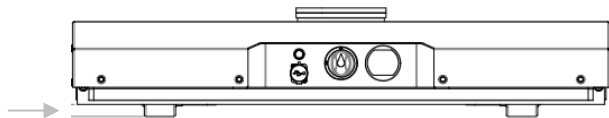

Dimensions: MACHINE SKATES

Model EP5

Top View

35.0 inches

Side Views

Ground Clearance: 0.8 inches

Model B15

Top View

Note:
Sold in
sets of two.

Side Views

Connecting Bars

For longer needed connecting bars, you can build your own or use dollies without connecting bar. Please talk to your sales rep for details.