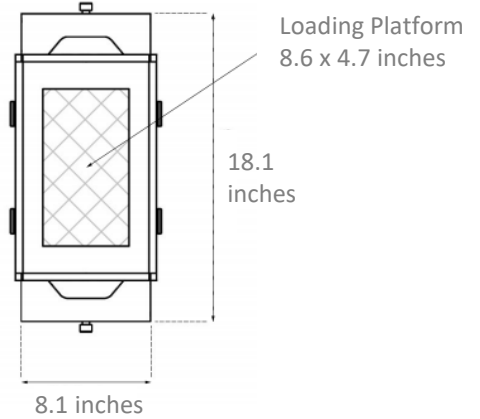

Dimensions: MACHINE SKATES

Model EP5

Top View

35.0 inches

Side Views

Ground Clearance: 0.8 inches

Model B15

Top View

Note:
Sold in
sets of two.

Side Views

Connecting Bars

For longer needed connecting bars, you can build your own or use dollies without connecting bar. Please talk to your sales rep for details.