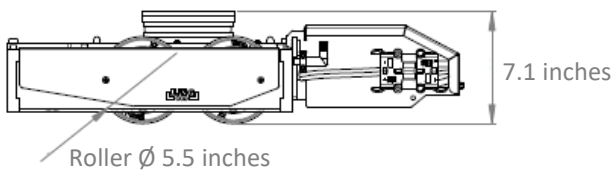

Dimensions: MACHINE SKATES

Model EP5

Top View

35.0 inches

Side Views

Ground Clearance: 0.8 inches

Model B15

Top View

Note:
Sold in
sets of two.

Side Views

Connecting Bars

For longer needed connecting bars, you can build your own or use dollies without connecting bar. Please talk to your sales rep for details.