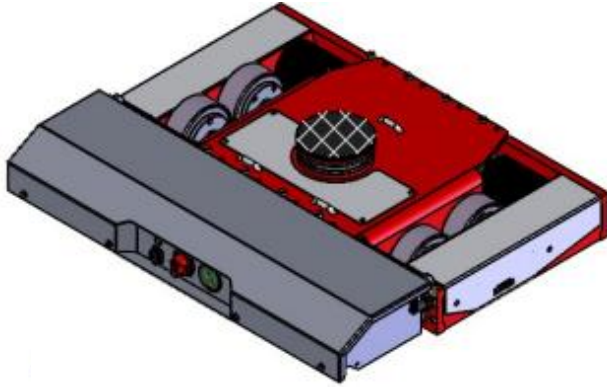

Dimensions: MACHINE SKATES

Model EP5

Top View

35.0 inches

Side Views

Ground Clearance: 0.8 inches

Model B15

Top View

Note:
Sold in
sets of two.

Side Views

Connecting Bars

For longer needed connecting bars, you can build your own or use dollies without connecting bar. Please talk to your sales rep for details.