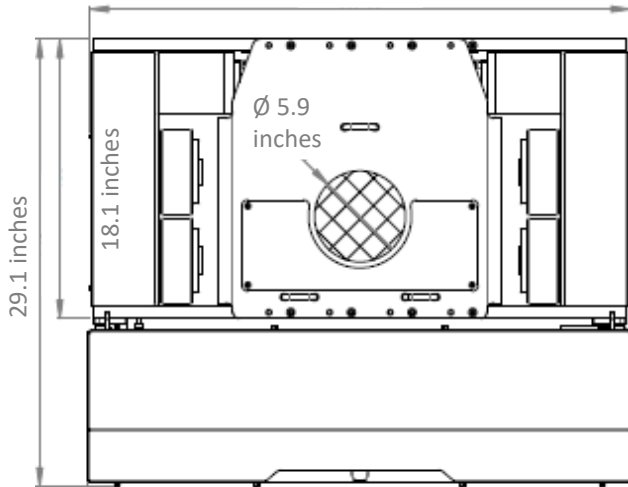

Dimensions: MACHINE SKATES

Model EP5

Top View

35.0 inches

Side Views

Ground Clearance: 0.8 inches

Model B15

Top View

Note:
Sold in
sets of two.

Side Views

Connecting Bars

For longer needed connecting bars, you can build your own or use dollies without connecting bar. Please talk to your sales rep for details.