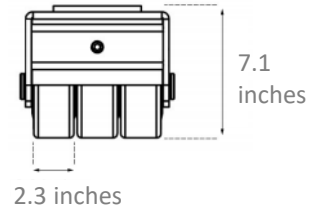

Dimensions: MACHINE SKATES

Model EP5

Top View

35.0 inches

Side Views

Ground Clearance: 0.8 inches

Model B15

Top View

Note:
Sold in
sets of two.

Side Views

Connecting Bars

For longer needed connecting bars, you can build your own or use dollies without connecting bar. Please talk to your sales rep for details.