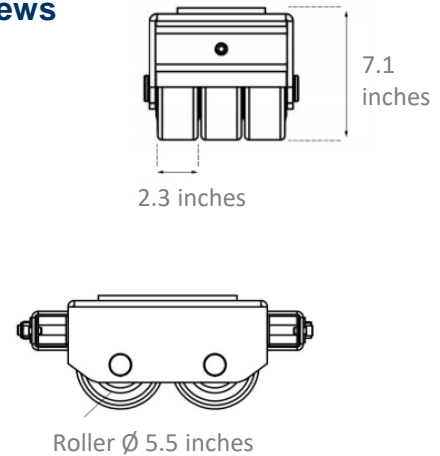

## Model EP15 With Add-on Model EPLift15

Top View

Side Views

## Model B15

Top View

Note:  
Sold in  
sets of two.

Side Views

Connecting Bars

For longer needed connecting bars, you can build your own or use dollies without connecting bar. Please talk to your sales rep for details.