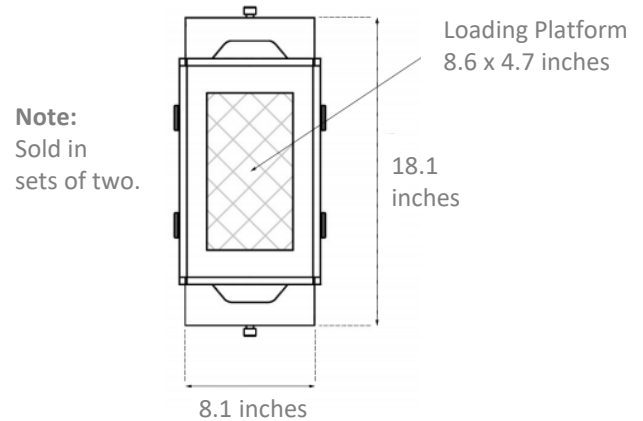

## Model EP15 With Add-on Model EPLift15

Top View

Side Views

## Model B15

Top View

Note:  
Sold in  
sets of two.

Side Views

Connecting Bars

For longer needed connecting bars, you can build your own or use dollies without connecting bar. Please talk to your sales rep for details.