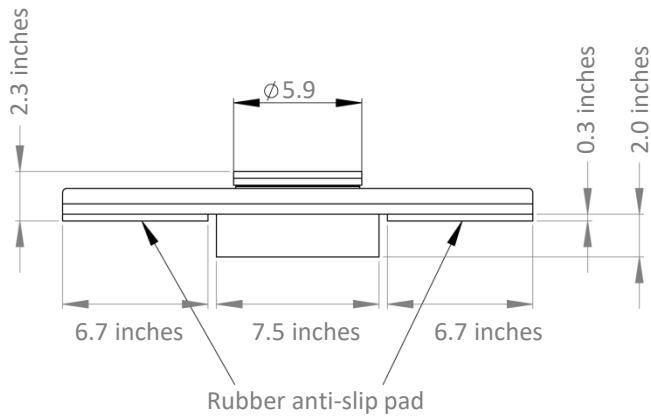

Dimensions: FORKLIFT TURNTABLE

Model FT3

Model FT15