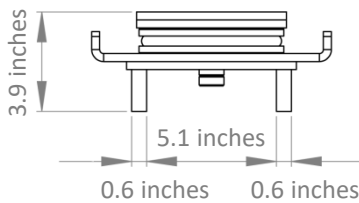

Dimensions: FORKLIFT TURNTABLE

Model FT3

Model FT15