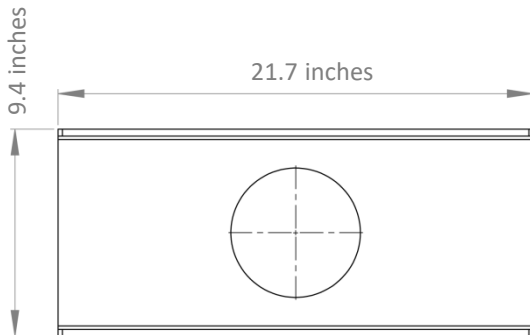

Dimensions: FORKLIFT TURNTABLE

Model FT3

Model FT15