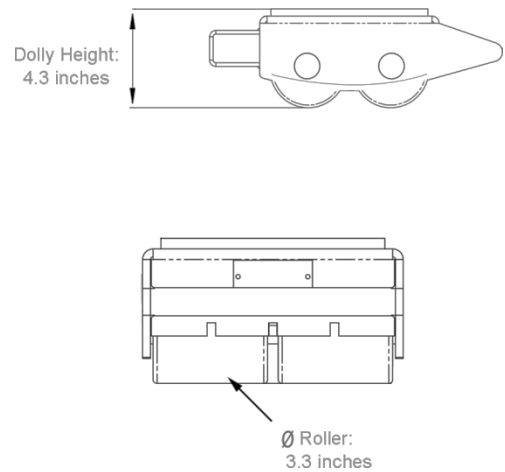

Dimensions: TANDEM MACHINE SKATES

Model T6

Top View

Side Views

Pulling Handle

Model B6

Top View

Side Views

Connecting Bar