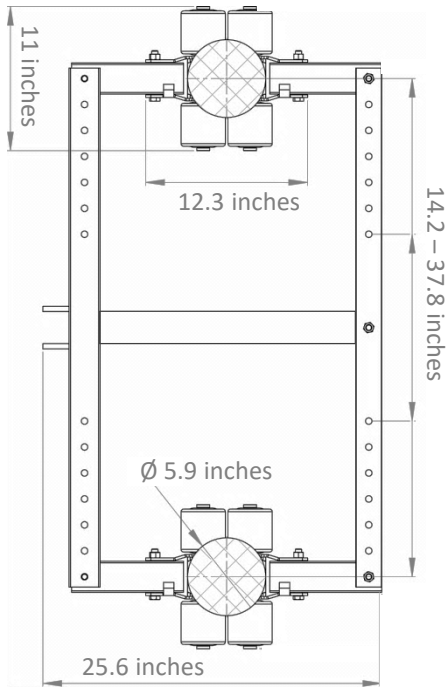

Dimensions: TANDEM MACHINE SKATES

Model T6

Top View

Side Views

Pulling Handle

Model B6

Top View

Side Views

Connecting Bar