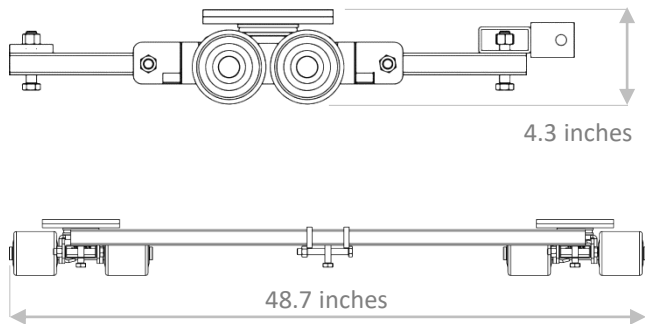

Dimensions: TANDEM MACHINE SKATES

Model T6

Top View

Side Views

Pulling Handle

Model B6

Top View

Side Views

Connecting Bar