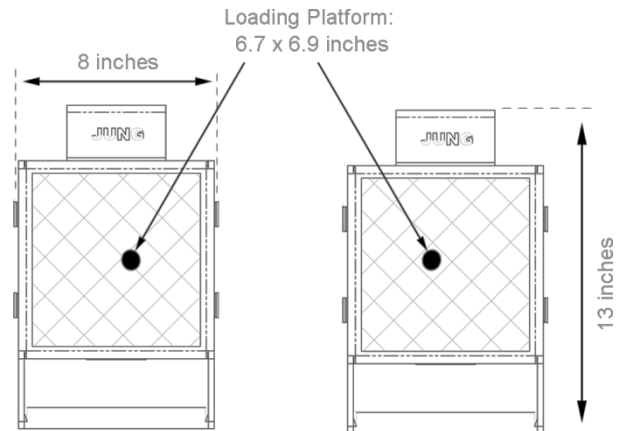

Dimensions: TANDEM MACHINE SKATES

Model T6

Top View

Side Views

Pulling Handle

Model B6

Top View

Side Views

Connecting Bar