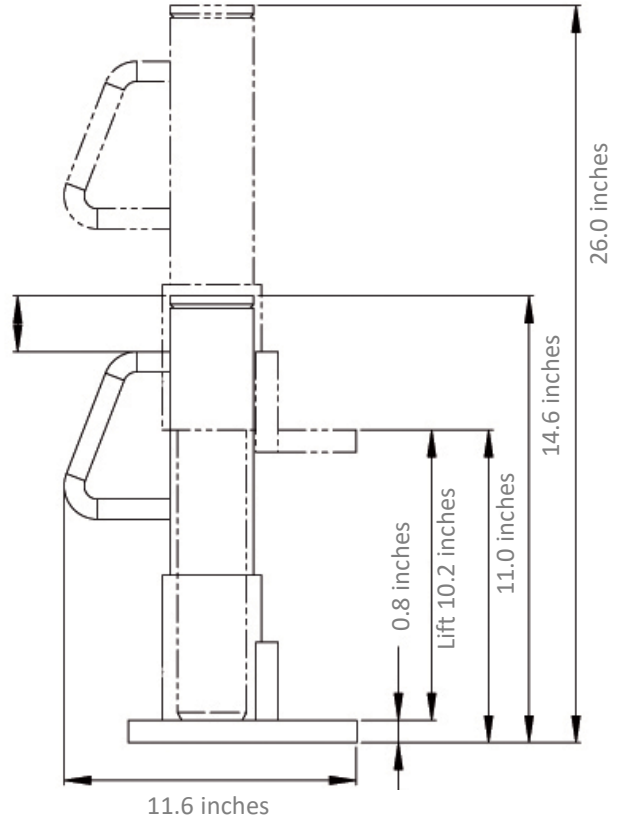

Dimensions: TOE JACK

Model C10

Side Views

2.9 inches

Top Views

10.2 inches

8.0 inches

2.0 inches

2.4 inches

7.9 inches