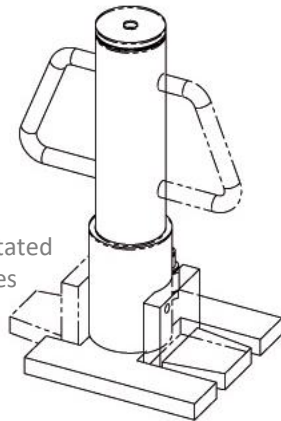

Dimensions: TOE JACK

Model C10

Side Views

2.9 inches

Top Views

10.2 inches

8.0 inches

2.0 inches

2.4 inches

7.9 inches