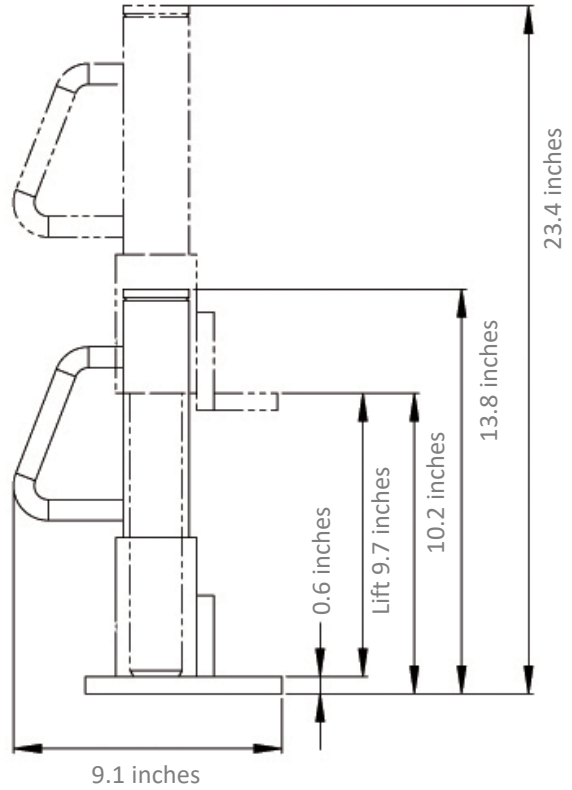

## Dimensions: TOE JACK

#### Side Views

2.2 inches