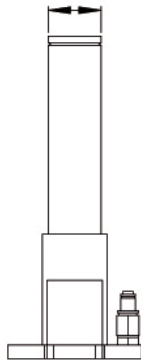

## Dimensions: TOE JACK

### Model C5

#### Side Views

2.2 inches