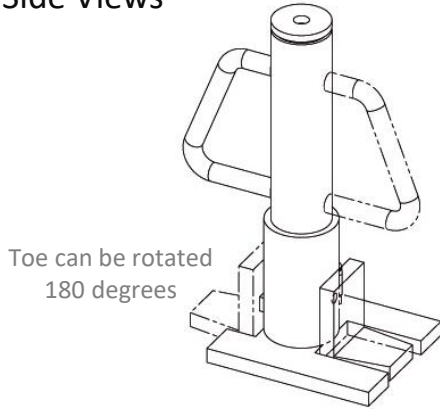

## Dimensions: TOE JACK

#### Side Views

2.2 inches