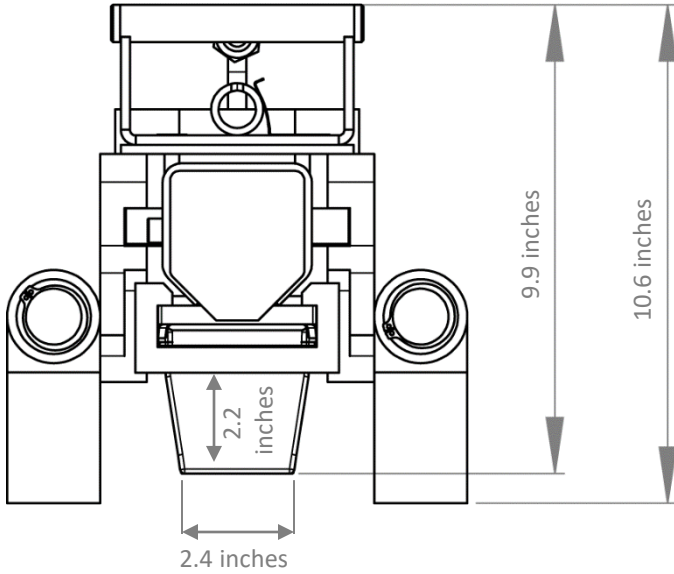

## Dimensions: TOE JACK

### Model EX10

Top Views

Front Views

Birds Views

Side Views