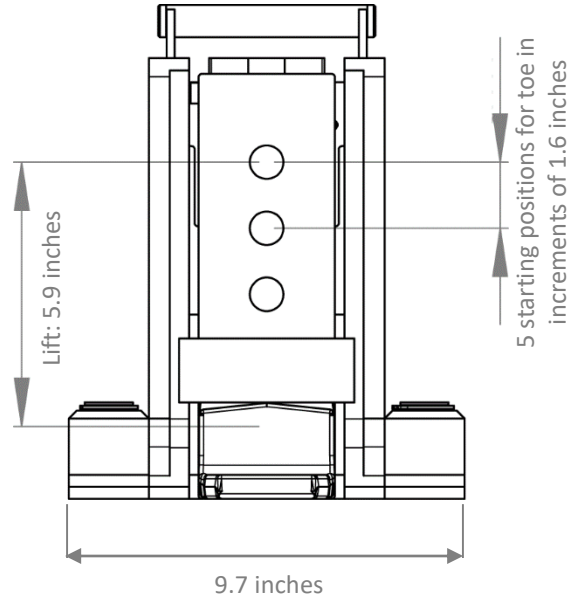

## Dimensions: TOE JACK

### Model EX10

Top Views

Front Views

Birds Views

Side Views