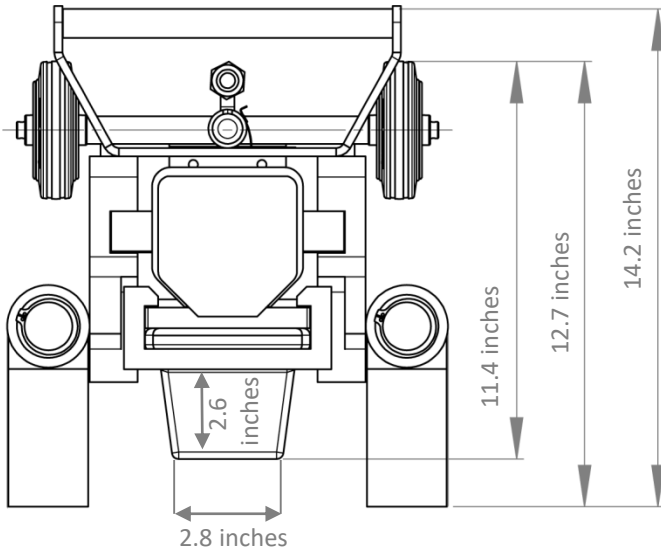

Dimensions: TOE JACK

Model EX20

Top Views

Front Views

Birds Views

Side Views