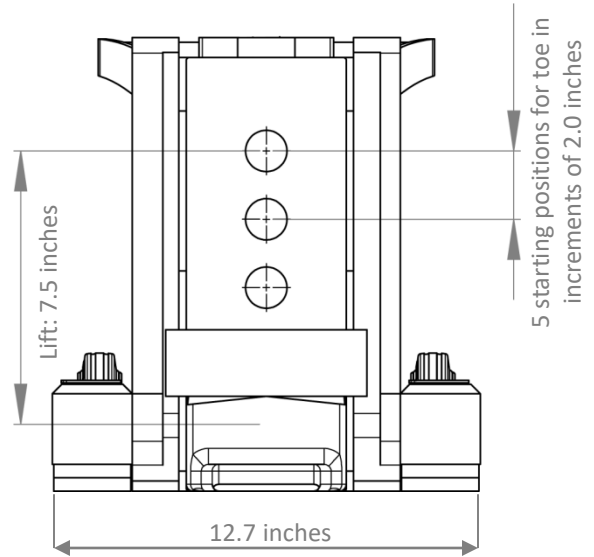

Dimensions: TOE JACK

Model EX20

Top Views

Front Views

Birds Views

Side Views