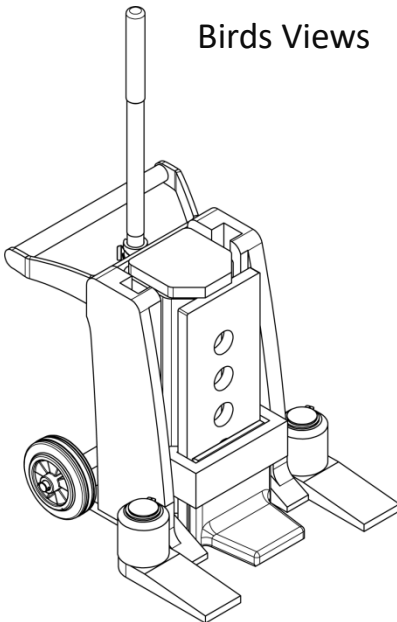

Dimensions: TOE JACK

Model EX20

Top Views

Front Views

Birds Views

Side Views