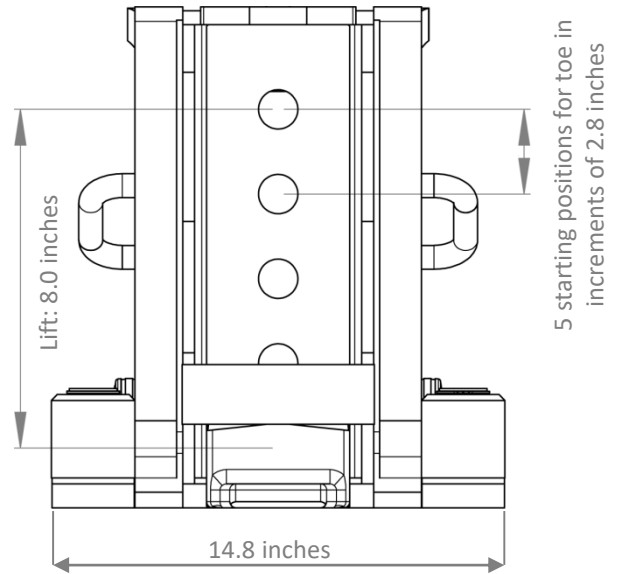

Dimensions: TOE JACK

Model **EX30**

Top Views

Front Views

Side Views