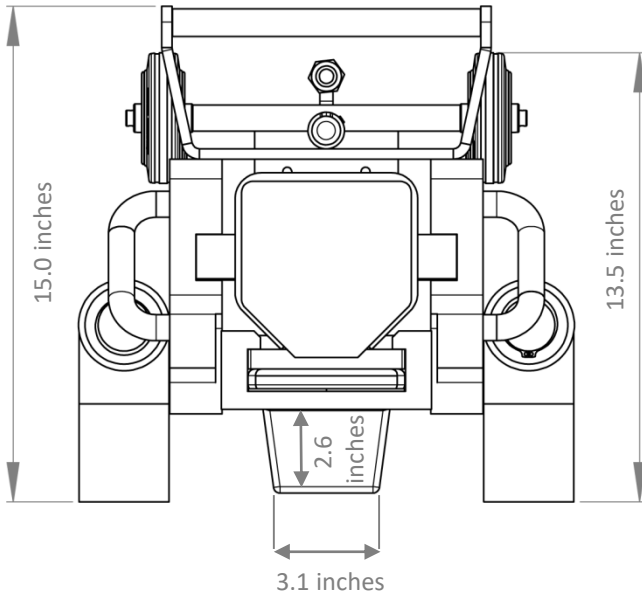

Dimensions: TOE JACK

Model **EX30**

Top Views

Front Views

Side Views