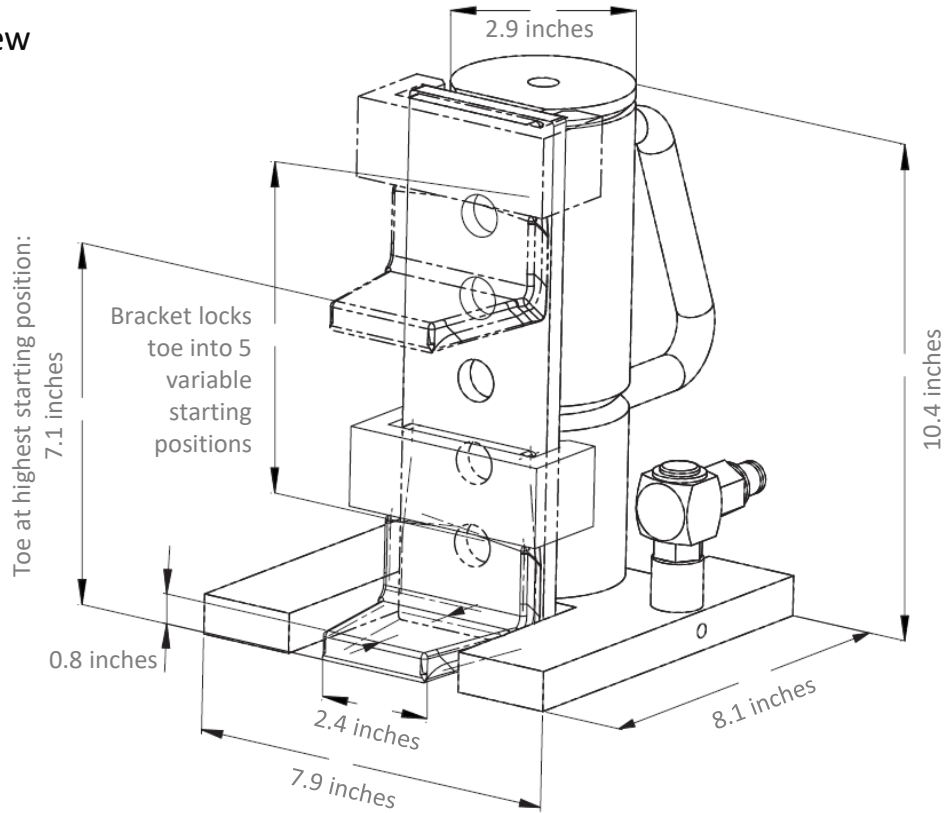

Dimensions: TOE JACK

Model S10

Bird View

Top Views