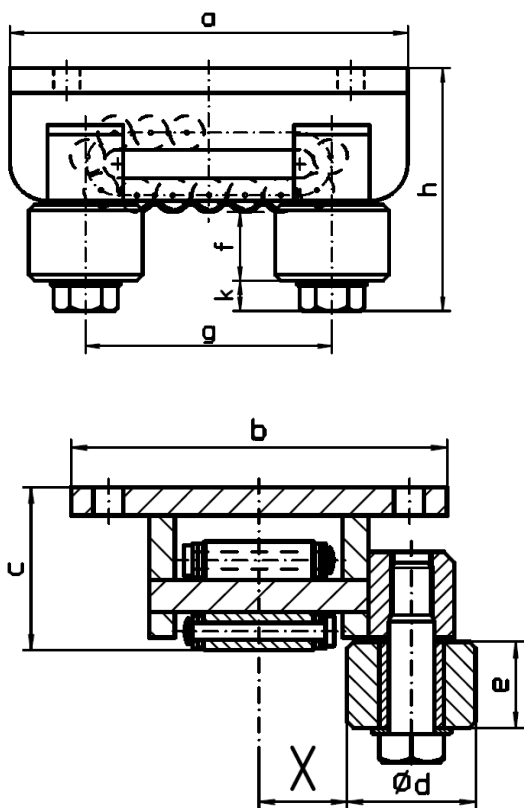

BÖRKEY ROLLER

Dimensions of Guiding Casters

All dimensions in inches

Model size #1-3v

Model size #4-6

All dimensions in inches

Model size	a	b	c	Ø d	e	f	g	h	k	X min	X max
#1	8.3	6.9	3.0	2.4	1.6	1.4	5.1	5.0	0.6	1.4	3.1
#2	8.7	7.5	3.4	2.4	1.6	1.4	5.5	5.3	0.6	1.6	3.5
#3	10.6	8.3	4.1	2.4	1.6	1.4	7.1	6.0	0.6	2.0	4.3
#3v	12.6	8.7	4.5	2.4	1.6	1.4	9.0	6.4	0.6	2.2	4.5
#4	15.0	10.6	5.7	4.9	2.4	2.0	6.3	7.7	-	1.8	5.9
#5	20.9	11.8	6.5	4.9	2.4	2.0	11.0	8.5	-	2.0	6.3
#5L	22.8	11.8	6.7	4.9	2.4	2.0	13.4	8.7	-	2.0	6.3
#5v	25.6	13.8	7.5	6.7	2.4	2.0	13.4	9.4	-	2.0	6.7
#6	35.4	15.0	7.9	6.7	2.4	2.0	21.6	9.8	-	2.0	6.7