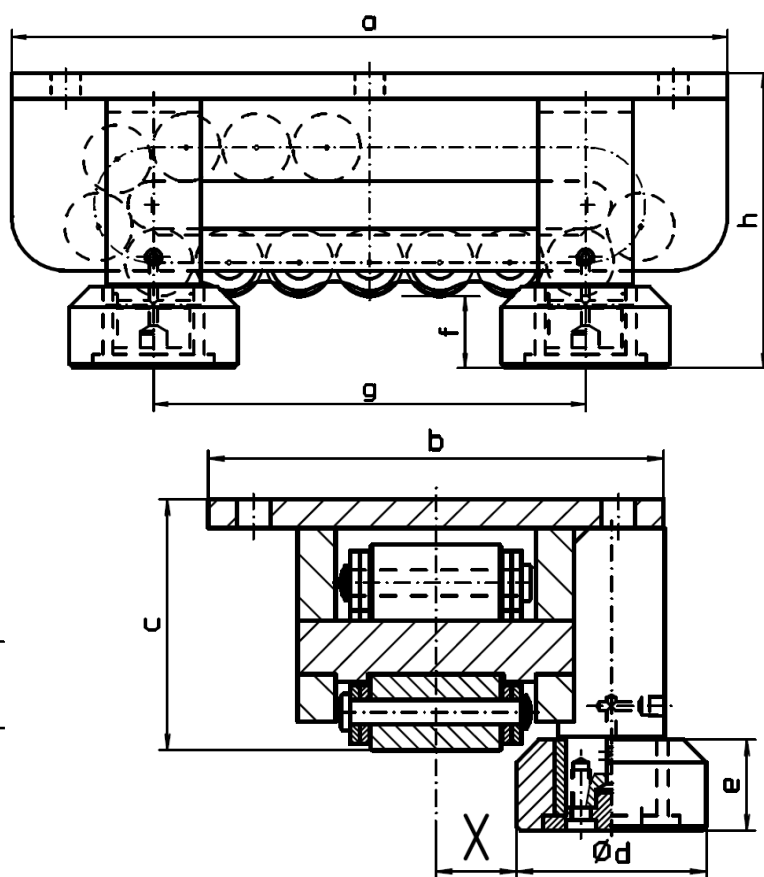

BÖRKEY ROLLER

Dimensions of Guiding Casters

All dimensions in inches

Model size #1-3v

Model size #4-6

All dimensions in inches

Model size	a	b	c	Ø d	e	f	g	h	k	X min	X max
#1	8.3	6.9	3.0	2.4	1.6	1.4	5.1	5.0	0.6	1.4	3.1
#2	8.7	7.5	3.4	2.4	1.6	1.4	5.5	5.3	0.6	1.6	3.5
#3	10.6	8.3	4.1	2.4	1.6	1.4	7.1	6.0	0.6	2.0	4.3
#3v	12.6	8.7	4.5	2.4	1.6	1.4	9.0	6.4	0.6	2.2	4.5
#4	15.0	10.6	5.7	4.9	2.4	2.0	6.3	7.7	-	1.8	5.9
#5	20.9	11.8	6.5	4.9	2.4	2.0	11.0	8.5	-	2.0	6.3
#5L	22.8	11.8	6.7	4.9	2.4	2.0	13.4	8.7	-	2.0	6.3
#5v	25.6	13.8	7.5	6.7	2.4	2.0	13.4	9.4	-	2.0	6.7
#6	35.4	15.0	7.9	6.7	2.4	2.0	21.6	9.8	-	2.0	6.7